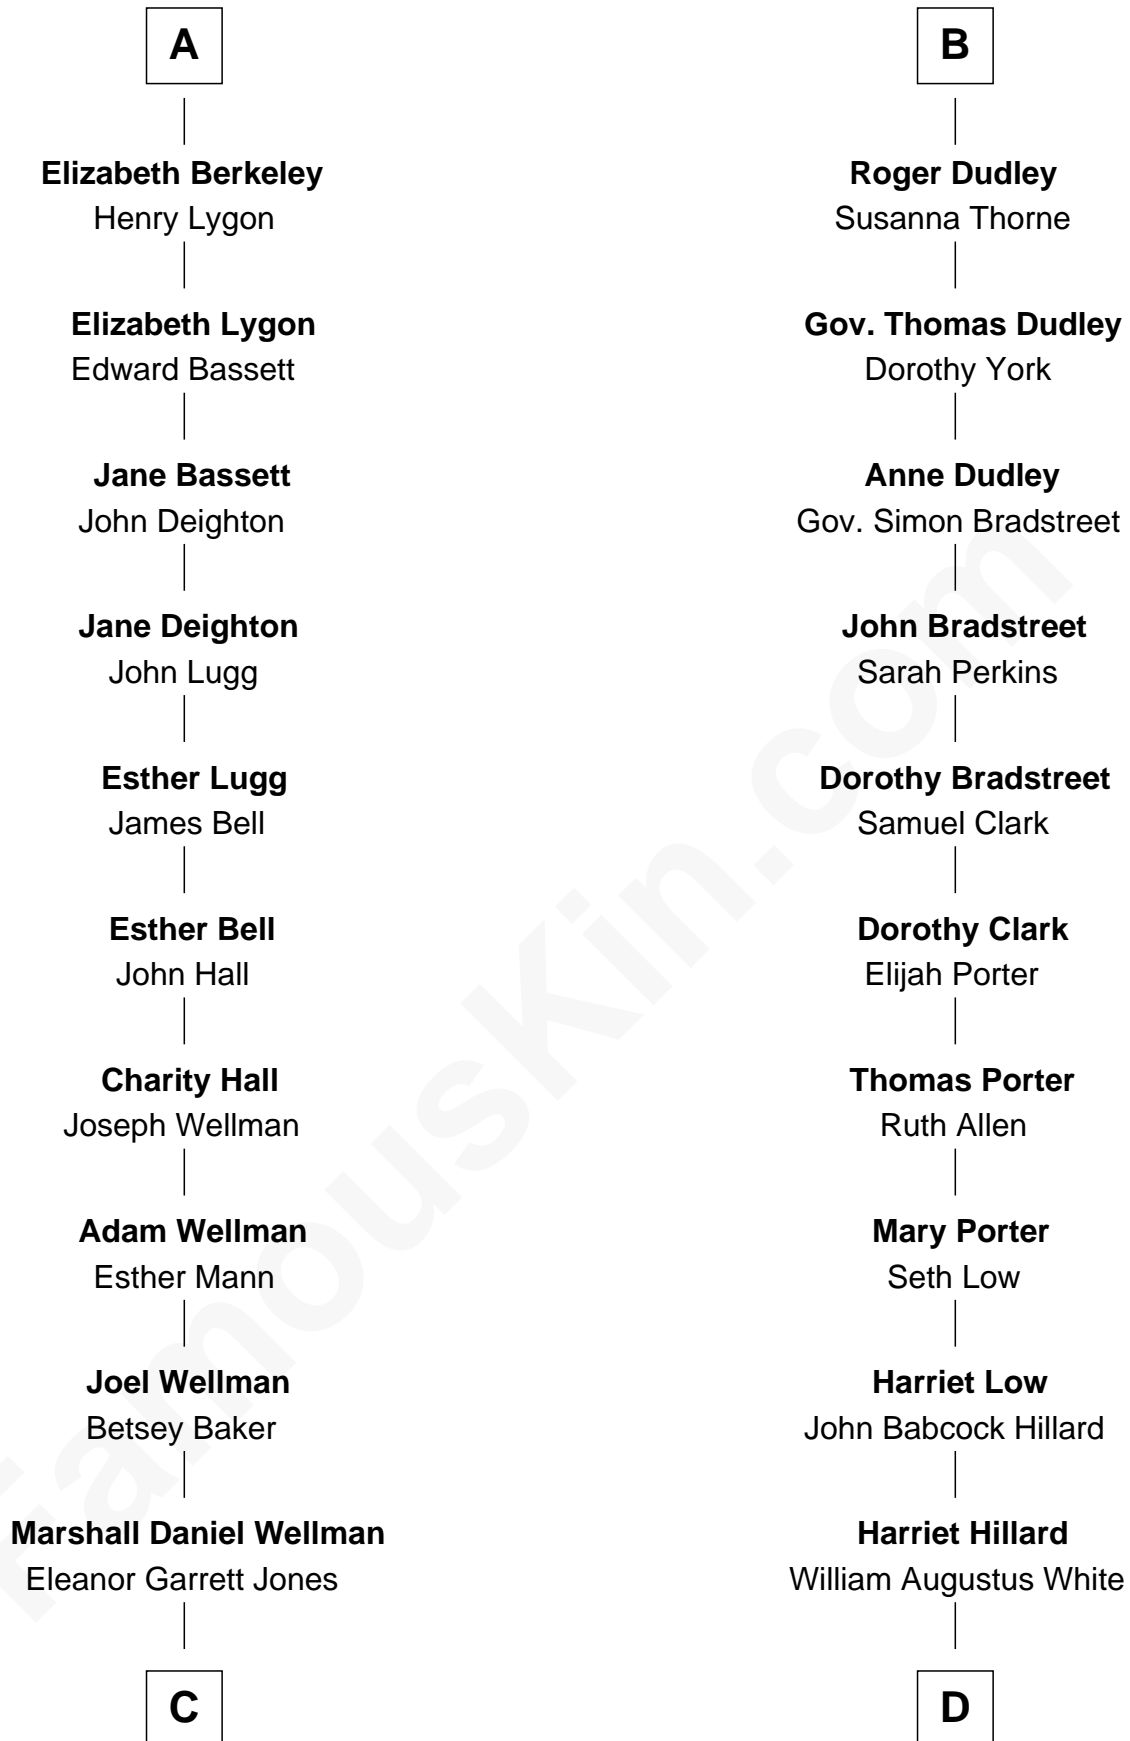

FamousKin.com Relationship Chart of

Jack London

Author of "The Call of the Wild"

18th cousin 1 time removed of

Bill Weld

68th Governor of Massachusetts

Sir Maurice de Berkeley

Eve la Zouche

Katherine de Clyvedon

Sir John Berkeley

Elizabeth Betteshorne

Elizabeth Berkeley

Sir John Sutton

Sir Edmund Sutton

Joyce Tiptoft

Sir Edward Sutton

Cecily Willoughby

Sir John Sutton

Cecily Grey

Sir Henry Dudley

- - - - - Ashton

Probable

B

C

Flora Wellman
William Henry Chaney

Jack London
Author of "The Call of the Wild"

D

Margaret Low White
Francis Minot Weld

David Weld
Mary Blake Nichols

Bill Weld
68th Governor of Massachusetts

FamousKin.com