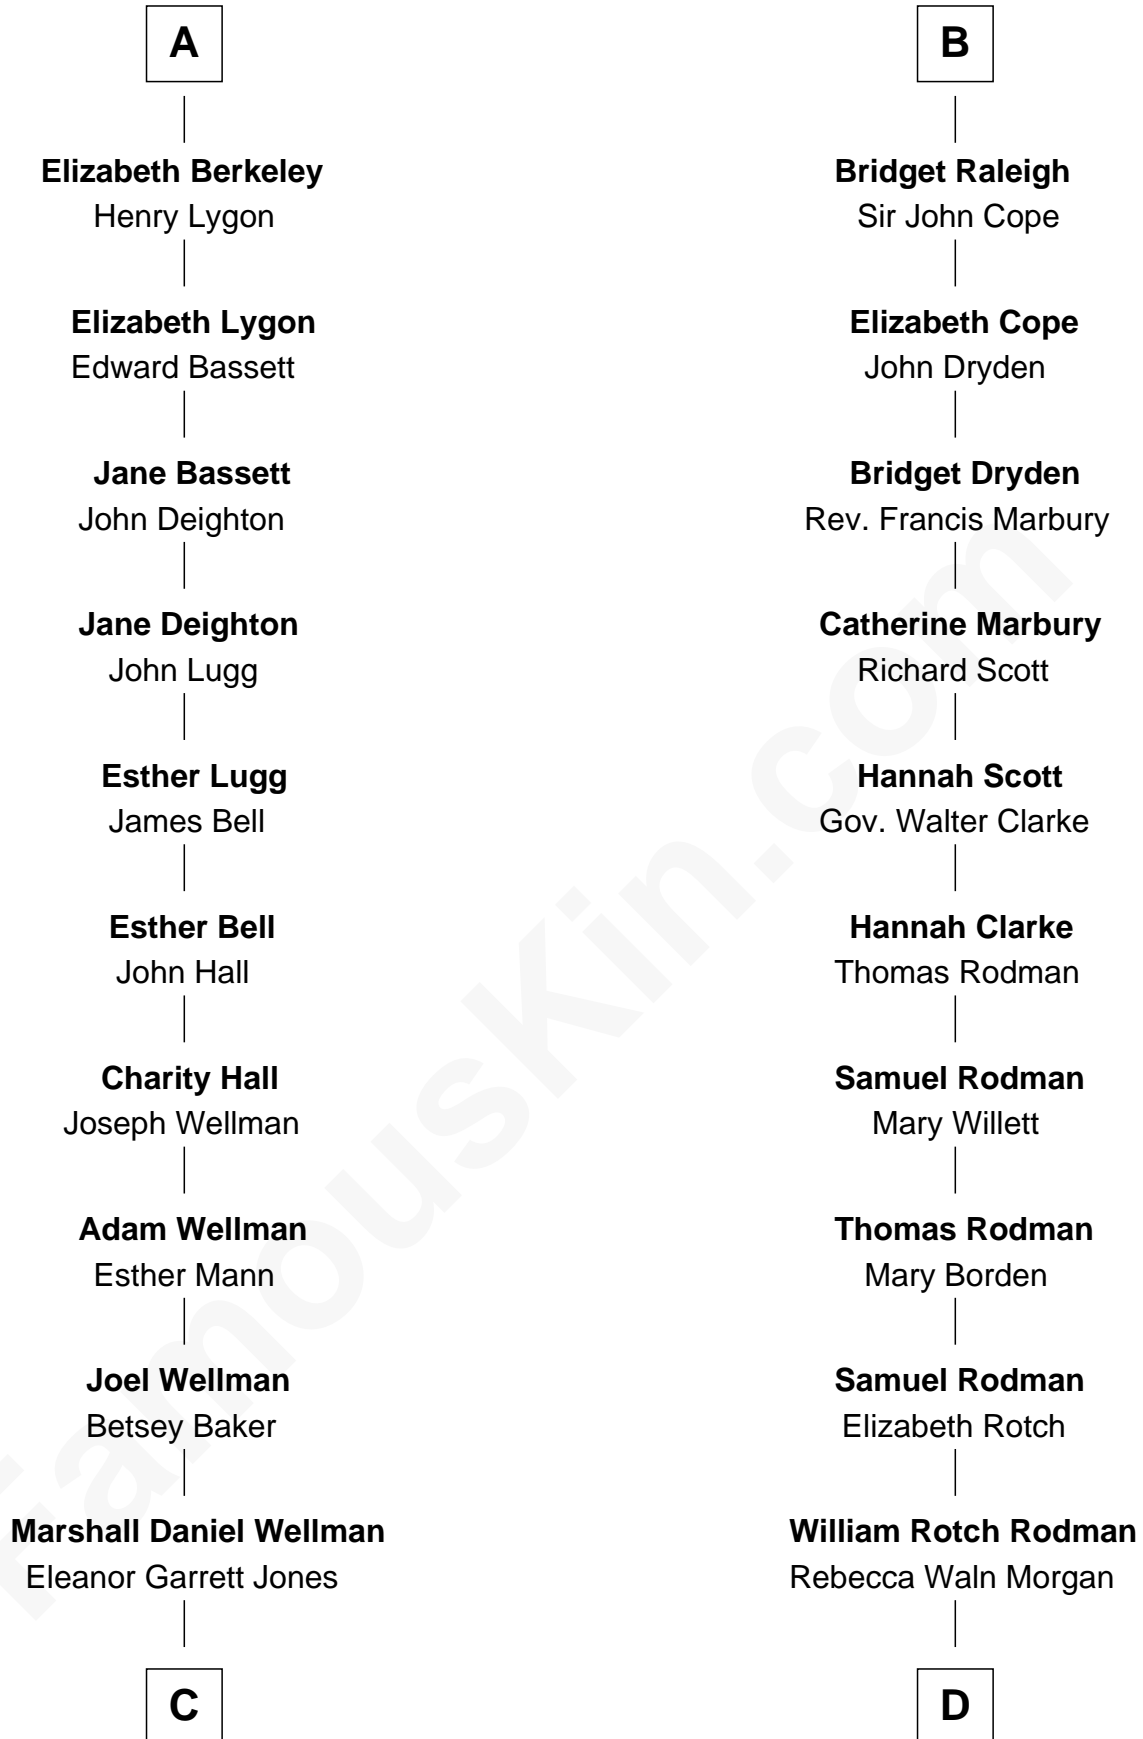

# FamousKin.com Relationship Chart of

**Jack London**

*Author of "The Call of the Wild"*

18th cousin 3 times removed of

**Tuesday Weld**

*TV and Movie Actress*

**Edmund Fitzalan**

Alice de Warenne

**Richard Fitzalan**  
Eleanor Plantagenet

**Sir Richard Fitzalan**  
Elizabeth de Bohun

**Elizabeth Fitzalan**  
Sir Thomas Mowbray

**Isabel Mowbray**  
Sir James Berkeley

**Maurice Berkeley**  
Isabel Mead

**Anne Berkeley**  
Sir William Dennis

**Isabel Dennis**  
Sir John Berkeley

**A**

**Mary Fitzalan**  
John le Strange

**Ankaret le Strange**  
Sir Richard Talbot

**Mary Talbot**  
Sir Thomas Greene

**Sir Thomas Greene**  
Phillippa Ferrers

**Elizabeth Greene**  
William Raleigh

**Sir Edward Raleigh**  
Margaret Verney

**Sir Edward Raleigh**  
Anne Chamberlayne

**B**

**C**

**Flora Wellman**  
William Henry Chaney

**Jack London**  
*Author of "The Call of the Wild"*