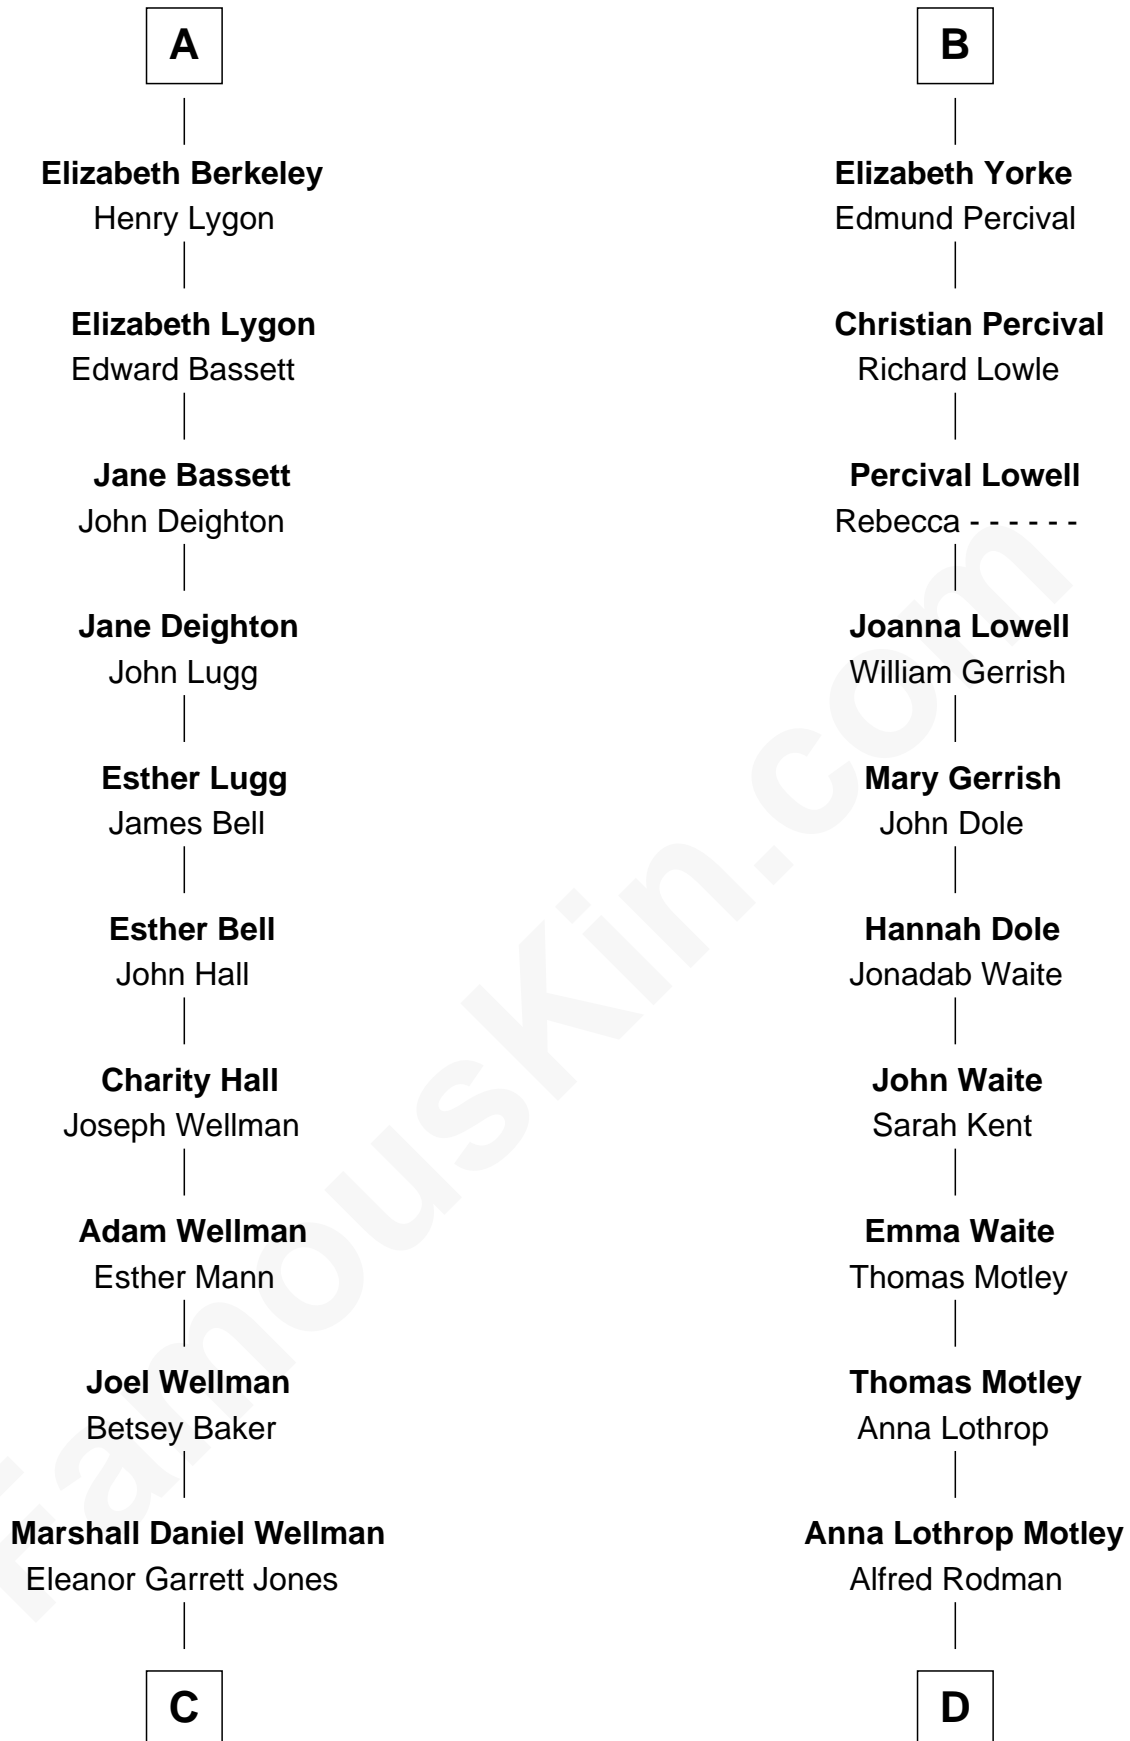

FamousKin.com Relationship Chart of

Jack London

Author of "The Call of the Wild"

18th cousin 2 times removed of

Tuesday Weld

TV and Movie Actress

Humphrey de Bohun

Elizabeth Plantagenet

Sir William de Bohun
Elizabeth de Badlesmere

Elizabeth de Bohun
Sir Richard Fitzalan

Elizabeth Fitzalan
Sir Thomas Mowbray

Isabel Mowbray
Sir James Berkeley

Maurice Berkeley
Isabel Mead

Anne Berkeley
Sir William Dennis

Sir Hugh Luttrell
Margaret Hill

Eleanor Luttrell
Roger Yorke

B

C

Flora Wellman
William Henry Chaney

Jack London
Author of "The Call of the Wild"

D

Eloise Rodman
Stephen Minot Weld

Edward Motley Weld
Sarah Lothrop King

Lothrop Motley Weld
Yosene Balfour Ker

Tuesday Weld
TV and Movie Actress

FamousKin.com