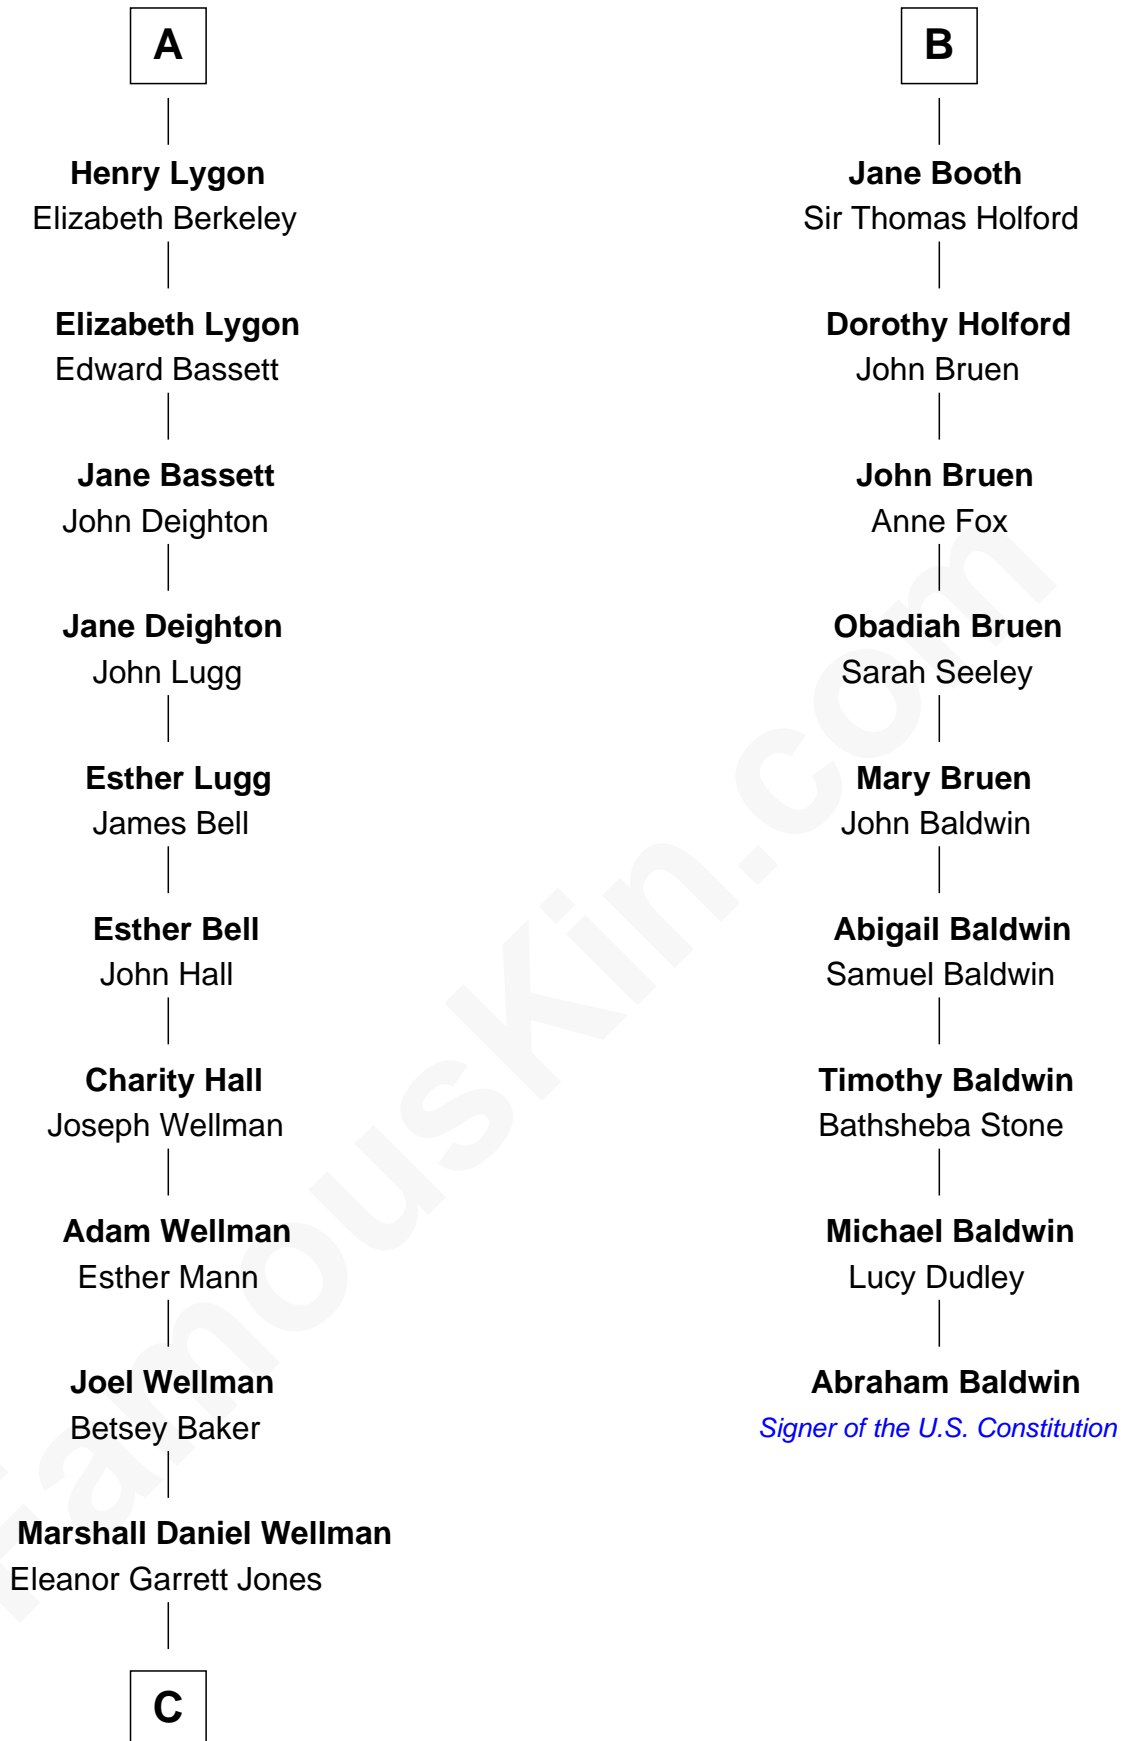

## Relationship Chart of

### Jack London

*Author of "The Call of the Wild"*

15th cousin 3 times removed of

### Abraham Baldwin

*Signer of the U.S. Constitution*

**C**

—  
**Flora Wellman**  
William Henry Chaney

—  
**Jack London**  
*Author of "The Call of the Wild"*

FamousKin.com