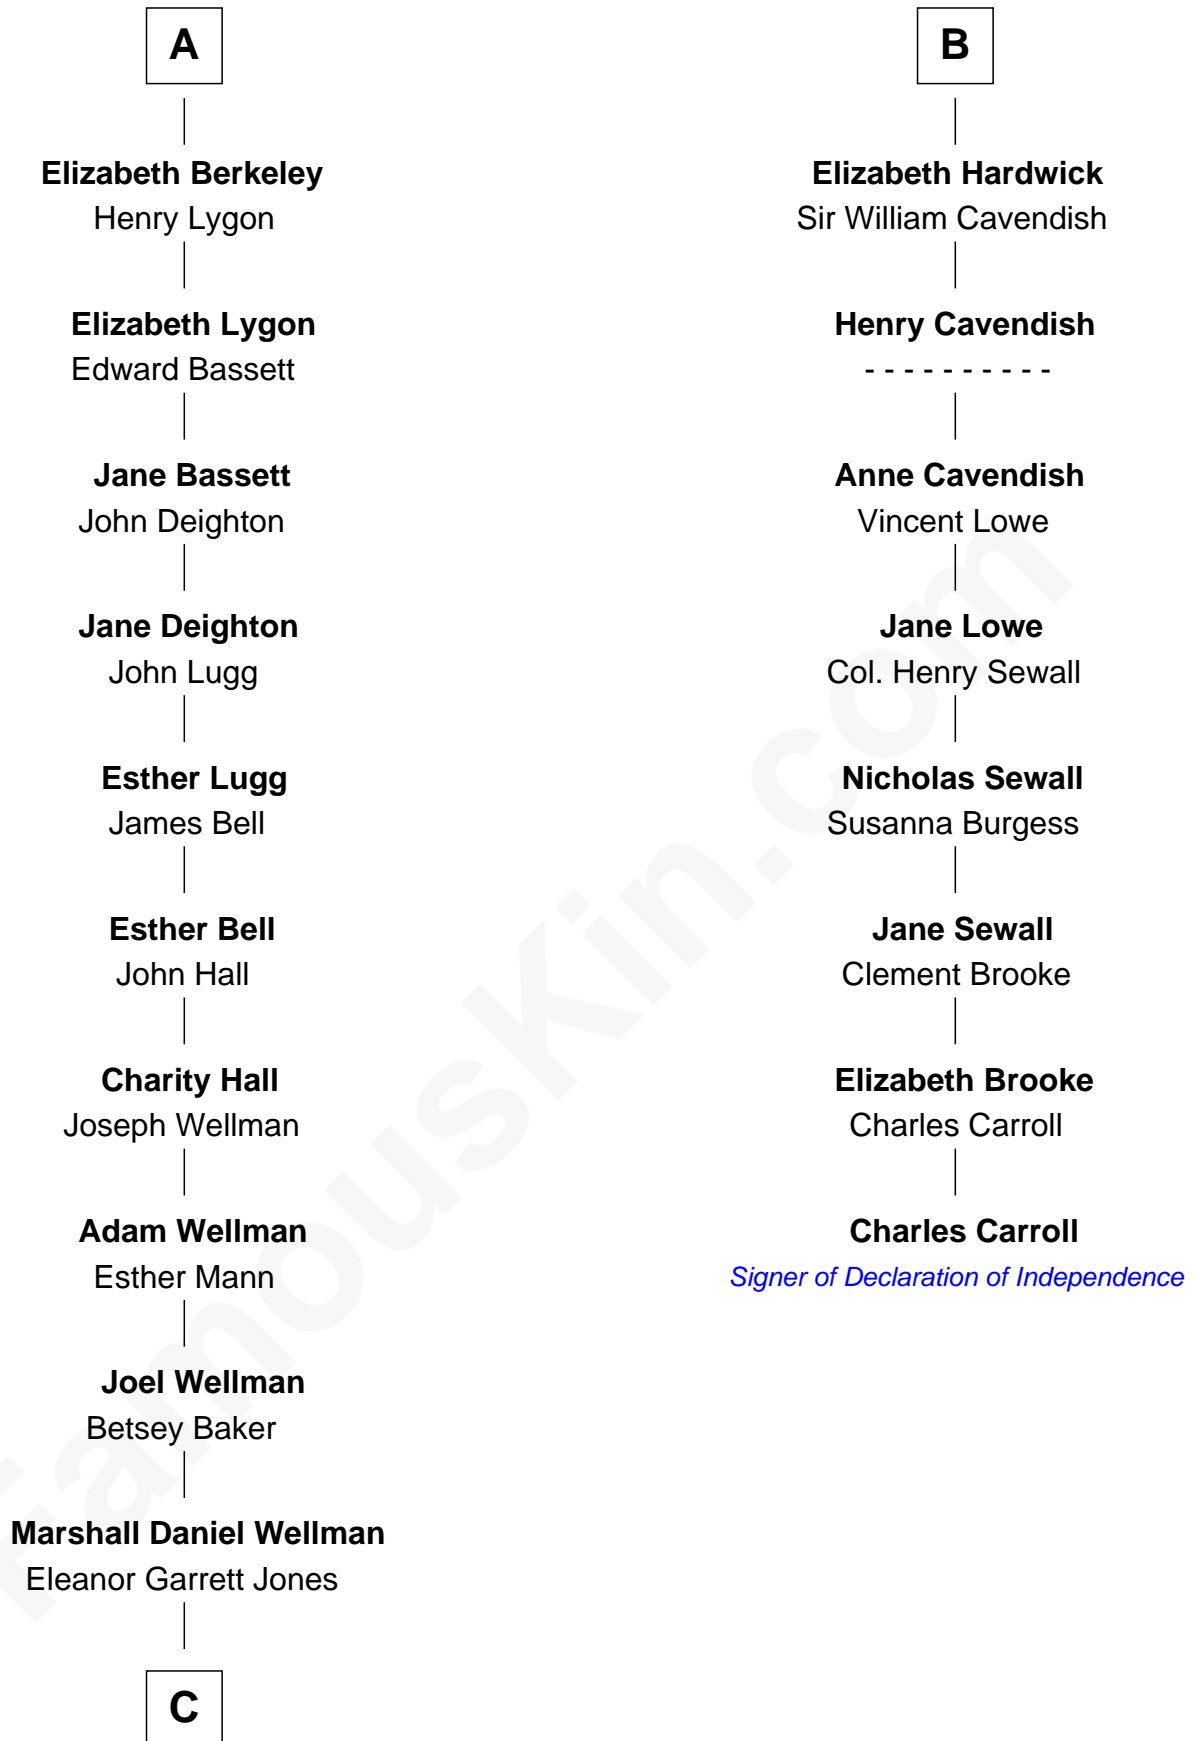

### Jack London

*Author of "The Call of the Wild"*

14th cousin 4 times removed of

### Charles Carroll

*Signer of the Declaration of Independence*

**Edmund Fitzalan**

Alice de Warenne

**C**

—  
**Flora Wellman**  
William Henry Chaney

—  
**Jack London**  
*Author of "The Call of the Wild"*