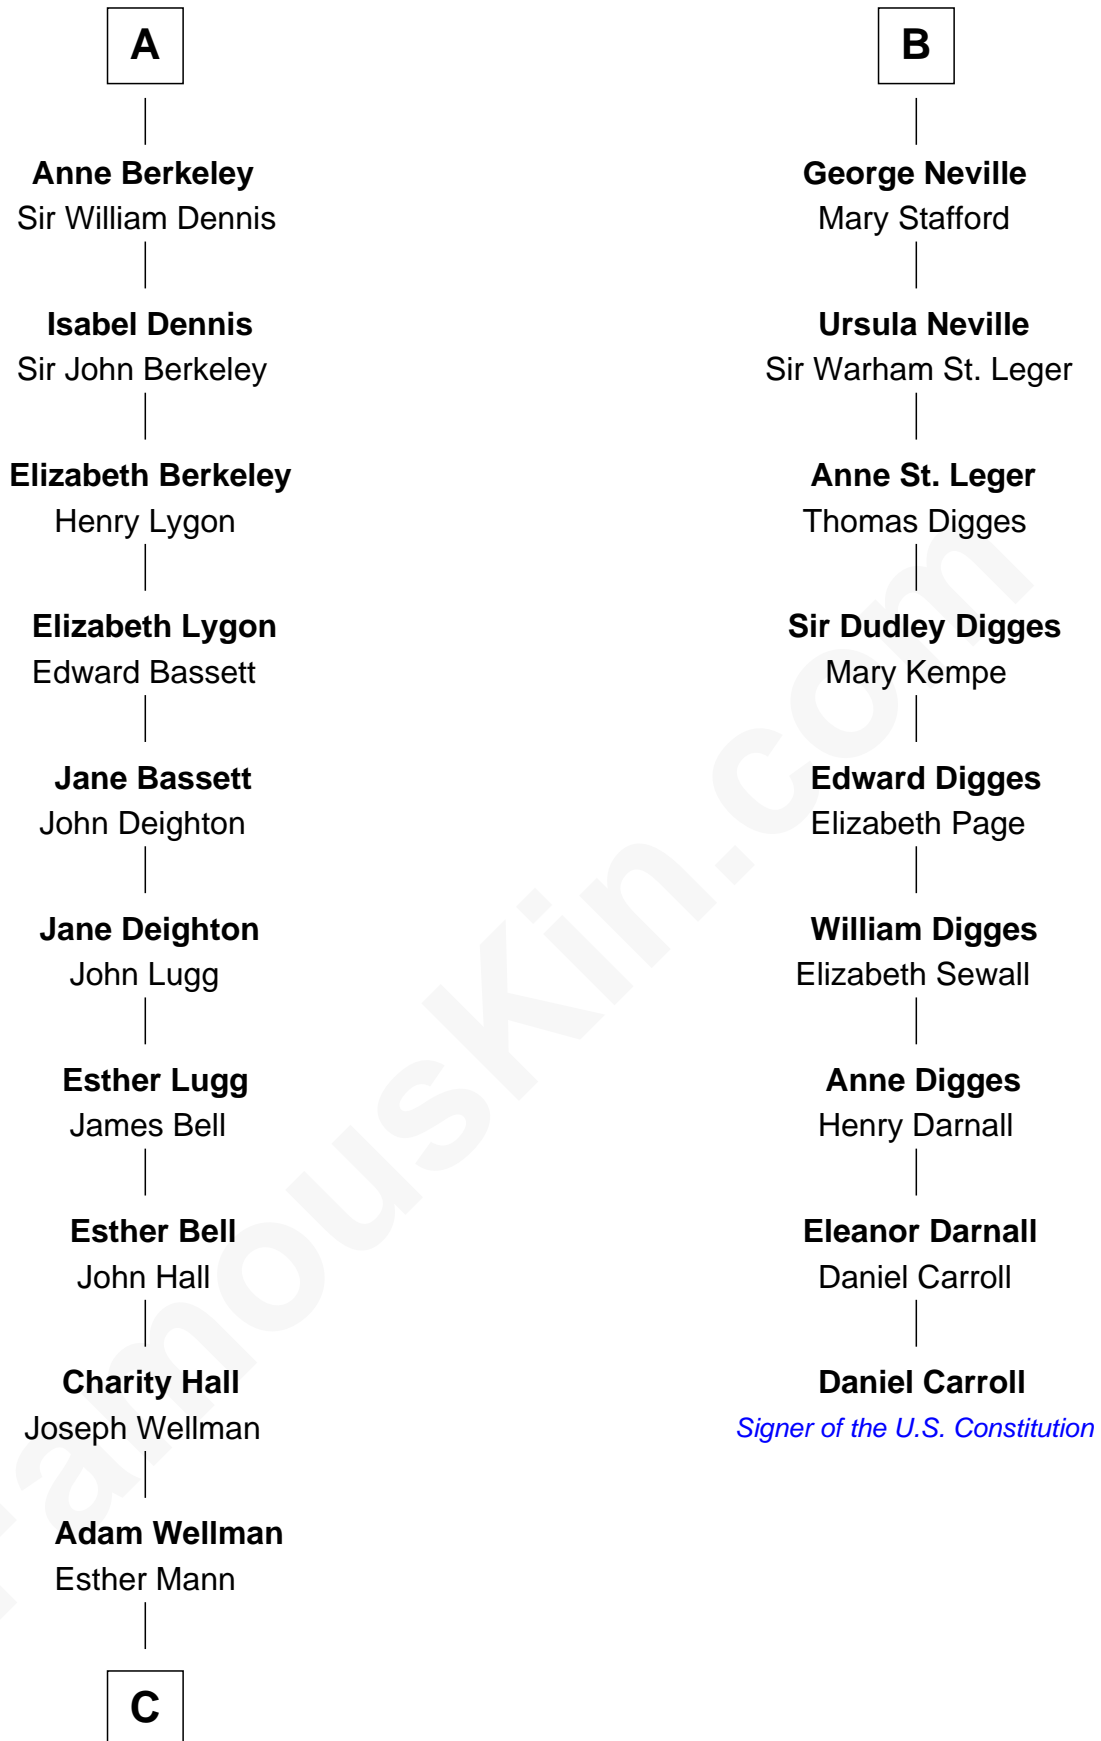

## Relationship Chart of

### Jack London

*Author of "The Call of the Wild"*

15th cousin 5 times removed of

### Daniel Carroll

*Signer of the U.S. Constitution*

**C**

—  
**Joel Wellman**

Betsey Baker

—  
**Marshall Daniel Wellman**

Eleanor Garrett Jones

—  
**Flora Wellman**