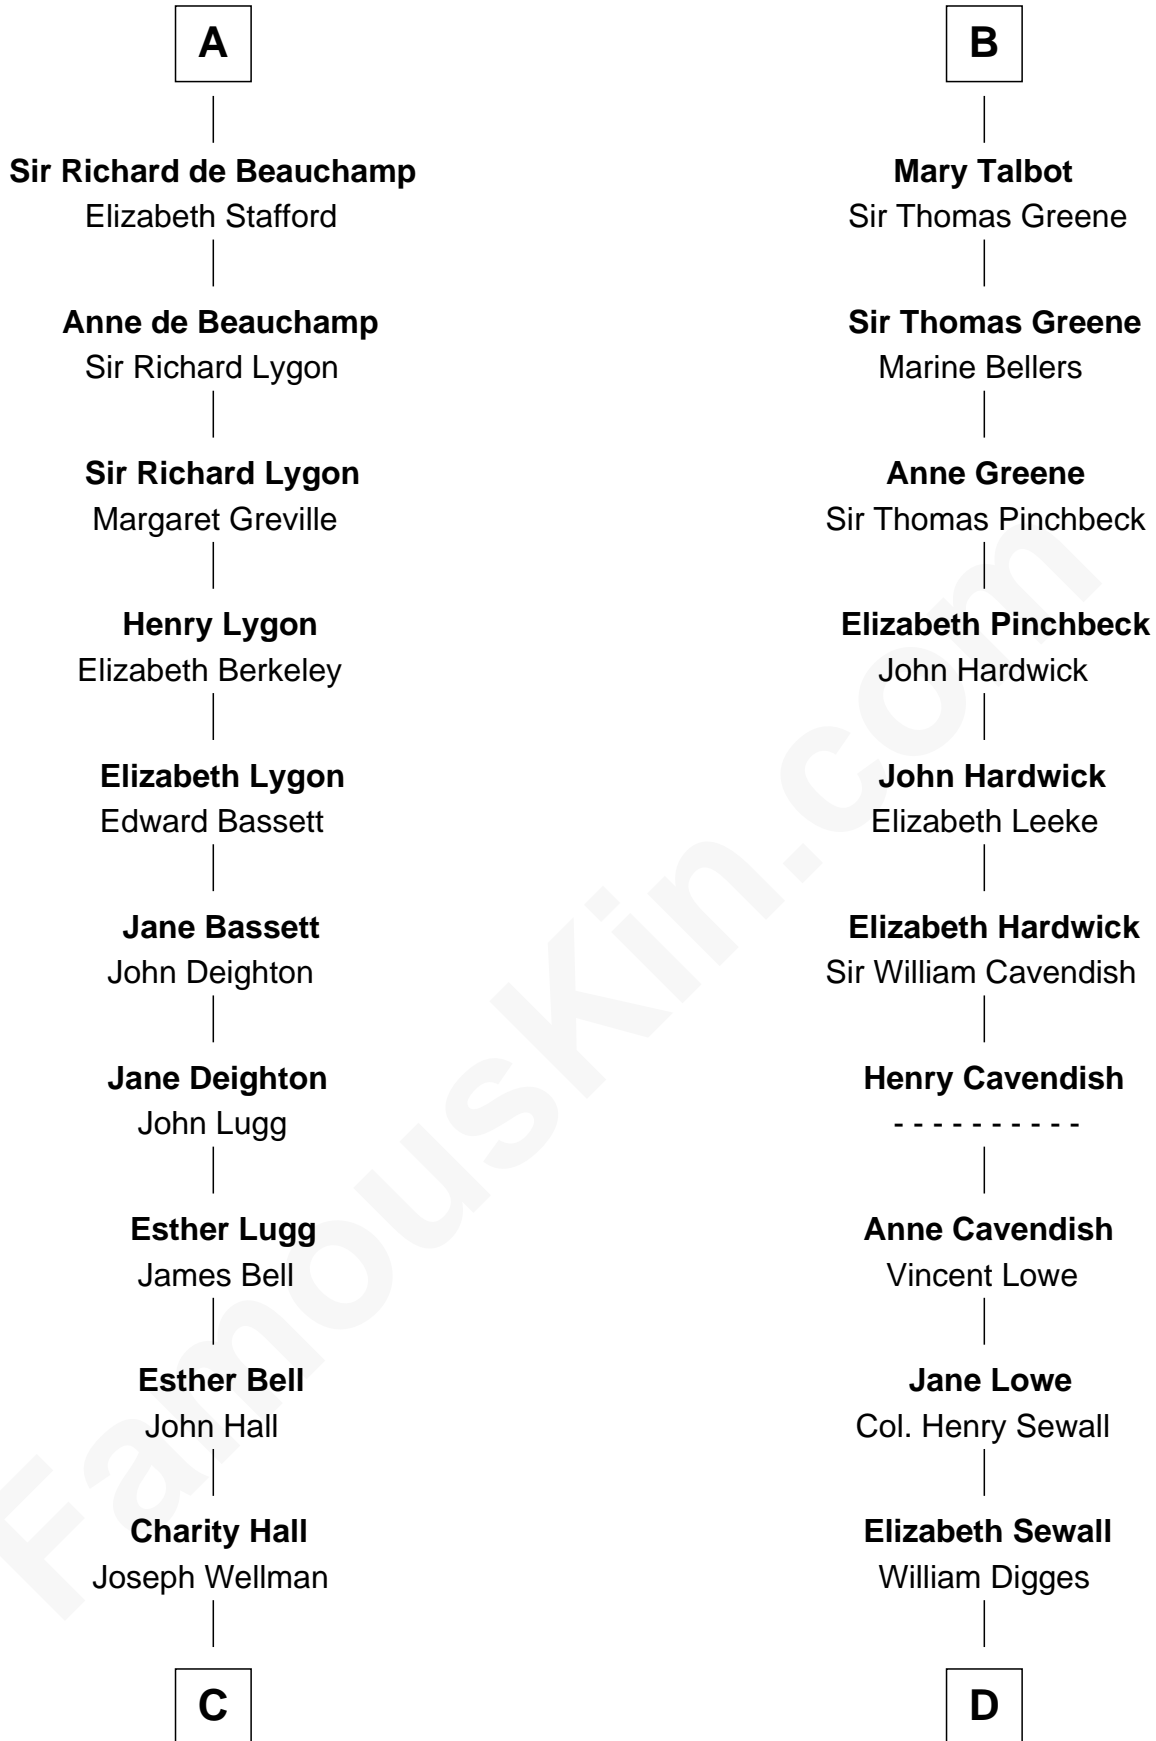

# FamousKin.com Relationship Chart of

**Jack London**

*Author of "The Call of the Wild"*

19th cousin 2 times removed of

**John Carroll**

*Founder of Georgetown University*

**C**

**Adam Wellman**

Esther Mann

**Joel Wellman**

Betsey Baker

**Marshall Daniel Wellman**

Eleanor Garrett Jones

**Flora Wellman**

William Henry Chaney

**Jack London**