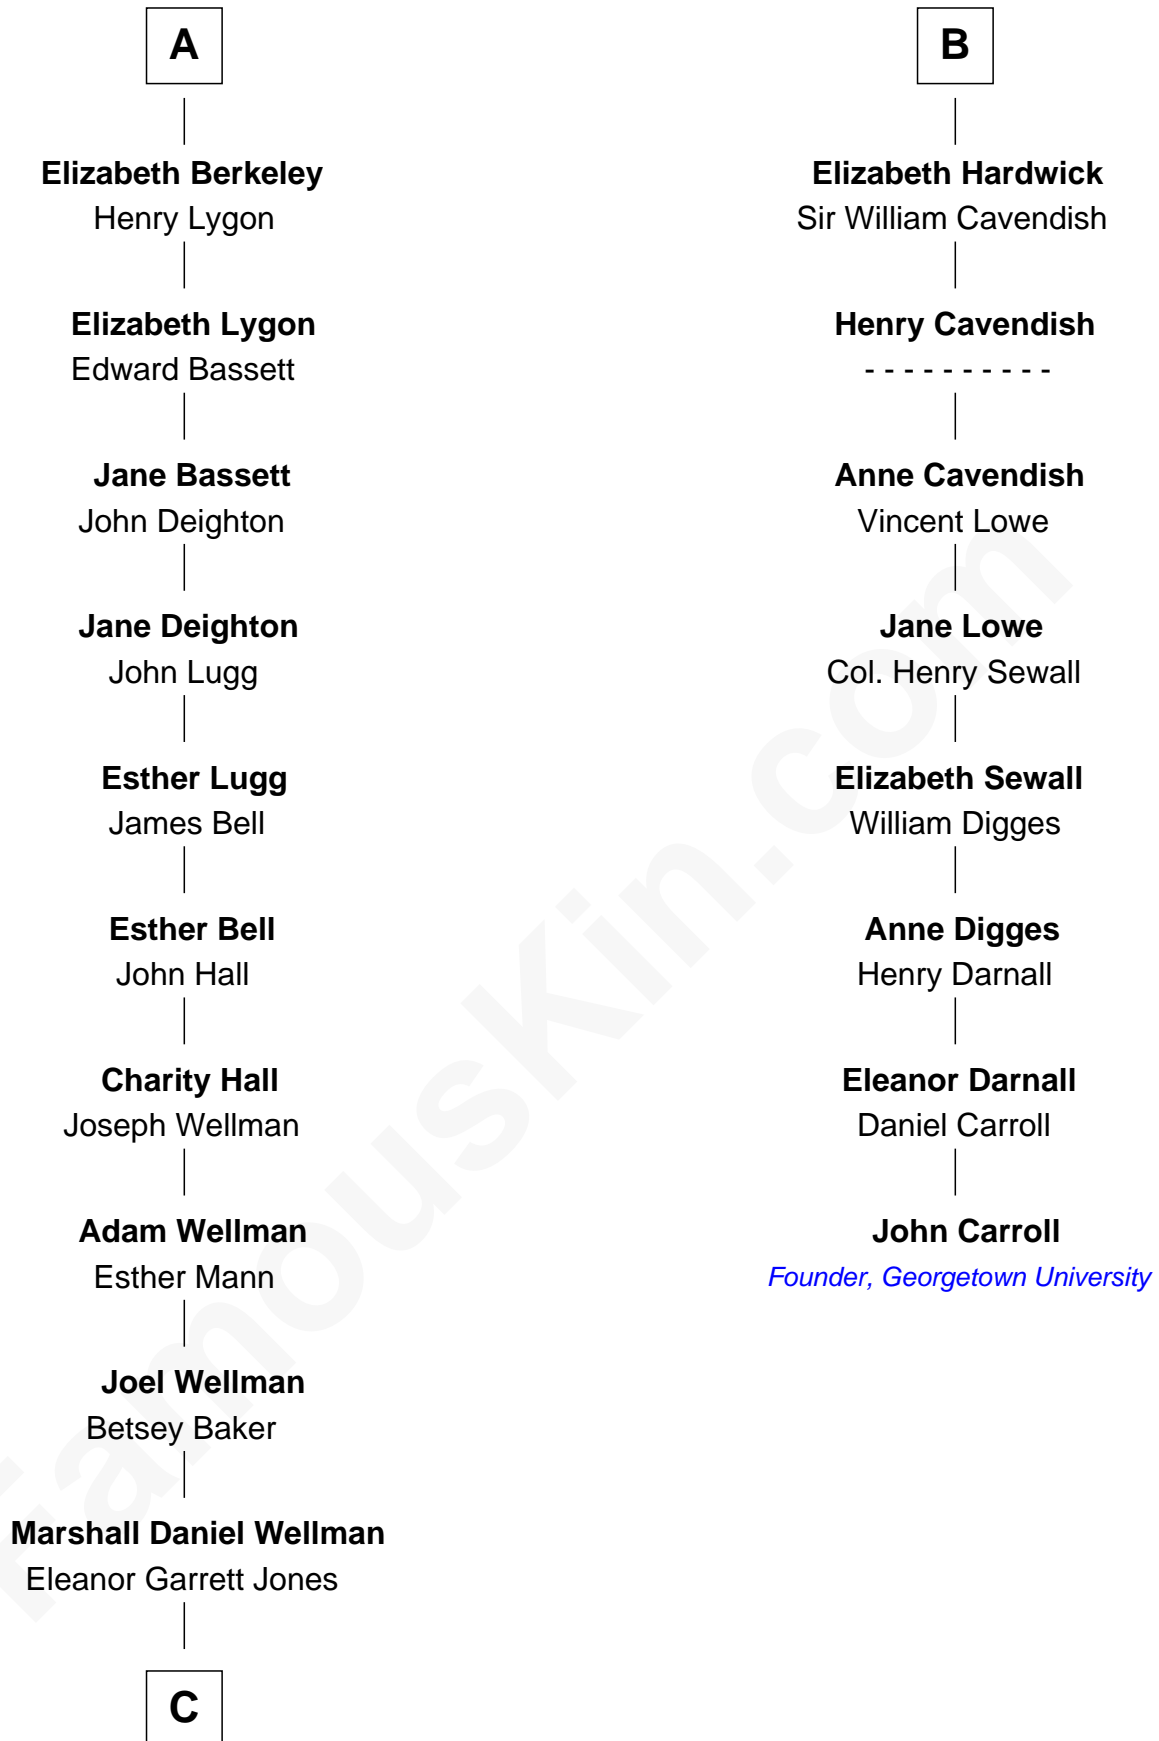

# FamousKin.com Relationship Chart of

**Jack London**

*Author of "The Call of the Wild"*

14th cousin 4 times removed of

**John Carroll**

*Founder of Georgetown University*

**Edmund Fitzalan**

Alice de Warenne

**Richard Fitzalan**  
Eleanor Plantagenet

**Sir Richard Fitzalan**  
Elizabeth de Bohun

**Elizabeth Fitzalan**  
Sir Thomas Mowbray

**Isabel Mowbray**  
Sir James Berkeley

**Maurice Berkeley**  
Isabel Mead

**Anne Berkeley**  
Sir William Dennis

**Isabel Dennis**  
Sir John Berkeley

**A**

**Mary Fitzalan**  
John le Strange

**Ankaret le Strange**  
Sir Richard Talbot

**Mary Talbot**  
Sir Thomas Greene

**Sir Thomas Greene**  
Marine Bellers

**Anne Greene**  
Sir Thomas Pinchbeck

**Elizabeth Pinchbeck**  
John Hardwick

**John Hardwick**  
Elizabeth Leeke

**B**

**C**

—  
**Flora Wellman**  
William Henry Chaney

—  
**Jack London**  
*Author of "The Call of the Wild"*