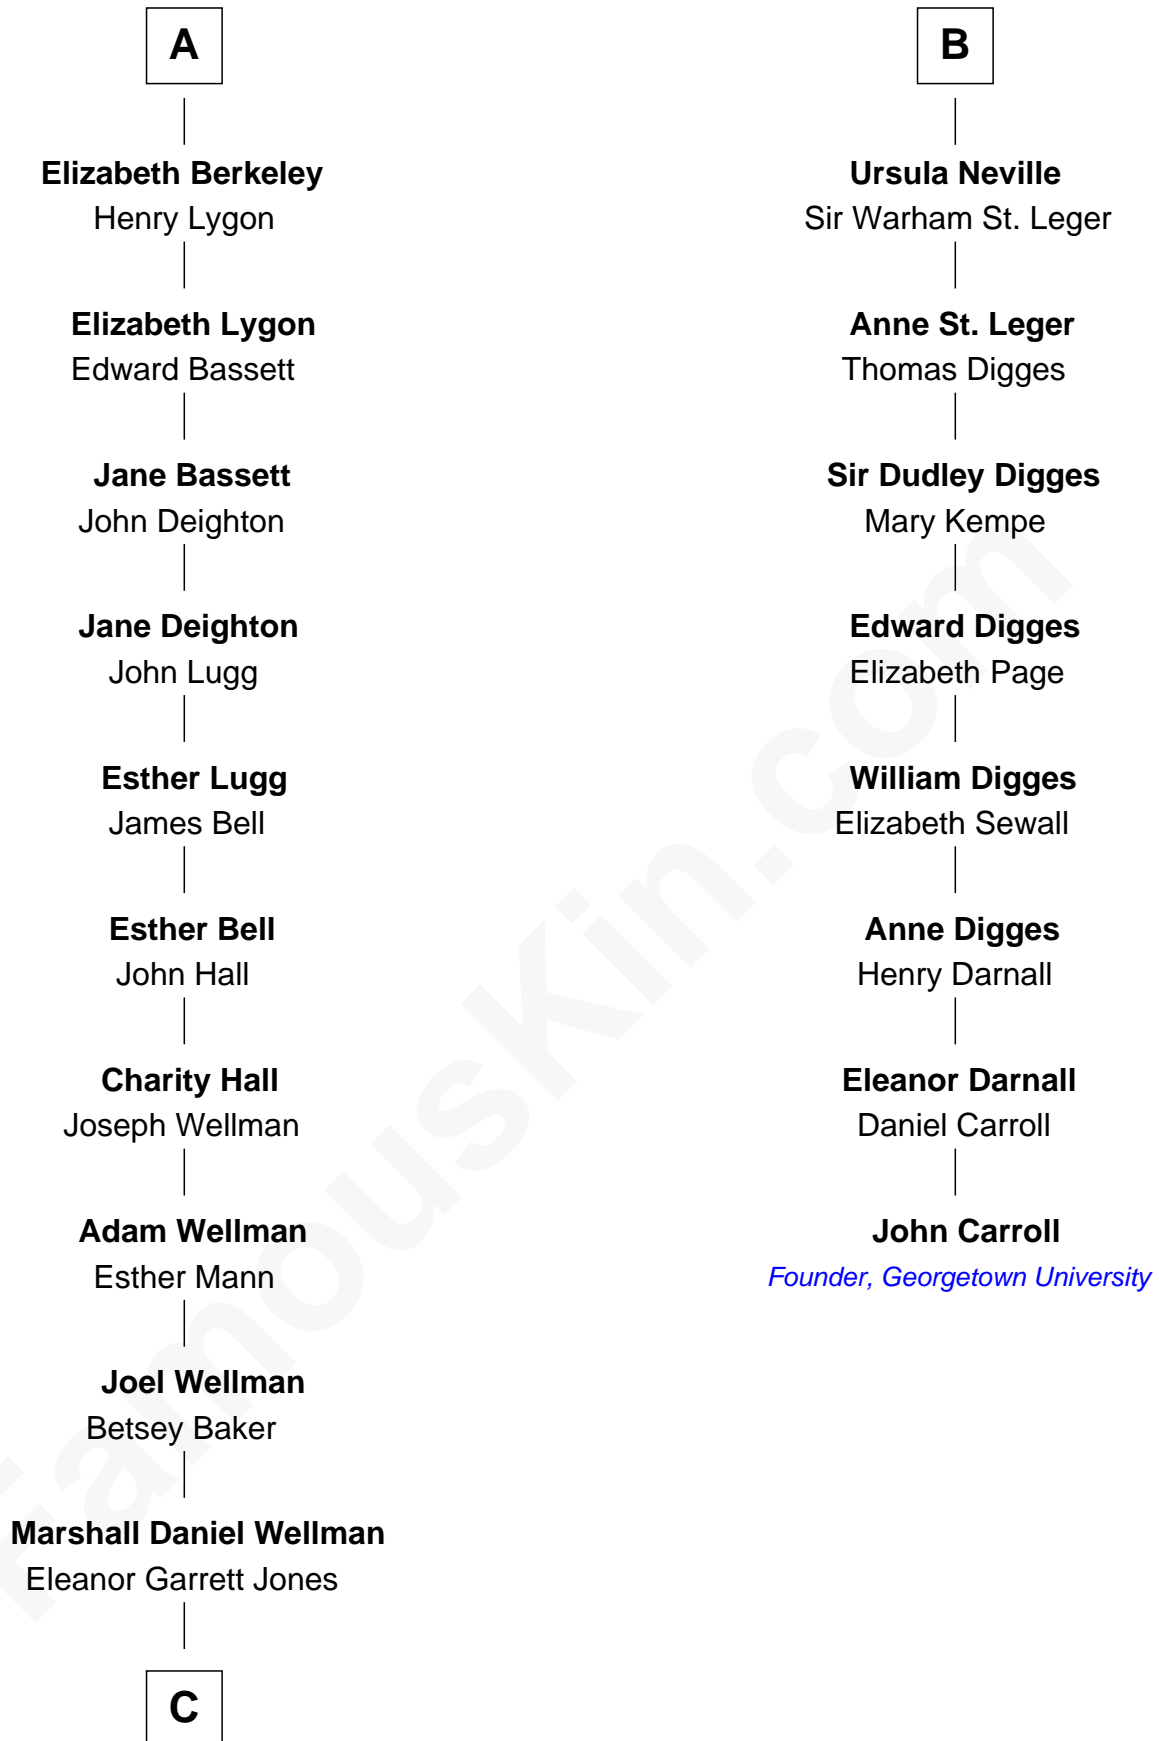

# FamousKin.com Relationship Chart of

**Jack London**

*Author of "The Call of the Wild"*

14th cousin 4 times removed of

**John Carroll**

*Founder of Georgetown University*

**Sir Maurice de Berkeley**

Eve la Zouche

**Maurice de Berkeley**

Margaret - - - - -

**Thomas Berkeley**

Catherine Botetourte

**Maurice Berkeley**

Johanna Denham

**Maurice Berkeley**

Ellen Montfort

Katherine de Clyvedon

**Sir John Berkeley**

Elizabeth Betteshorne

**Eleanor Berkeley**

Sir Richard Poynings

**Eleanor Poynings**

Sir Henry Percy

**Henry Percy**

Maud Herbert

**Eleanor Percy**

Edward Stafford

**Mary Stafford**

George Neville

**B**

**C**

—  
**Flora Wellman**  
William Henry Chaney