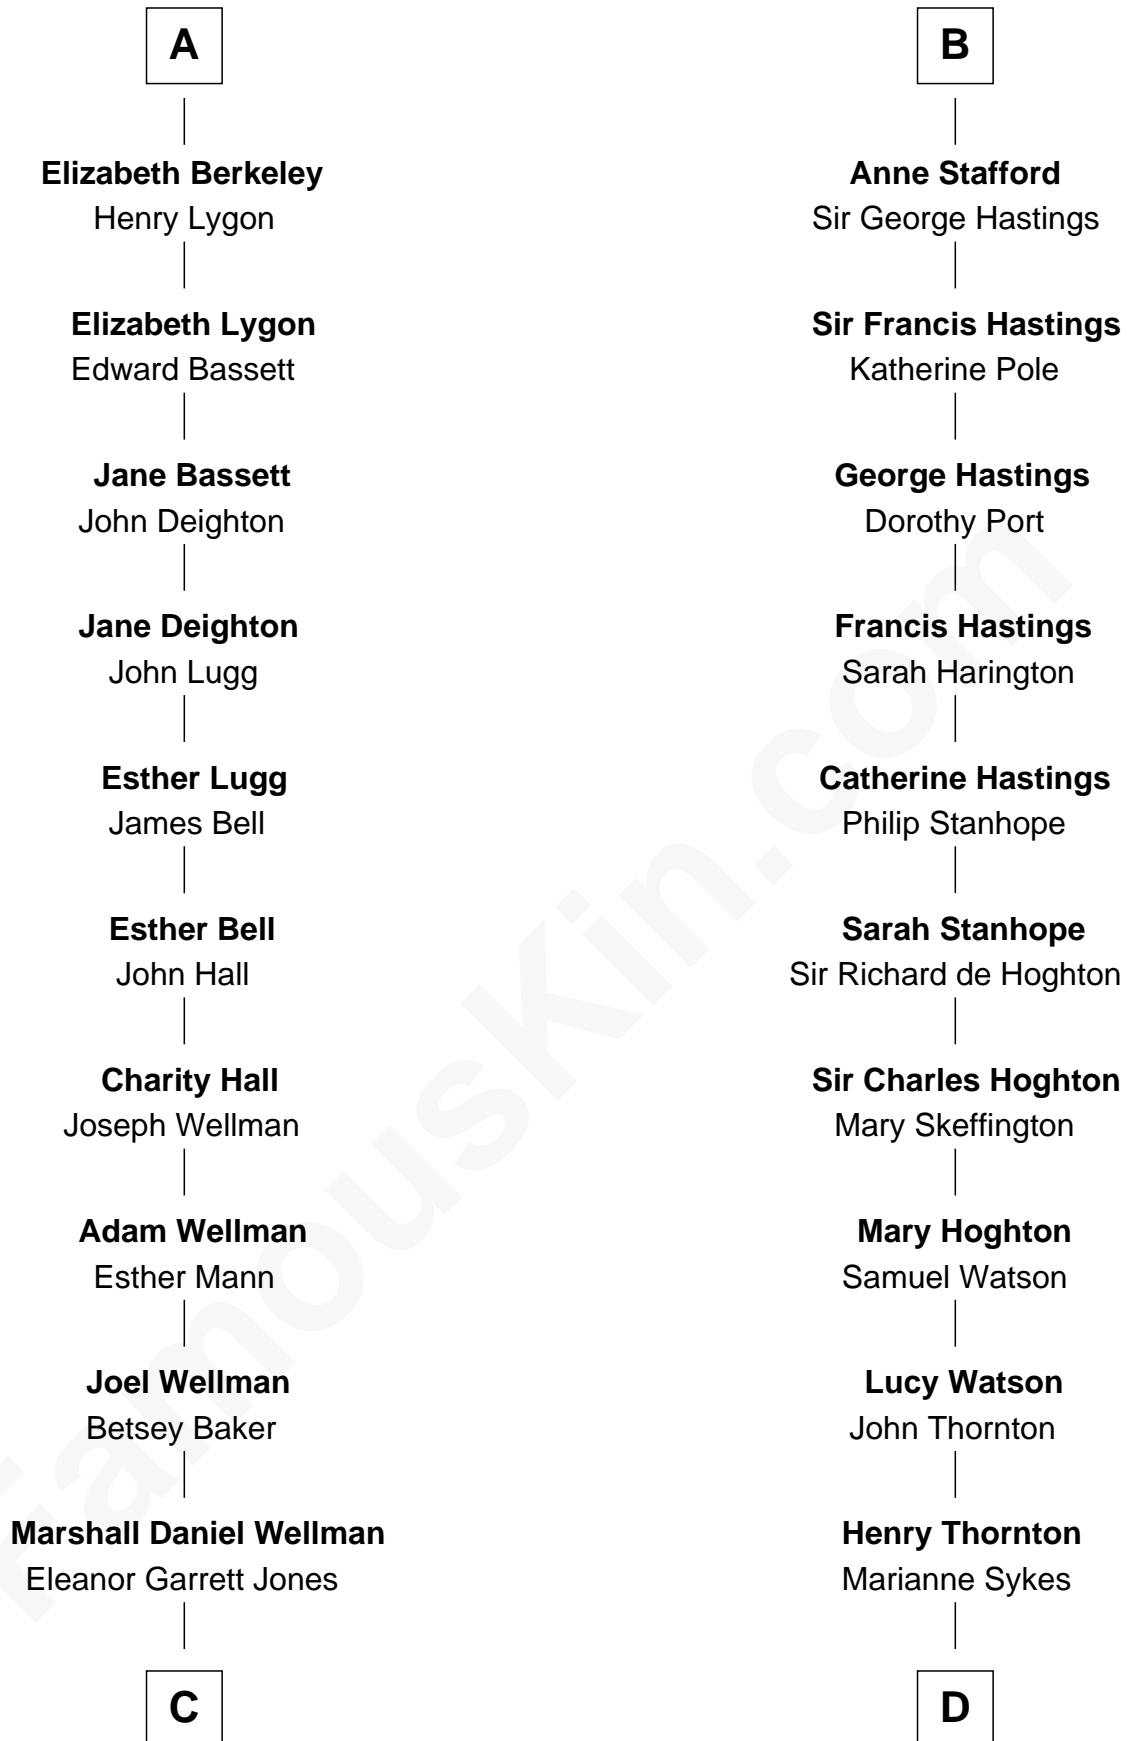

# FamousKin.com Relationship Chart of

**Jack London**

*Author of "The Call of the Wild"*

18th cousin 1 time removed of

**E. M. Forster**

*English Novelist*

**Sir Maurice de Berkeley**

Eve la Zouche

Margaret de Mortimer

**Maurice de Berkeley**

Elizabeth le Despencer

**Thomas de Berkeley**

Margaret de Lisle

**Elizabeth de Berkeley**

Richard de Beauchamp

**Eleanor Beauchamp**

Edmund Beaufort

**Margaret Beaufort**

Humphrey Stafford

**Henry Stafford**

Catherine Woodville

**B**

**C**

**Flora Wellman**  
William Henry Chaney

**Jack London**  
*Author of "The Call of the Wild"*

**D**

**Laura Thornton**  
Charles Forster

**Edward Morgan Llewellyn Forster**  
Alice Clara Whichelo

**E. M. Forster**  
*English Novelist*

FamousKin.com