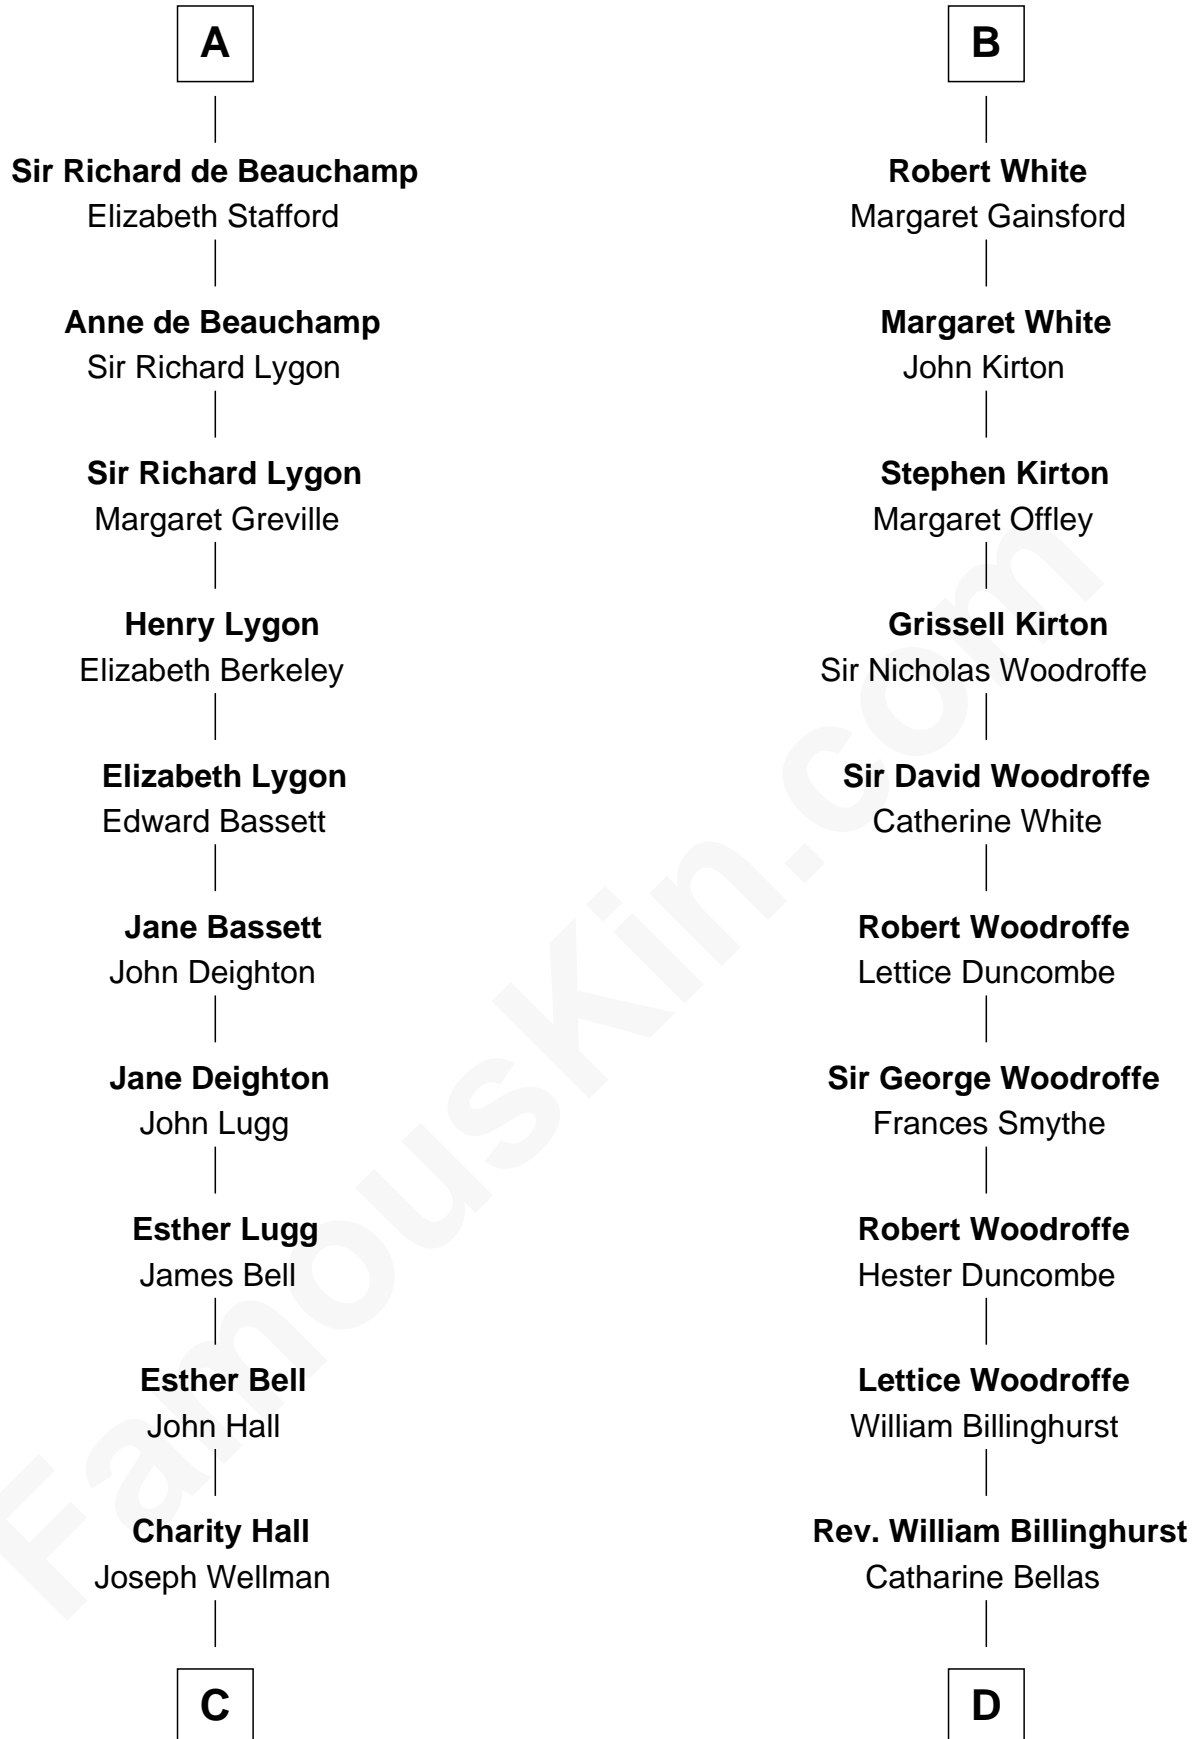

FamousKin.com Relationship Chart of

Jack London

Author of "The Call of the Wild"

21st cousin of

Susana Ferrari Billinghurst

Argentine Aviation Pioneer

Sir Hugh le Despencer

Aveline Basset

Sir Walter Hungerford

Sir Robert Hungerford

Margaret Botreaux

Eleanor Hungerford

Sir John White

B

C

Adam Wellman