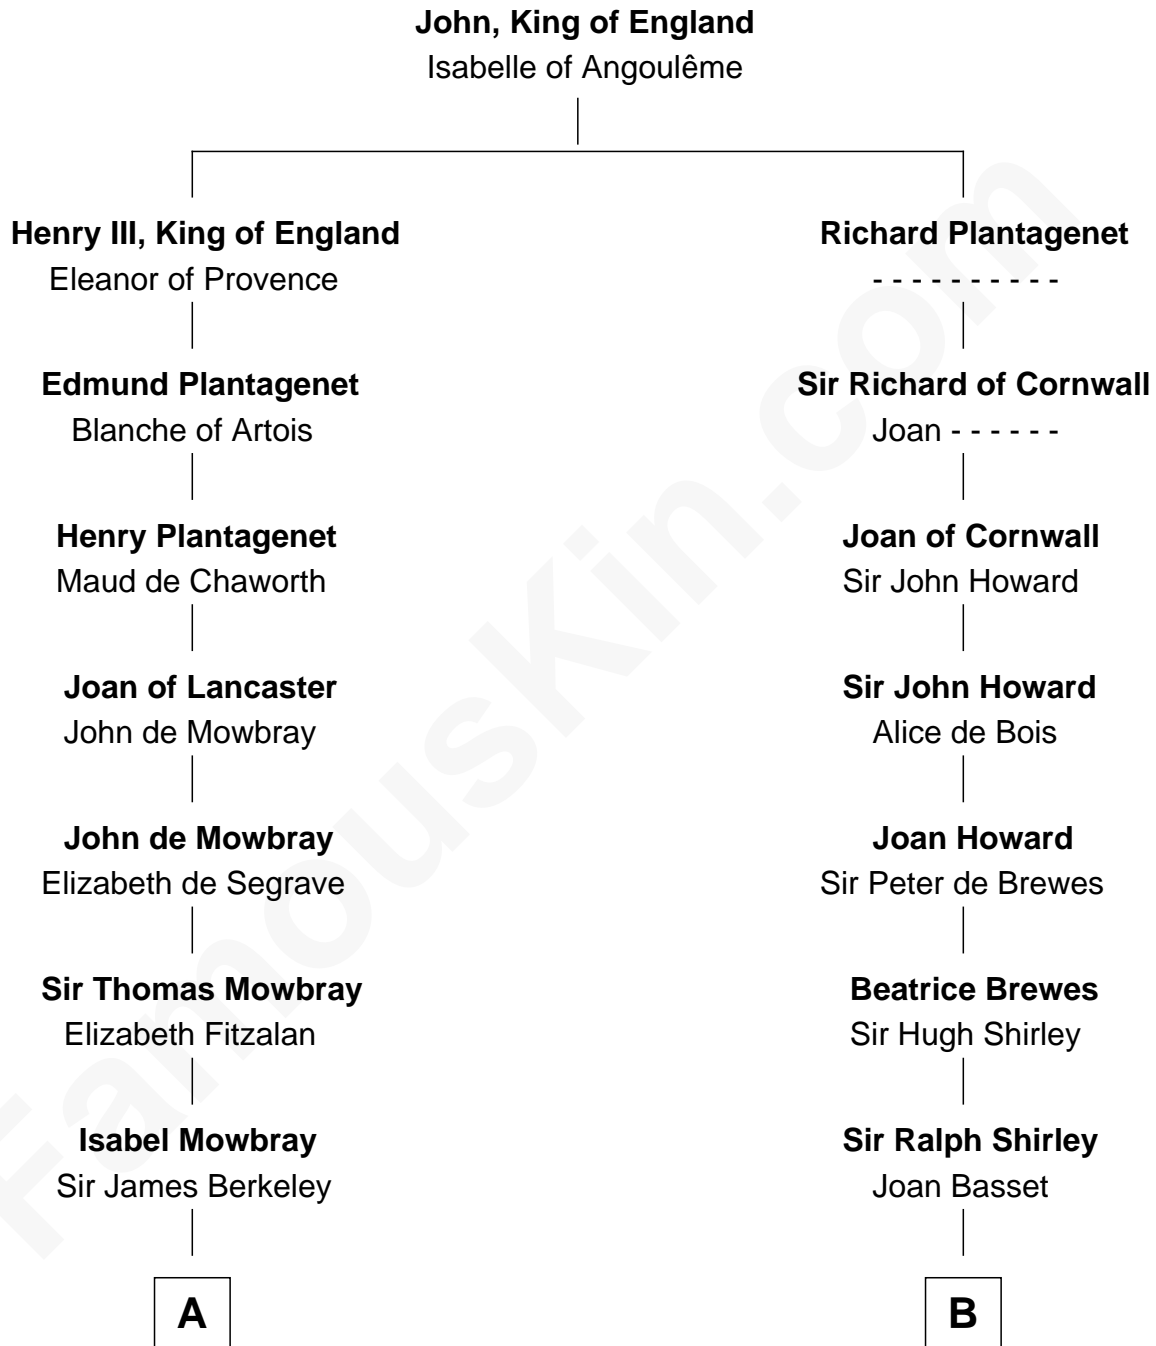

# FamousKin.com Relationship Chart of

**Jack London**

*Author of "The Call of the Wild"*

20th cousin 1 time removed of

**Eugene Foss**

*45th Governor of Massachusetts*

**C**

**Adam Wellman**

Esther Mann

**Joel Wellman**

Betsey Baker

**Marshall Daniel Wellman**

Eleanor Garrett Jones

**Flora Wellman**

William Henry Chaney

**Jack London**