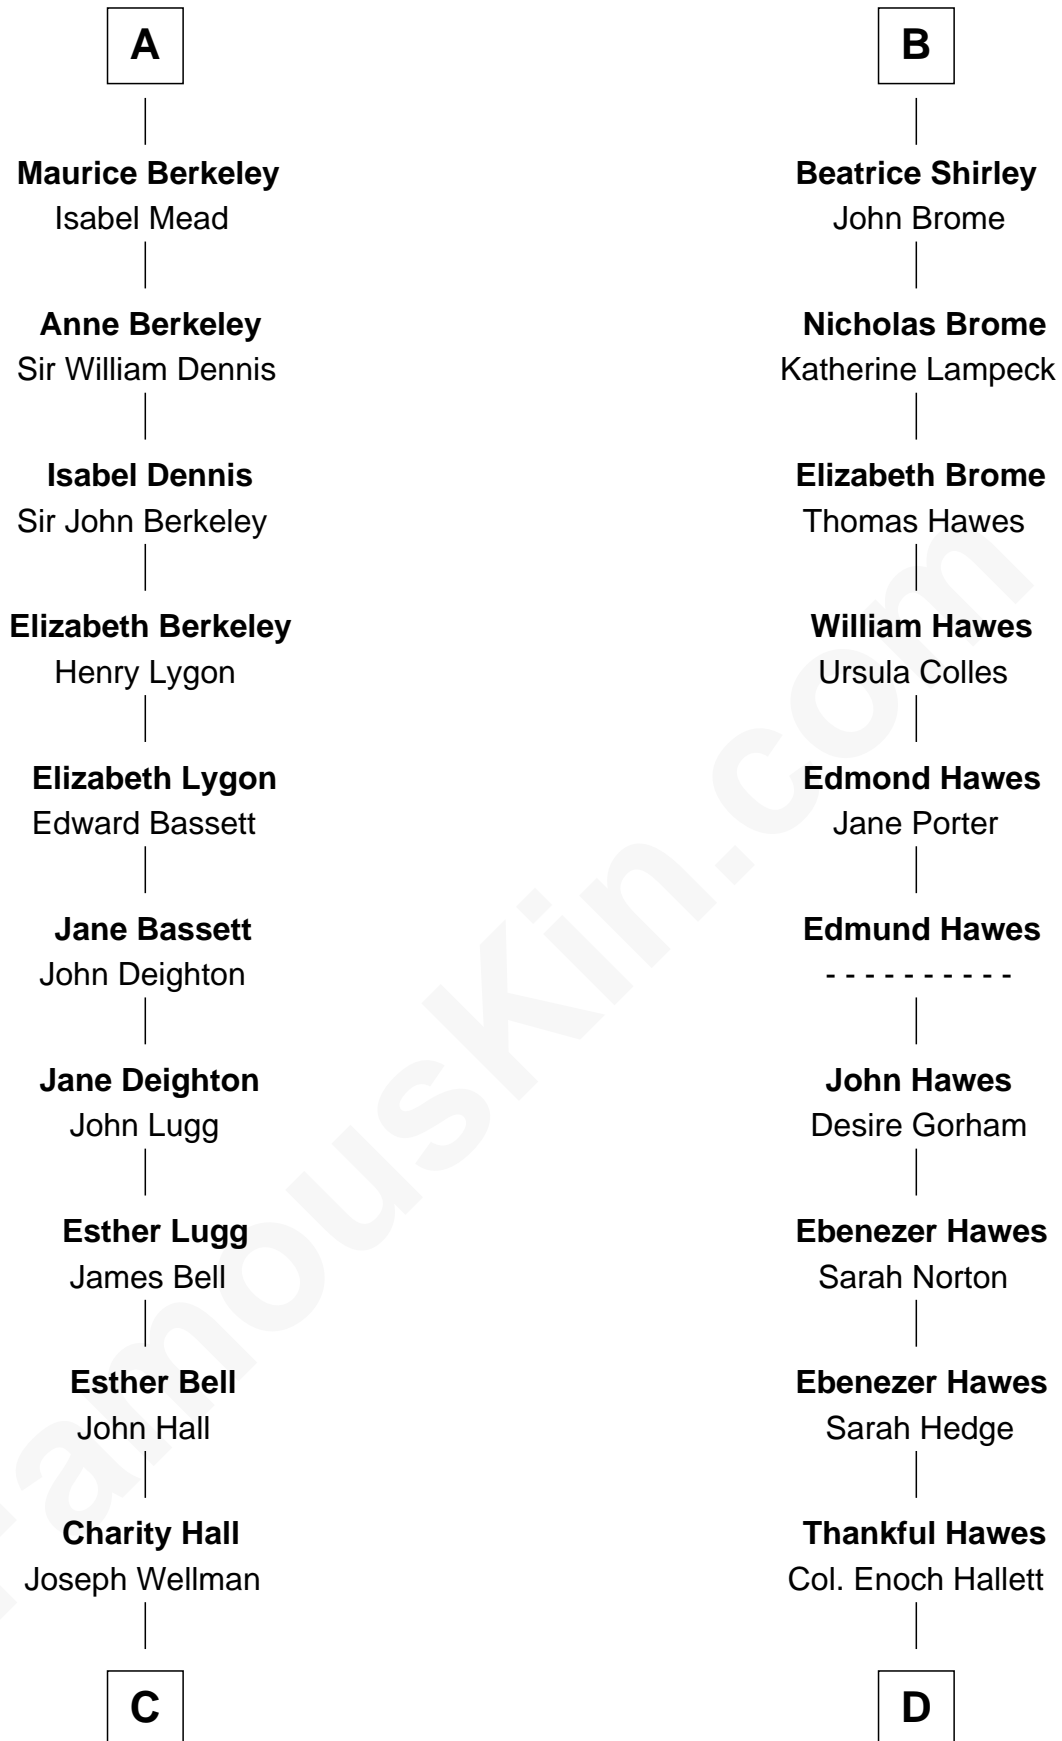

# FamousKin.com Relationship Chart of

**Jack London**

*Author of "The Call of the Wild"*

20th cousin 1 time removed of

**Eugene Foss**

*45th Governor of Massachusetts*

**C**

**Adam Wellman**

Esther Mann

**Joel Wellman**

Betsey Baker

**Marshall Daniel Wellman**

Eleanor Garrett Jones

**Flora Wellman**

William Henry Chaney

**Jack London**

**Eugene Foss**

*45th Governor of Massachusetts*