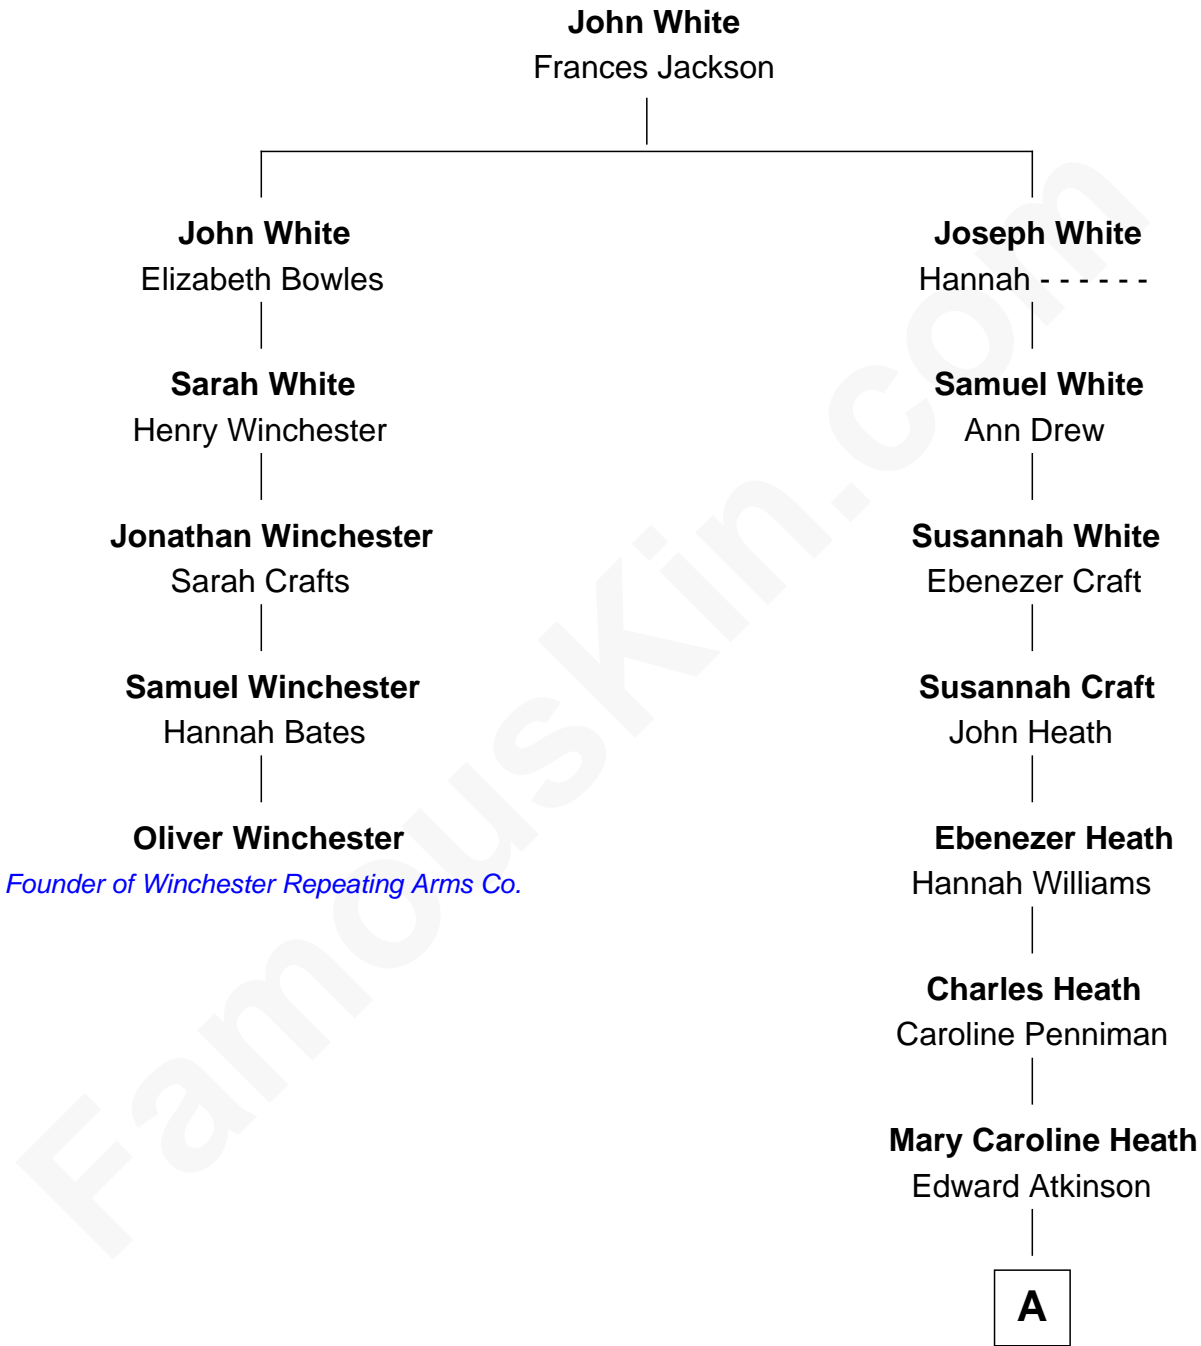

## Relationship Chart of

### Oliver Winchester

*Founder of Winchester Repeating Arms Co.*

4th cousin 5 times removed of

### Sam Waterston

*Stage, TV and Movie Actor*

**A**

Robert Whitman Atkinson

Elizabeth Bispham Page

Alice Tucker Atkinson

George Chychele Waterston

**Sam Waterston**