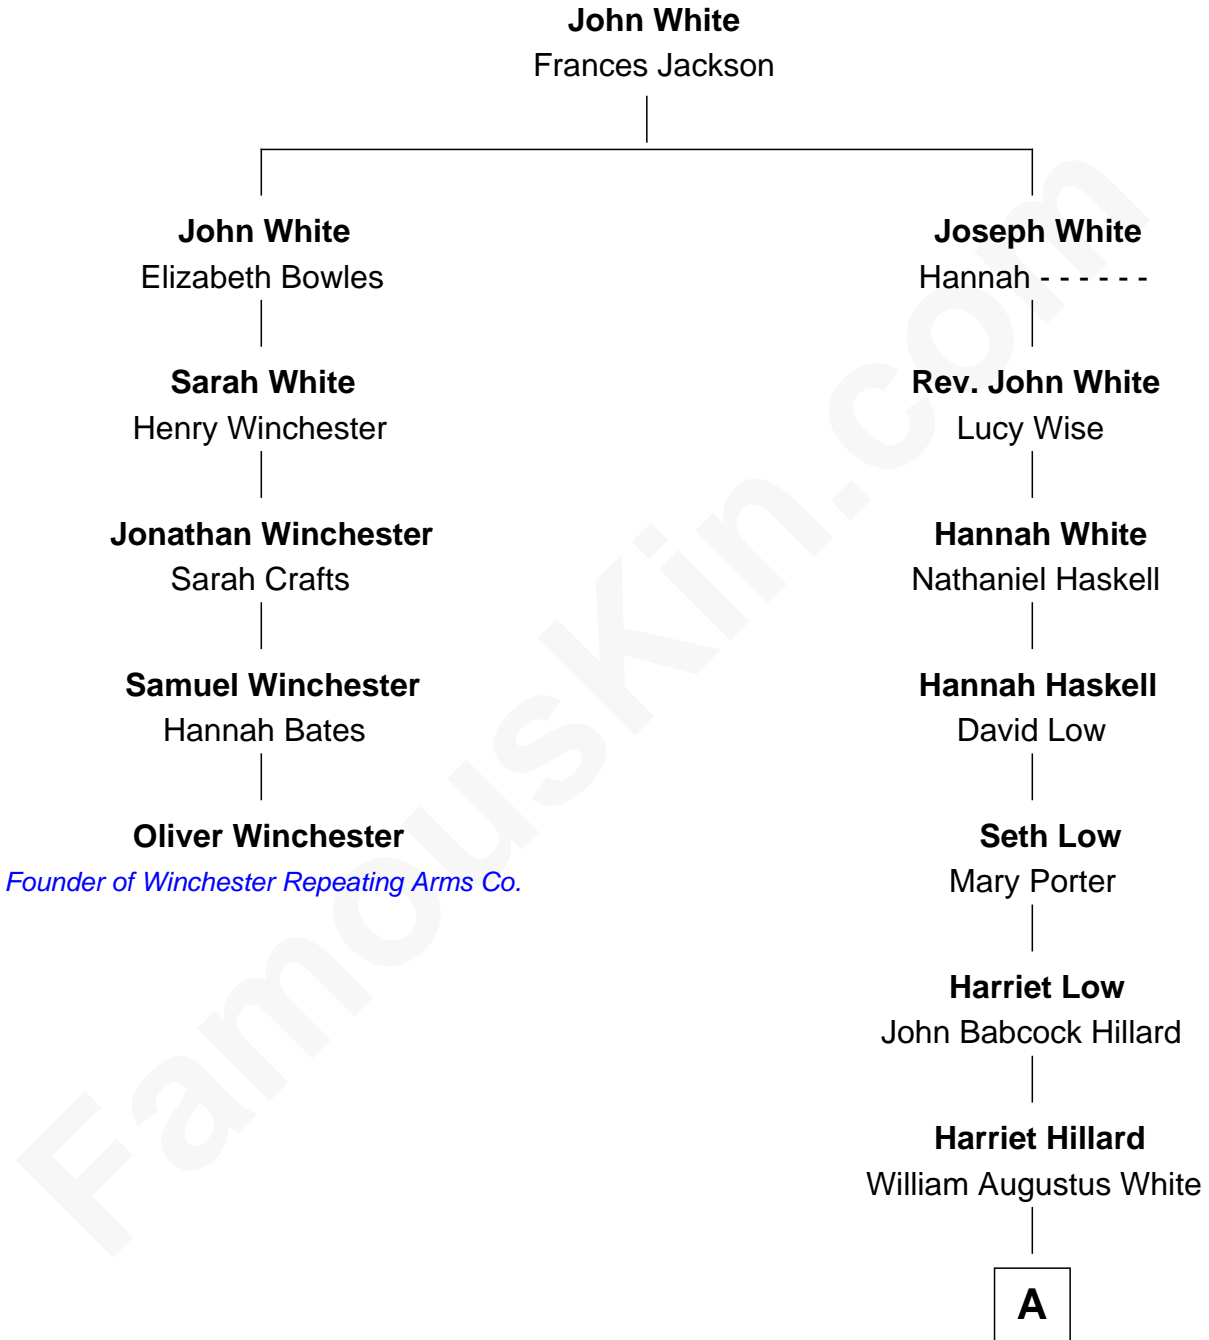

FamousKin.com

Relationship Chart of

Oliver Winchester

Founder of Winchester Repeating Arms Co.

4th cousin 5 times removed of

Bill Weld

68th Governor of Massachusetts

A

—
Margaret Low White

Francis Minot Weld

—
David Weld

Mary Blake Nichols

—
Bill Weld

68th Governor of Massachusetts

FamousKin.com