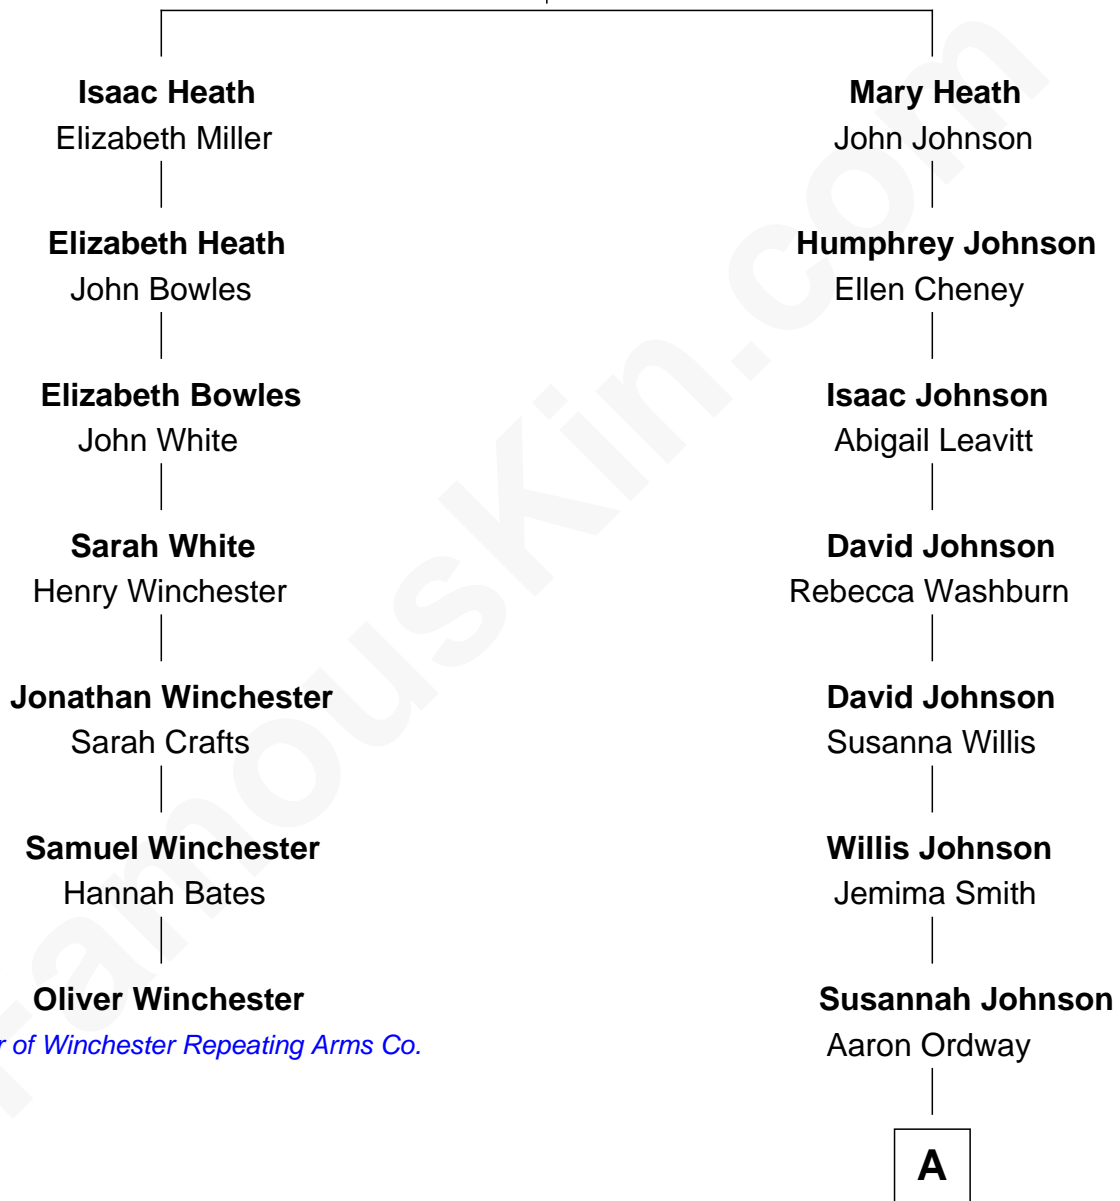

FamousKin.com

Relationship Chart of

Oliver Winchester

Founder of Winchester Repeating Arms Co.

6th cousin 4 times removed of

Burl Ives

Singer and Actor

William Heath

Agnes Cheney

Jonathan Winchester

Sarah Crafts

Samuel Winchester

Hannah Bates

Oliver Winchester

Founder of Winchester Repeating Arms Co.

Susannah Johnson