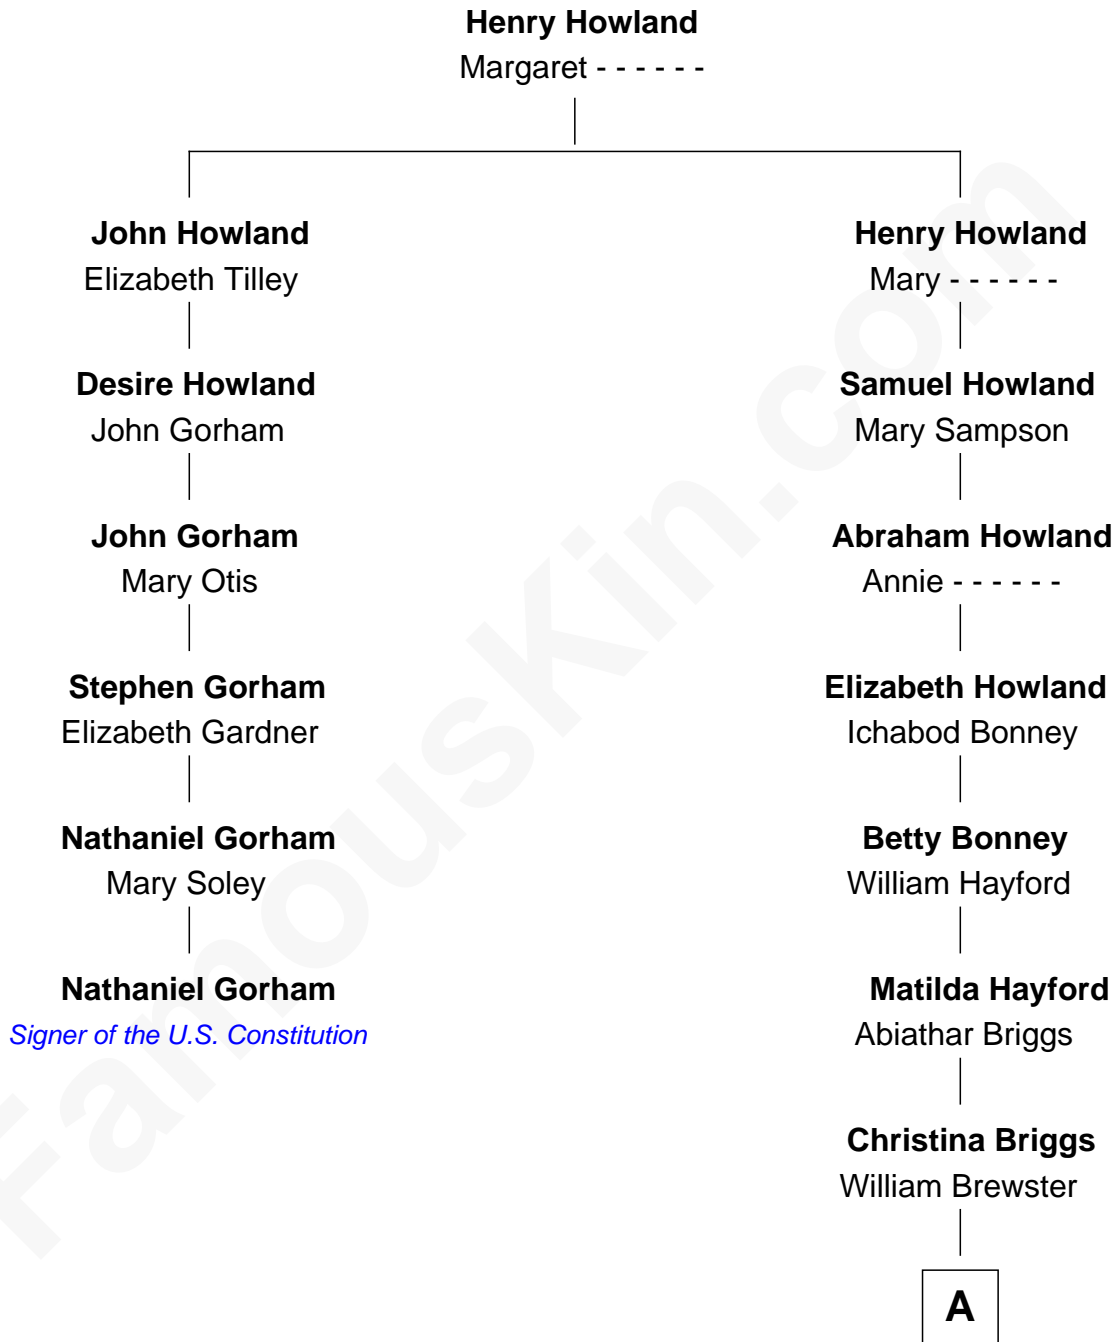

# FamousKin.com

## Relationship Chart of Nathaniel Gorham

*Signer of the U.S. Constitution*

5th cousin 4 times removed of

**Owen Brewster**

*54th Governor of Maine*

**A**

|  
**Abiatha B. Brewster**

Clara Warren

|  
**William Edmund Brewster**

Carrie S. Bridges

|  
**Owen Brewster**

*54th Governor of Maine*

FamousKin.com