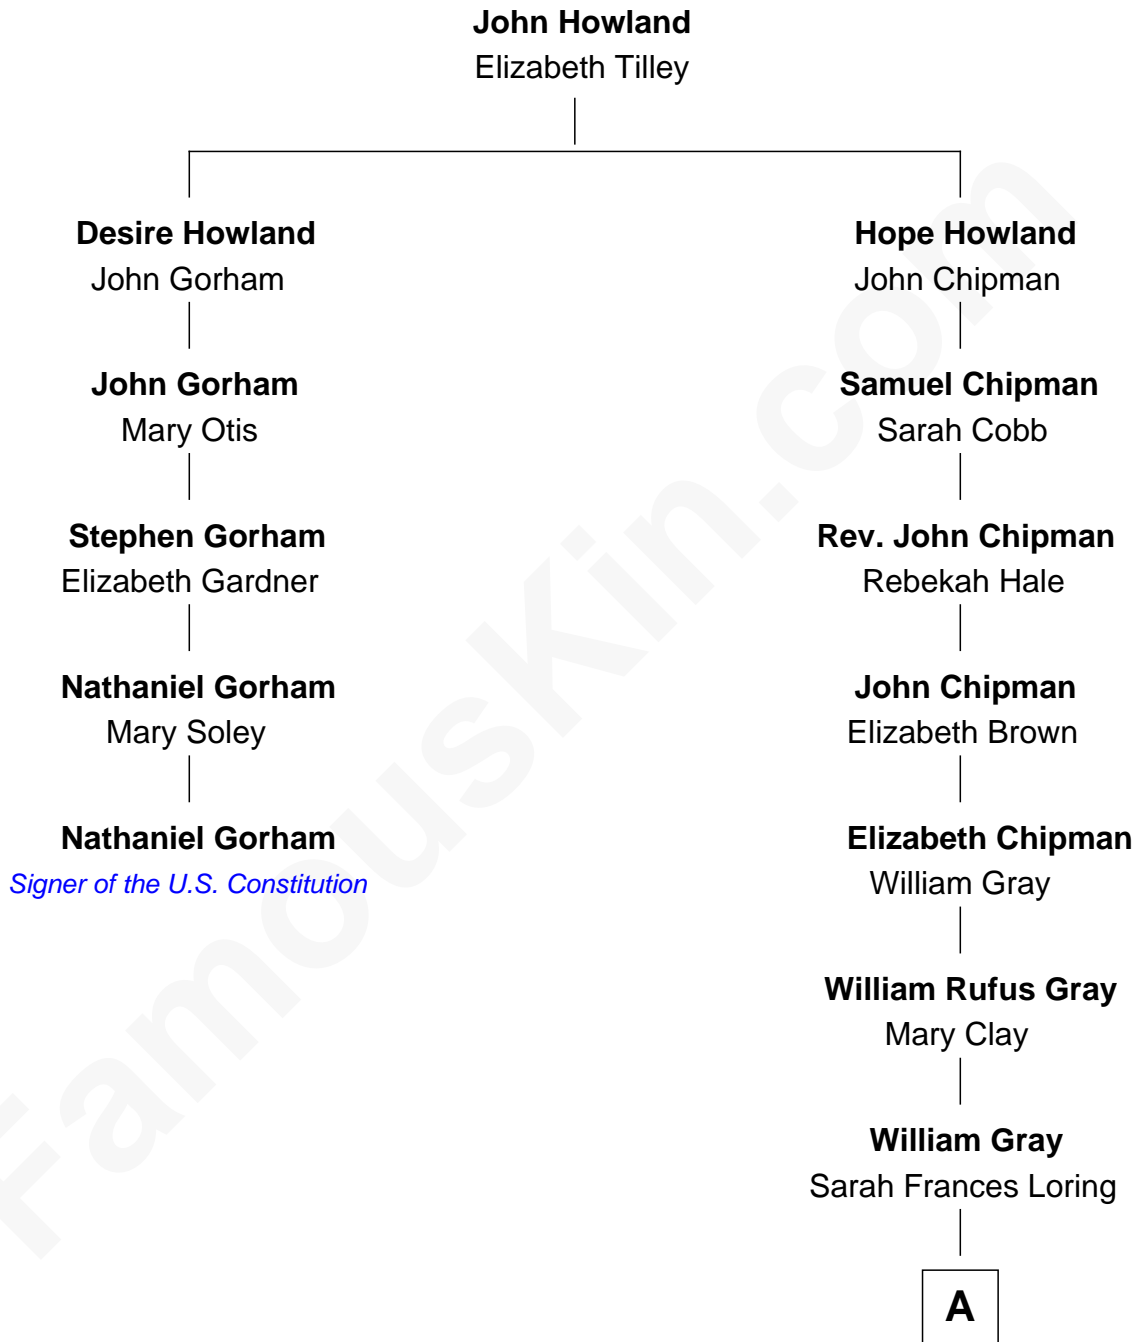

## Relationship Chart of

### Nathaniel Gorham

*Signer of the U.S. Constitution*

4th cousin 6 times removed of

**Story Musgrave**

*NASA Astronaut*

**A**

Edward Gray  
Elizabeth Gray Story

Marguerite Gray  
John Butler Swann

Marguerite Swann  
Percy Musgrave

Story Musgrave  
*NASA Astronaut*

FamousKin.com