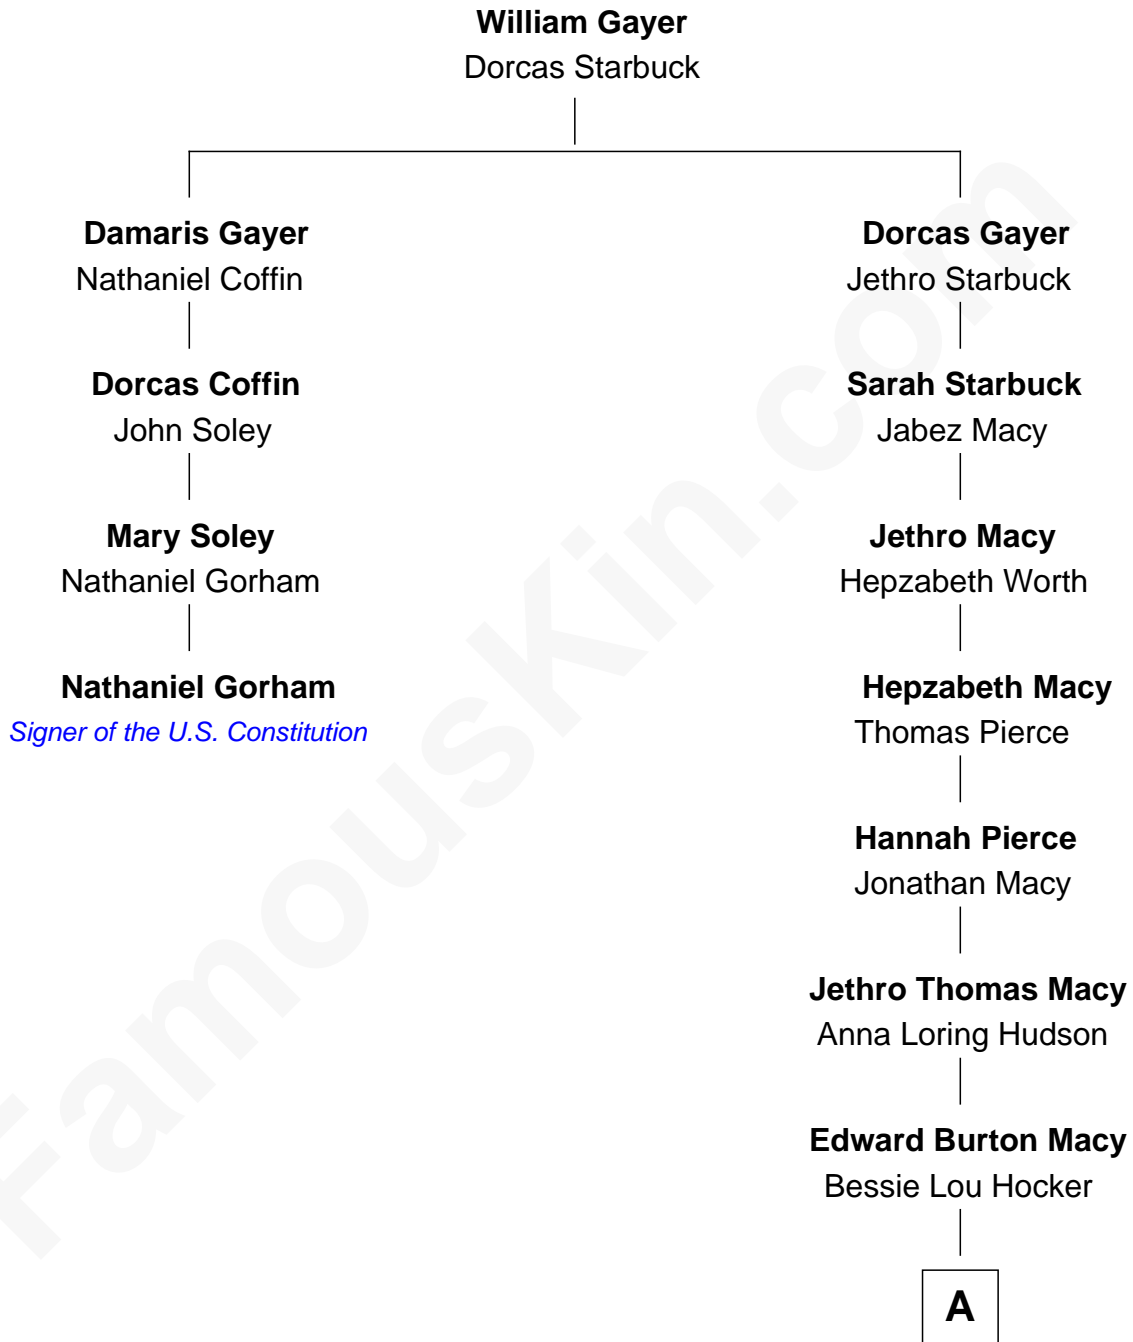

# FamousKin.com

## Relationship Chart of

### Nathaniel Gorham

*Signer of the U.S. Constitution*

3rd cousin 7 times removed of

**Matt Bomer**

*TV and Movie Actor*

**A**

|  
**Ishmael Wilford Macy**  
Fanny Elizabeth Heller

|  
**Martha Alice Macy**  
Victor Bruce Staton