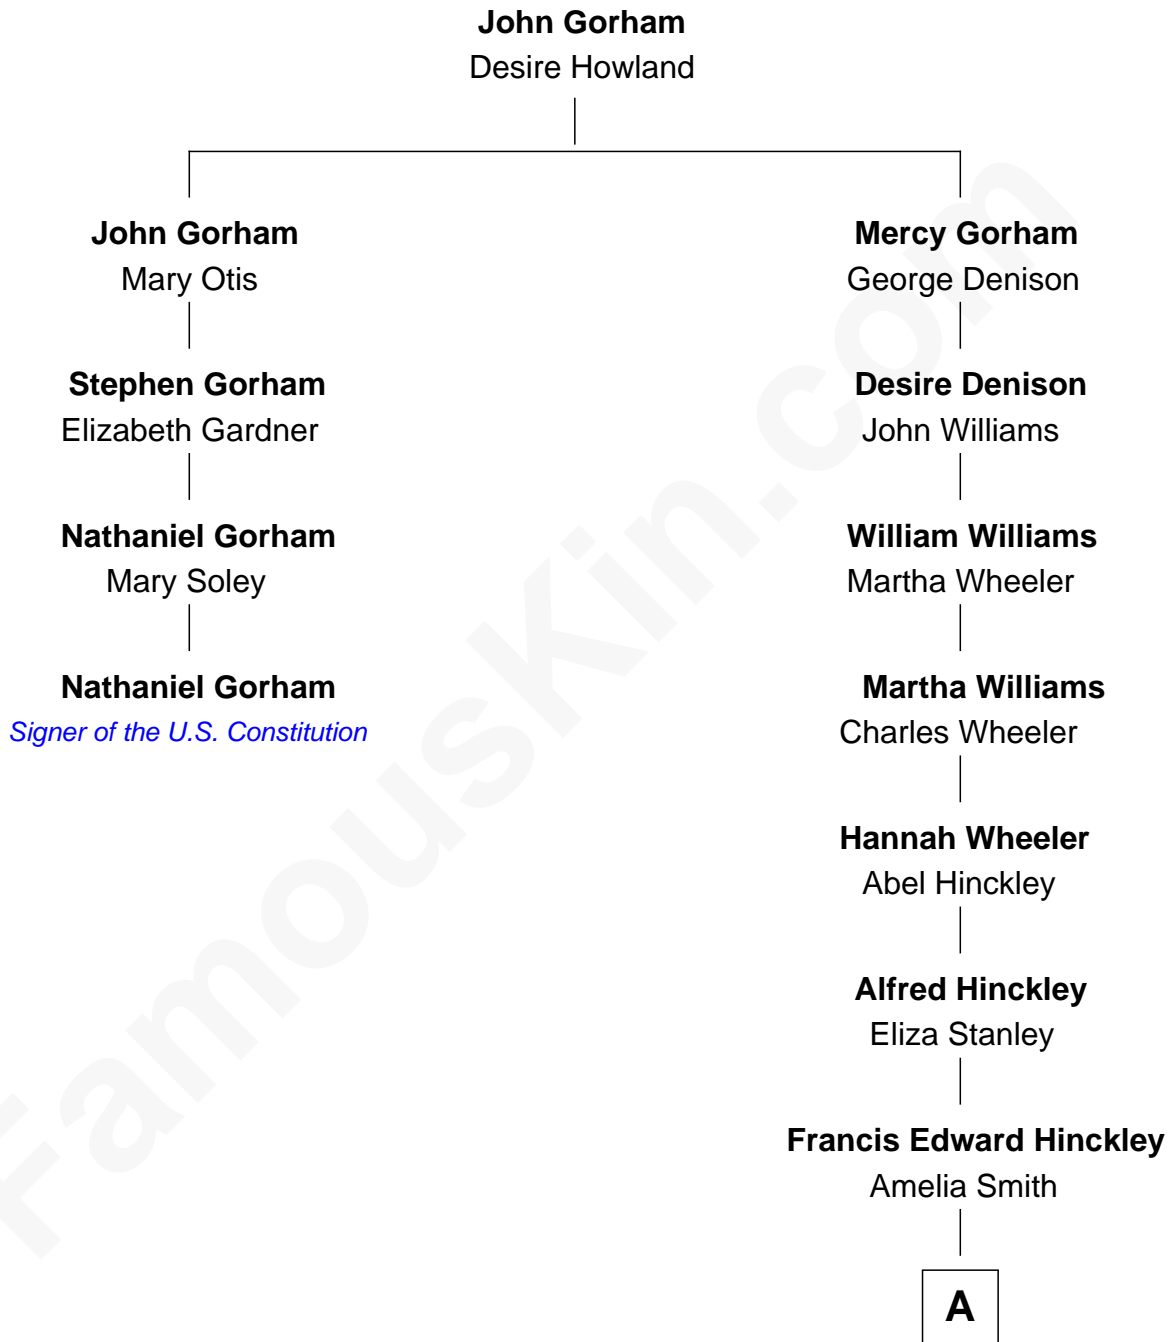

FamousKin.com

Relationship Chart of Nathaniel Gorham

Signer of the U.S. Constitution

3rd cousin 6 times removed of

John Hinckley, Jr.

Shot President Ronald Reagan

A

|
Percival Porter Hinckley
Katherine Avilla Warnock

|
John Warnock Hinckley
Jo Ann Moore

|
John Hinckley, Jr.
Shot President Ronald Reagan

FamousKin.com