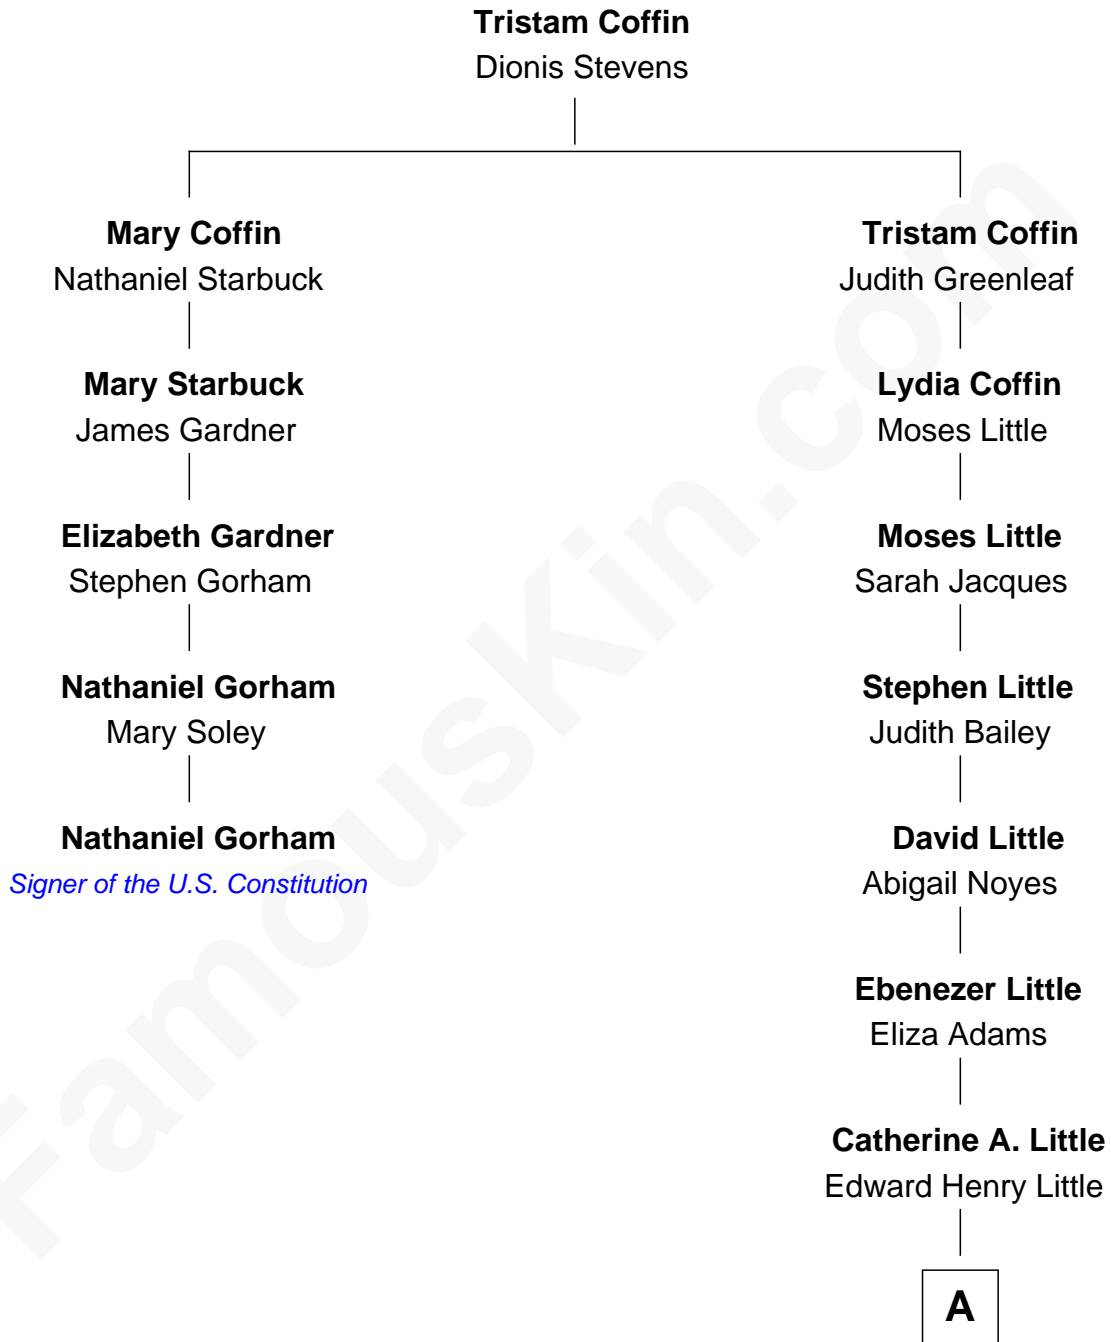

FamousKin.com

Relationship Chart of

Nathaniel Gorham

Signer of the U.S. Constitution

4th cousin 6 times removed of

Charlie Baker

72nd Governor of Massachusetts