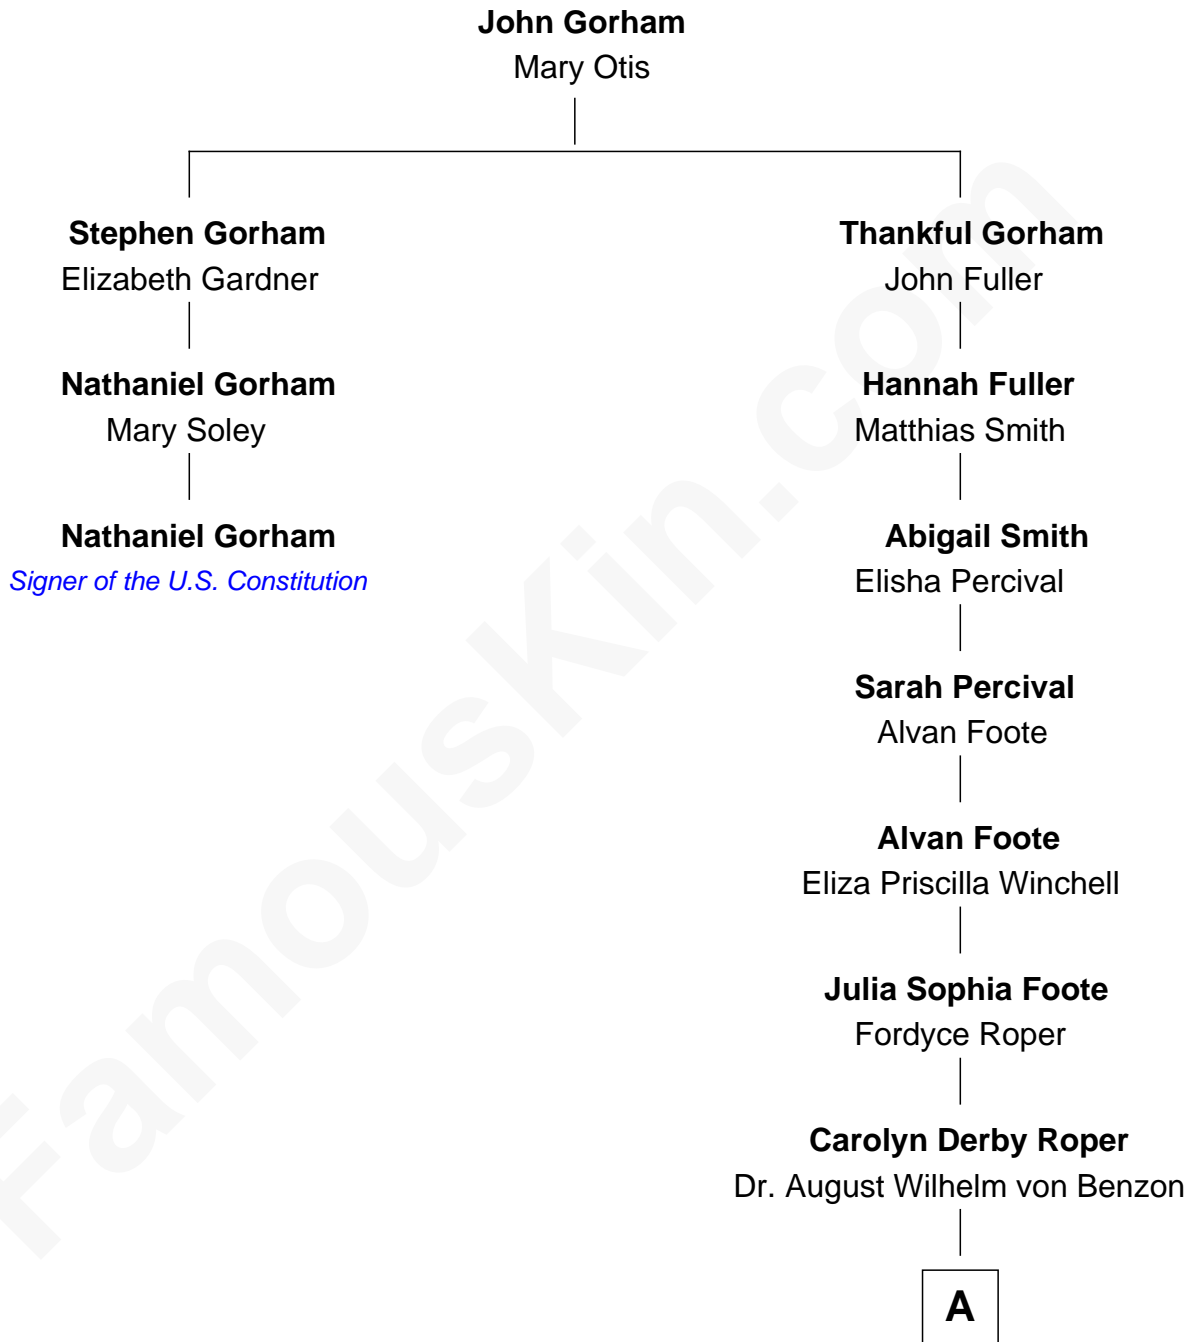

**FamousKin.com**  
**Relationship Chart of**  
**Nathaniel Gorham**

*Signer of the U.S. Constitution*

**2nd cousin 6 times removed of**

**Richard Chamberlain**

*TV and Movie Actor*

A

Elsa Winnifred von Benzon