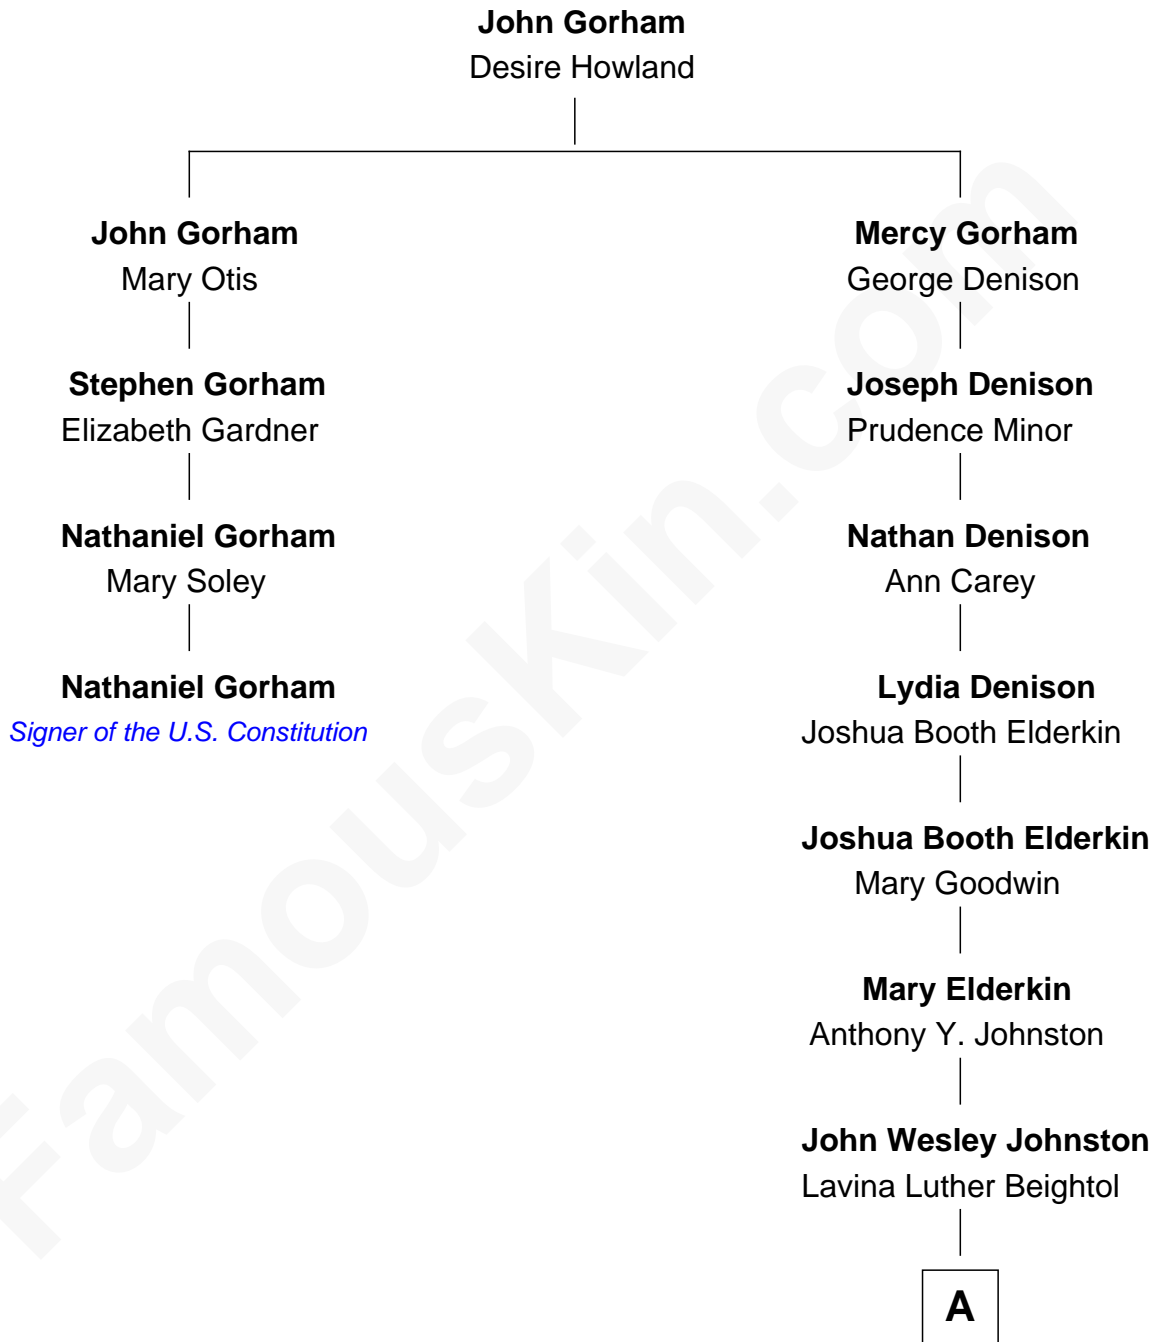

FamousKin.com

Relationship Chart of

Nathaniel Gorham

Signer of the U.S. Constitution

3rd cousin 7 times removed of

Dr. Peggy Whitson

NASA and Axiom Space Astronaut

A

Charles Wesley Johnston

Mabel Anna Garland

Wanda Pauline Johnston

Christien O. Walters

Beth Avalee Walters

Earl Keith Whitson

Dr. Peggy Whitson

NASA and Axiom Space Astronaut