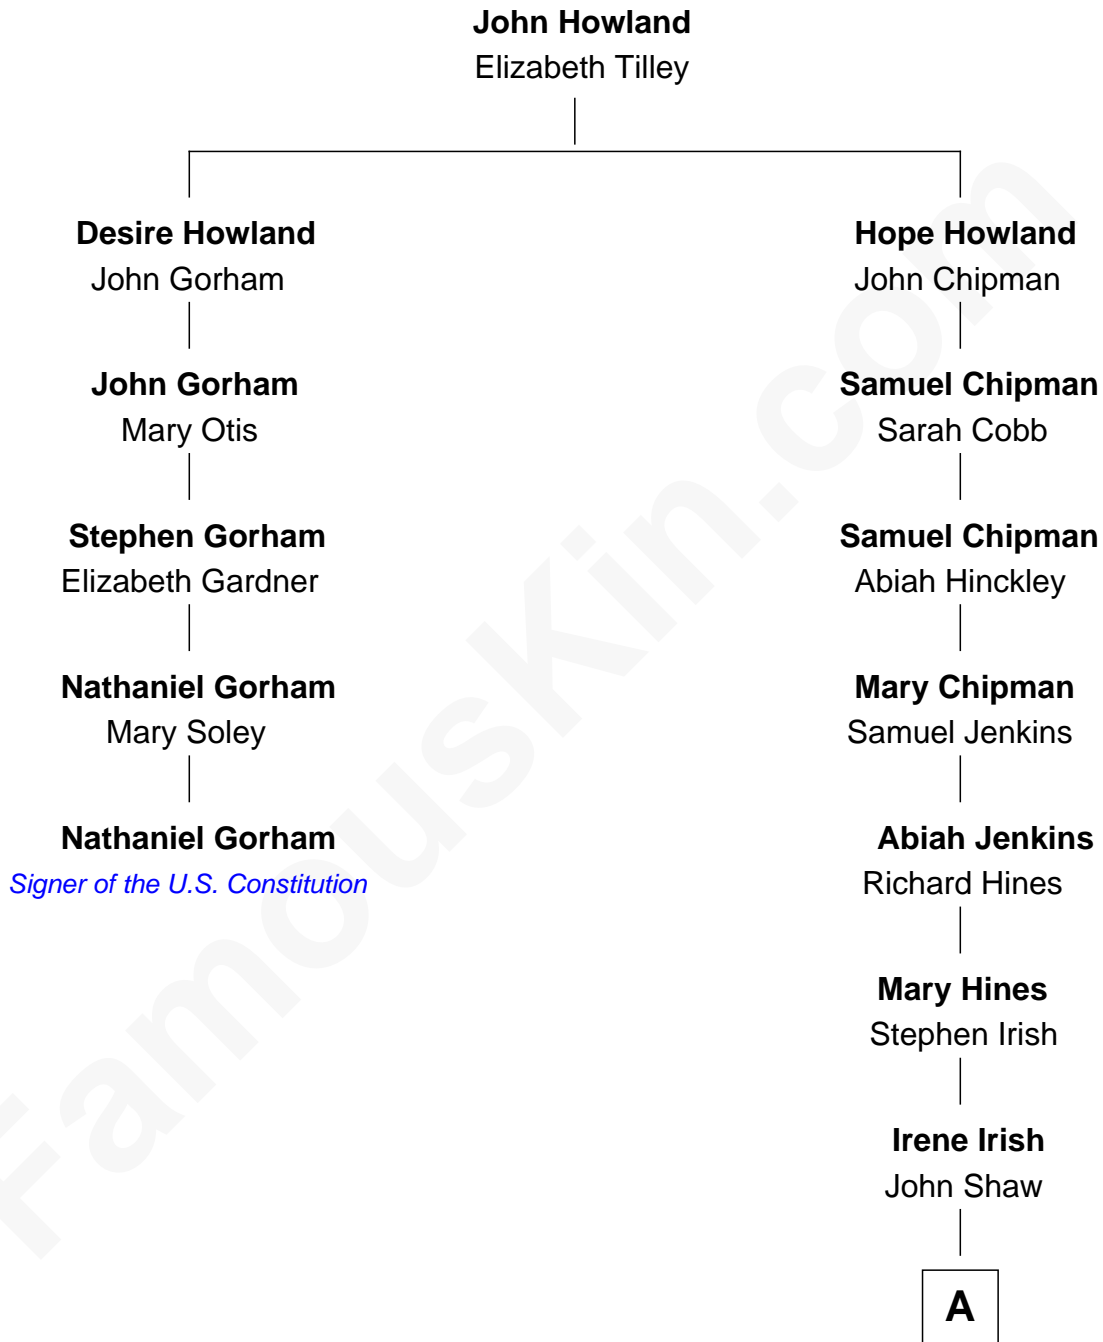

FamousKin.com

Relationship Chart of Nathaniel Gorham

Signer of the U.S. Constitution

4th cousin 6 times removed of

Alan Taylor

Historian and Pulitzer Prize Author

A

—
Jotham Shaw
Lora Etta Green

—
Nellie R. Shaw
Ruel E. Taylor

—
Ruel Edward Taylor
Virginia Ruth Craig

—
Alan Taylor
Historian and Author