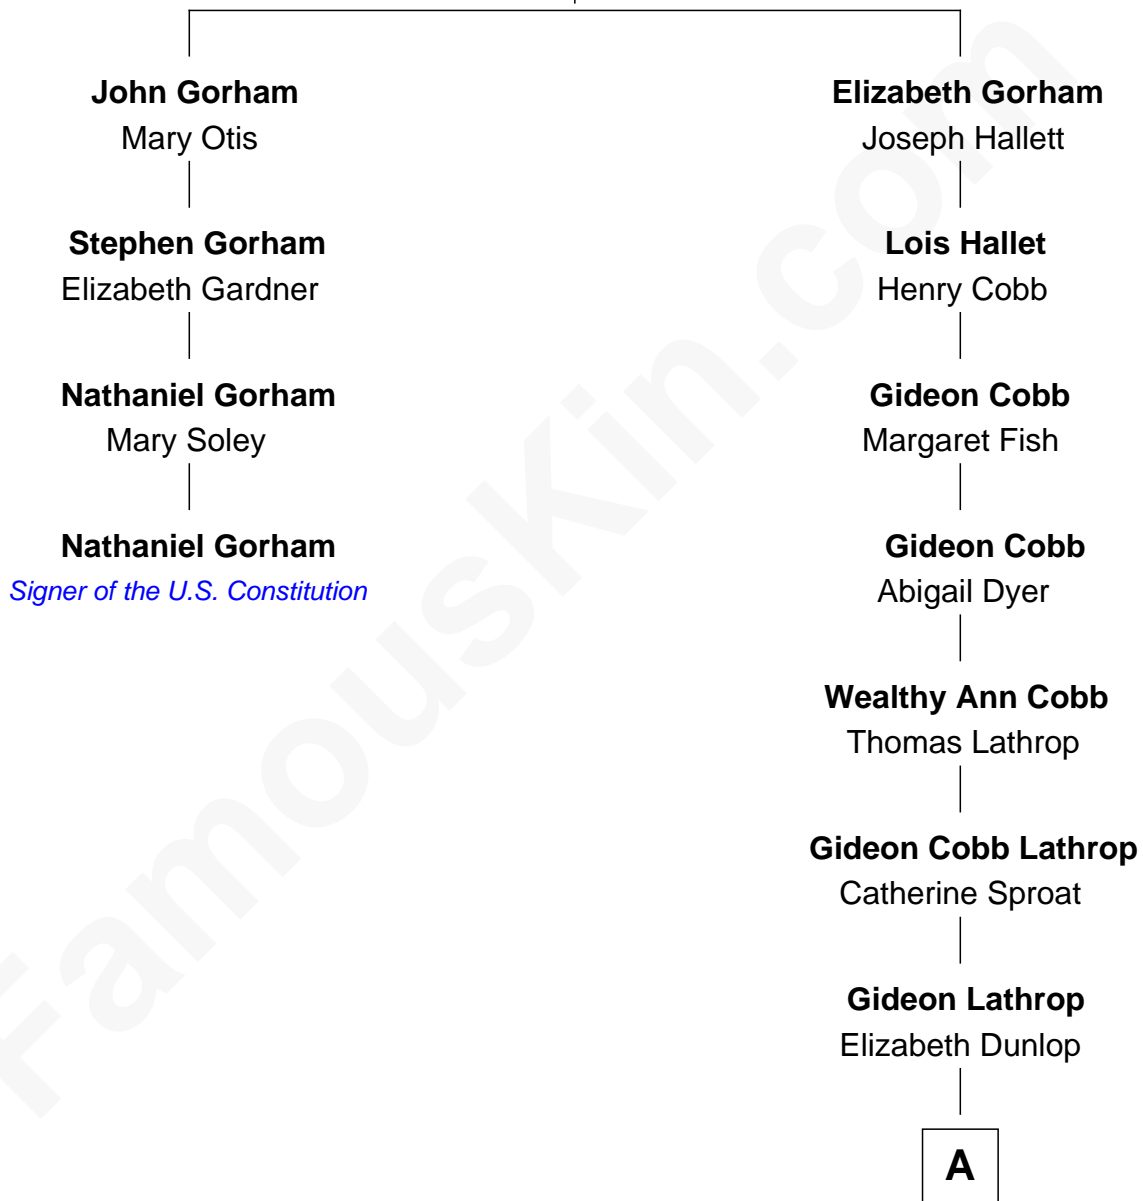

## Relationship Chart of

### Nathaniel Gorham

*Signer of the U.S. Constitution*

3rd cousin 7 times removed of

**Ann B. Davis**

*TV Actress*

**John Gorham**  
Desire Howland

**A**

—  
**Helen Elizabeth Lathrop**

Francis H. Stott

—  
**Arthur Curtiss Stott**

Harriet E. Evans

—  
**Marguerite Stott**

Cassius Miles Davis

—  
**Ann B. Davis**

*TV Actress*

FamousKin.com