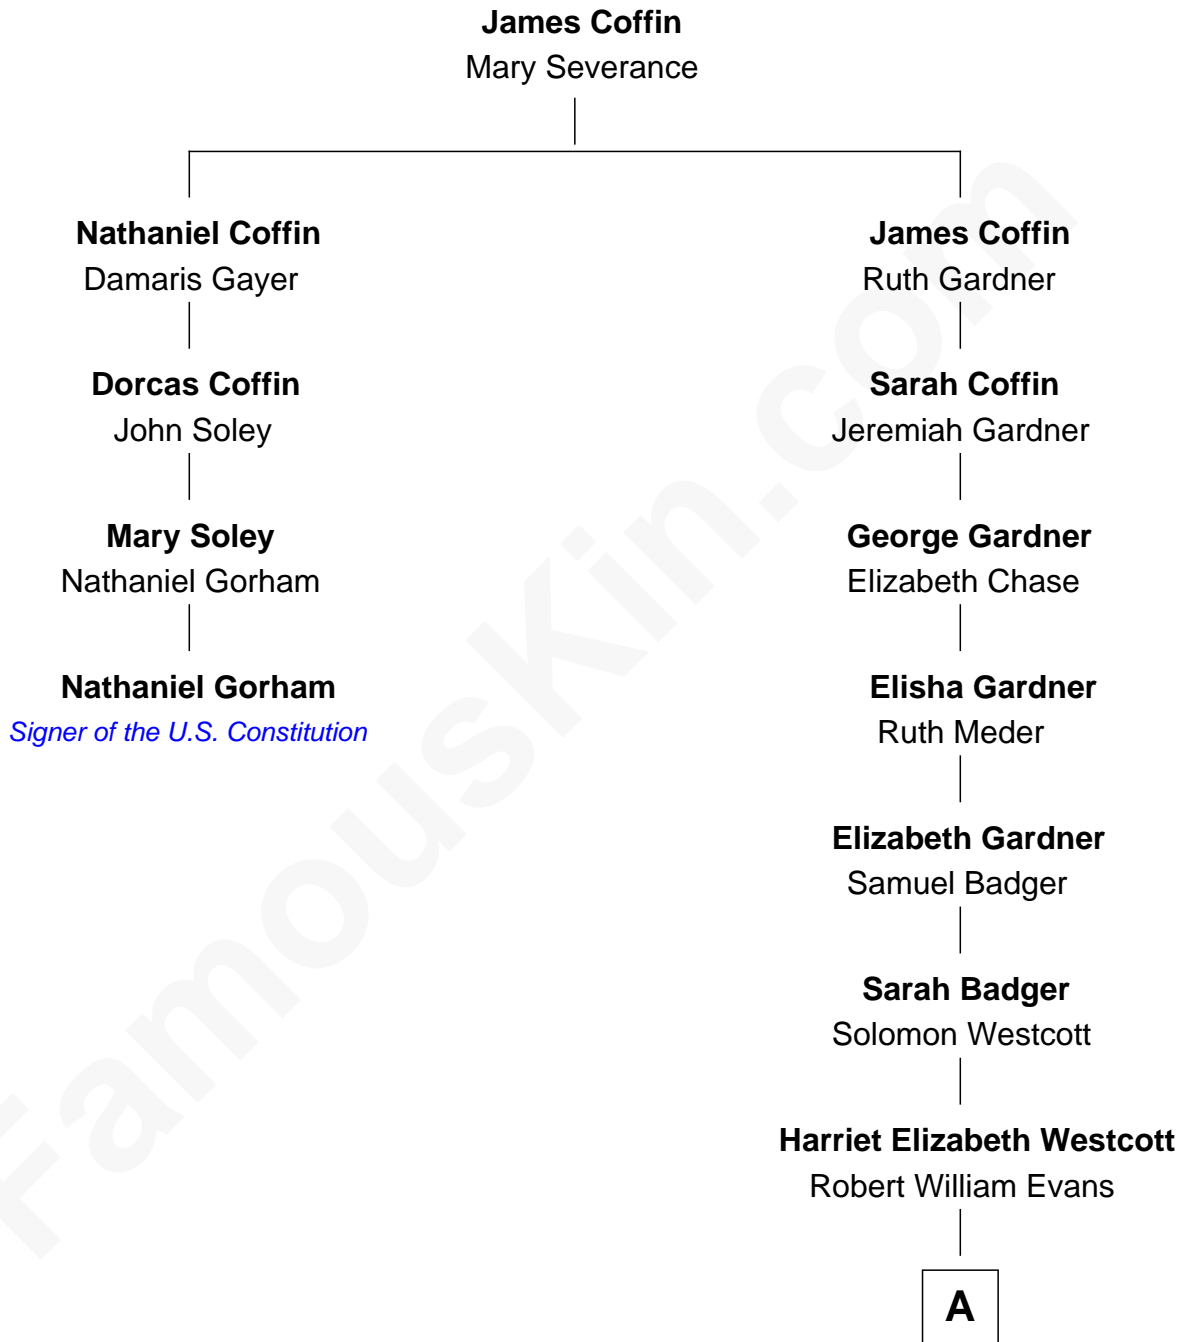

## Relationship Chart of

### Nathaniel Gorham

*Signer of the U.S. Constitution*

3rd cousin 6 times removed of

**Ann B. Davis**

*TV Actress*

**A**

**Harriet E. Evans**  
Arthur Curtiss Stott

**Marguerite Stott**  
Cassius Miles Davis