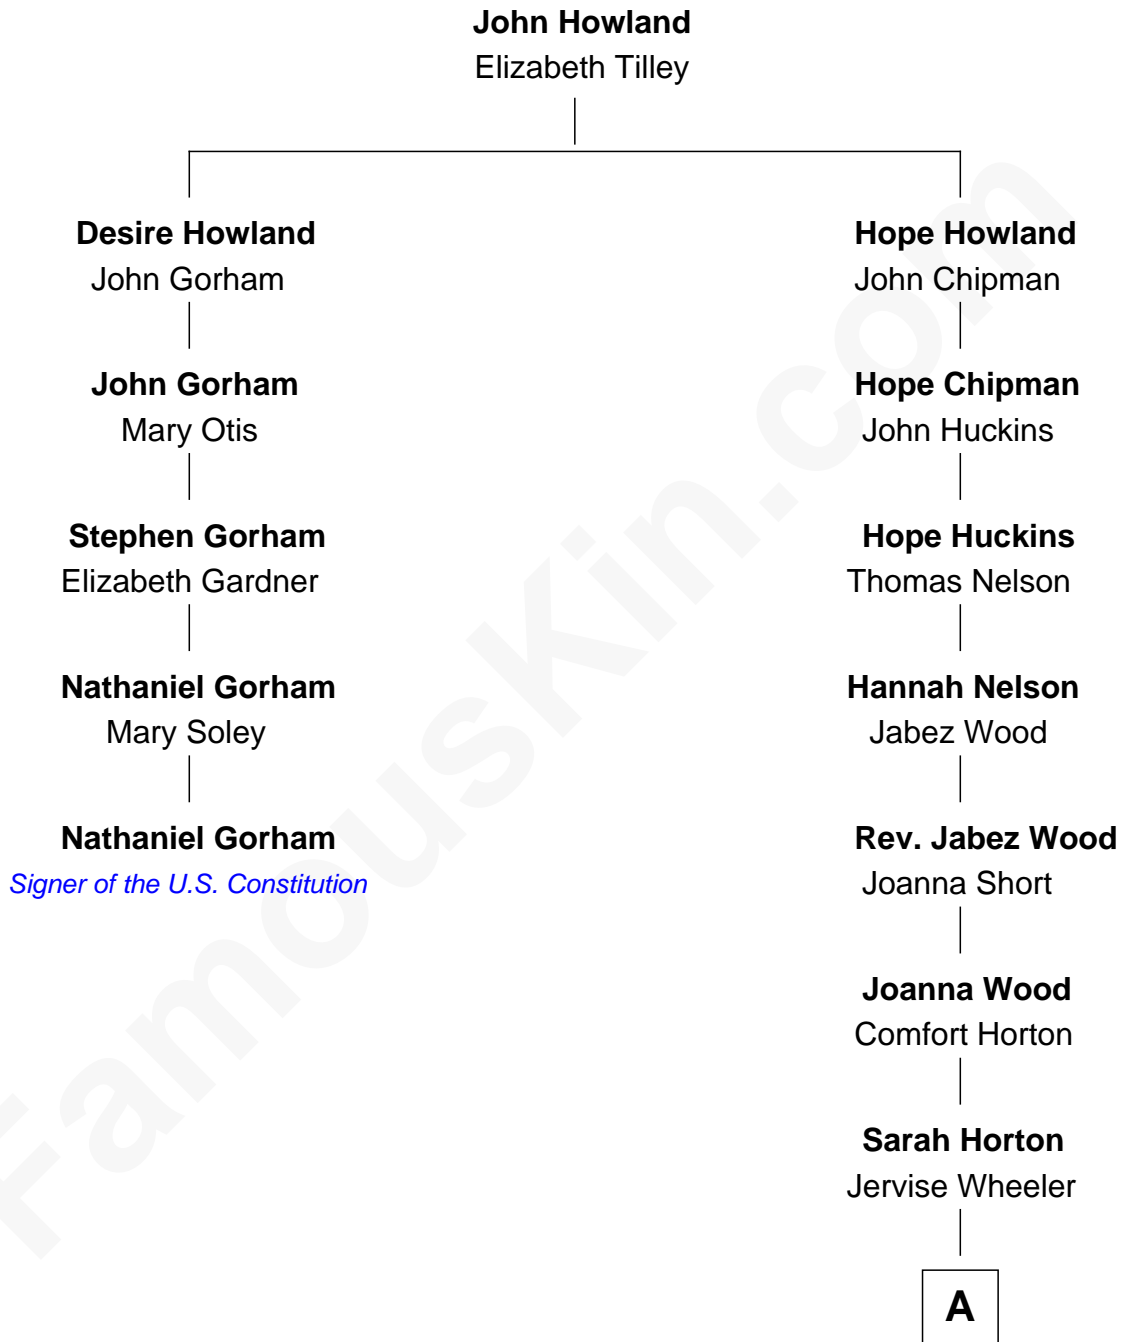

## Relationship Chart of

### Nathaniel Gorham

*Signer of the U.S. Constitution*

4th cousin 9 times removed of

**Nat Faxon**

*Actor, Comedian, Director and Screenwriter*

**A**

**Betsey S. Wheeler**

Levi Pierce