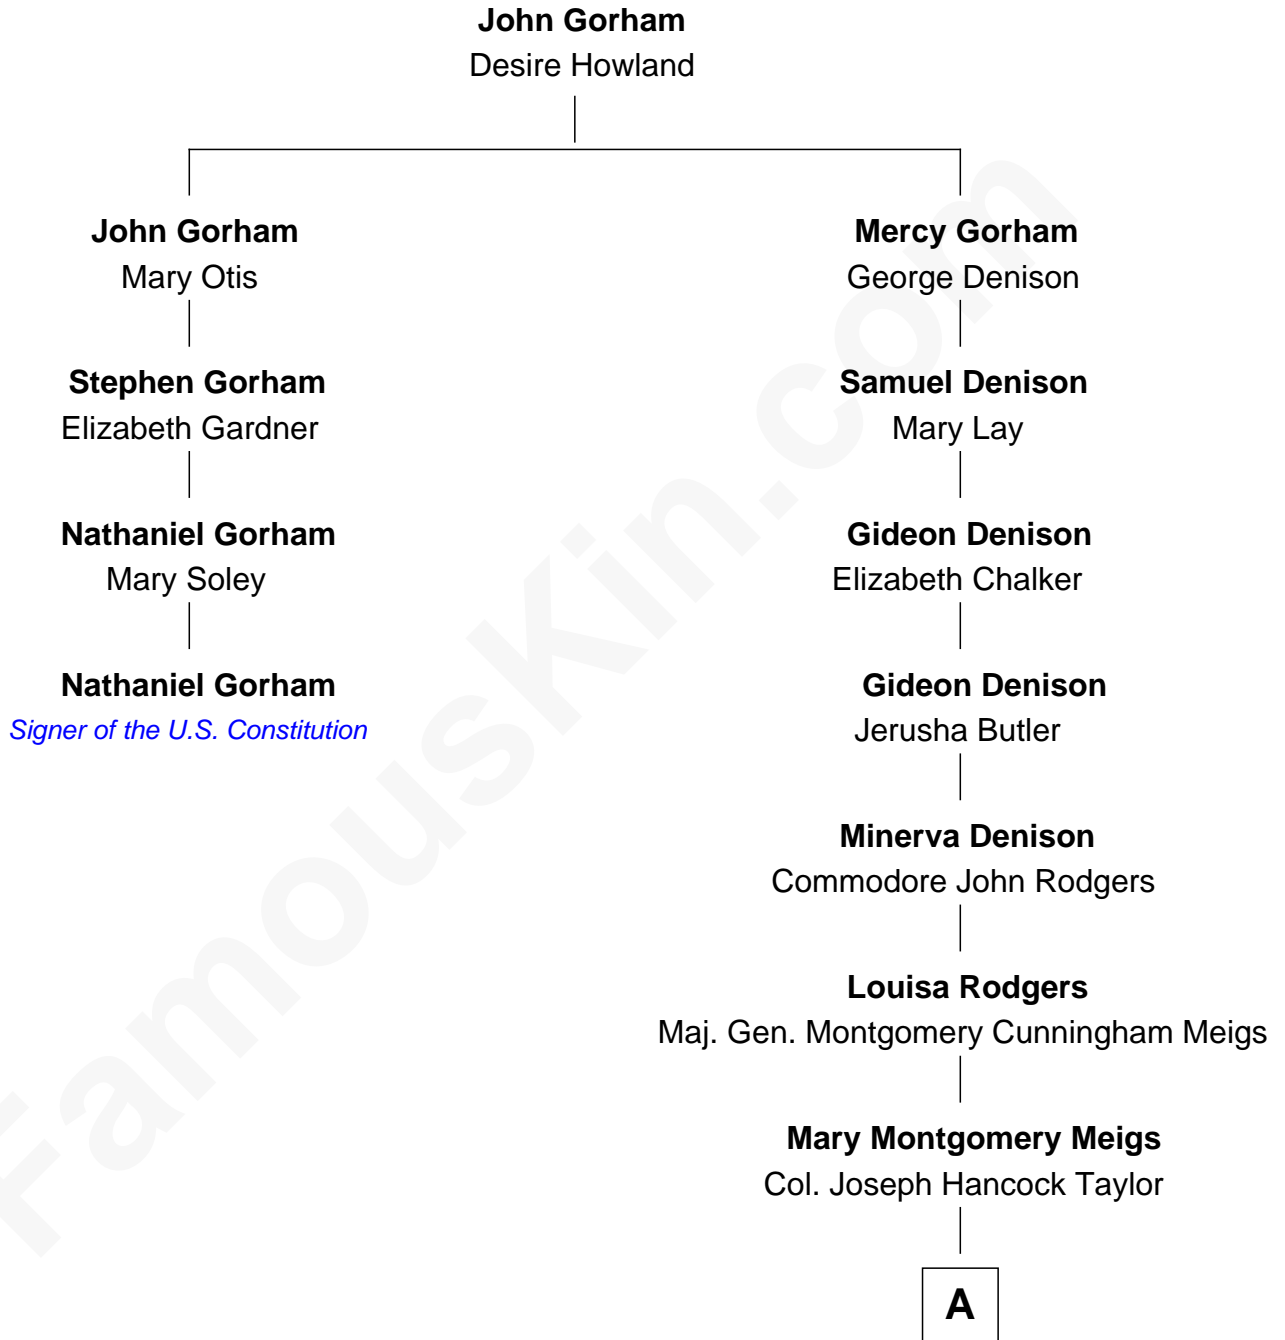

## Relationship Chart of

### Nathaniel Gorham

*Signer of the U.S. Constitution*

3rd cousin 7 times removed of

**Parker Stevenson**

*TV and Movie Actor*

**A**

—  
**Evelyn Taylor**

Eli Kirk Price