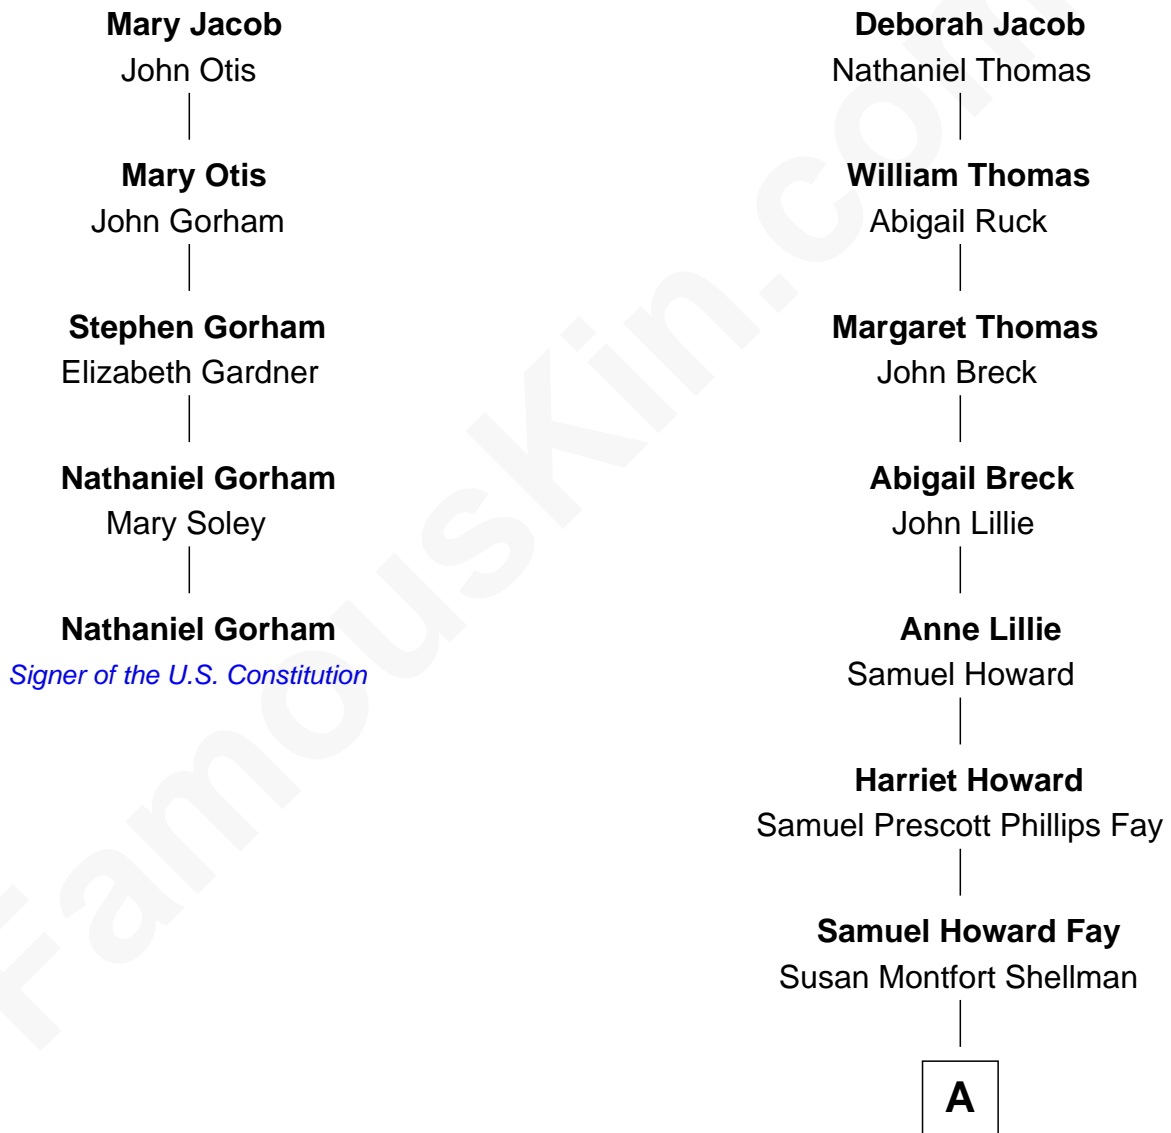

FamousKin.com Relationship Chart of

Nathaniel Gorham

Signer of the U.S. Constitution

4th cousin 6 times removed of

George H. W. Bush

41st U.S. President

Nicholas Jacob

Mary Gilman

A

—
Harriet Eleanor Fay
Rev. James Smith Bush

—
Samuel Prescott Bush
Flora Sheldon

—
Prescott Sheldon Bush
Dorothy Wear Walker

—
George H. W. Bush
41st U.S. President

FamousKin.com