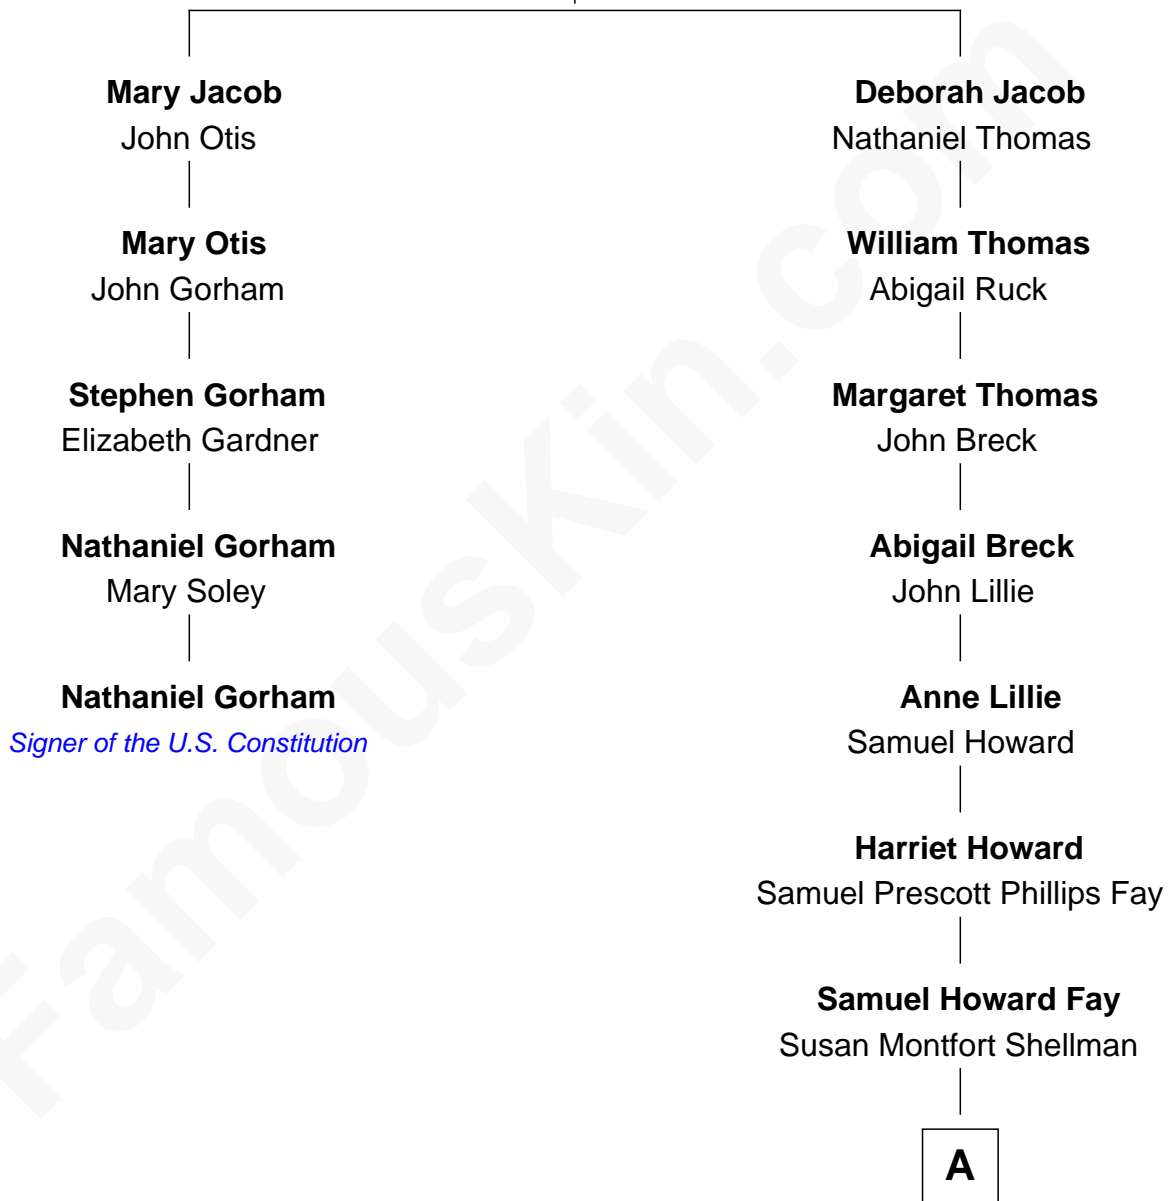

## Relationship Chart of Nathaniel Gorham

*Signer of the U.S. Constitution*

4th cousin 7 times removed of

**George W. Bush**  
*43rd U.S. President*

**Nicholas Jacob**  
Mary Gilman

**A**

**Harriet Eleanor Fay**  
Rev. James Smith Bush

**Samuel Prescott Bush**  
Flora Sheldon

**Prescott Sheldon Bush**  
Dorothy Wear Walker

**George Herbert Walker Bush**  
Barbara Pierce

**George W. Bush**  
*43rd U.S. President*

FamousKin.com