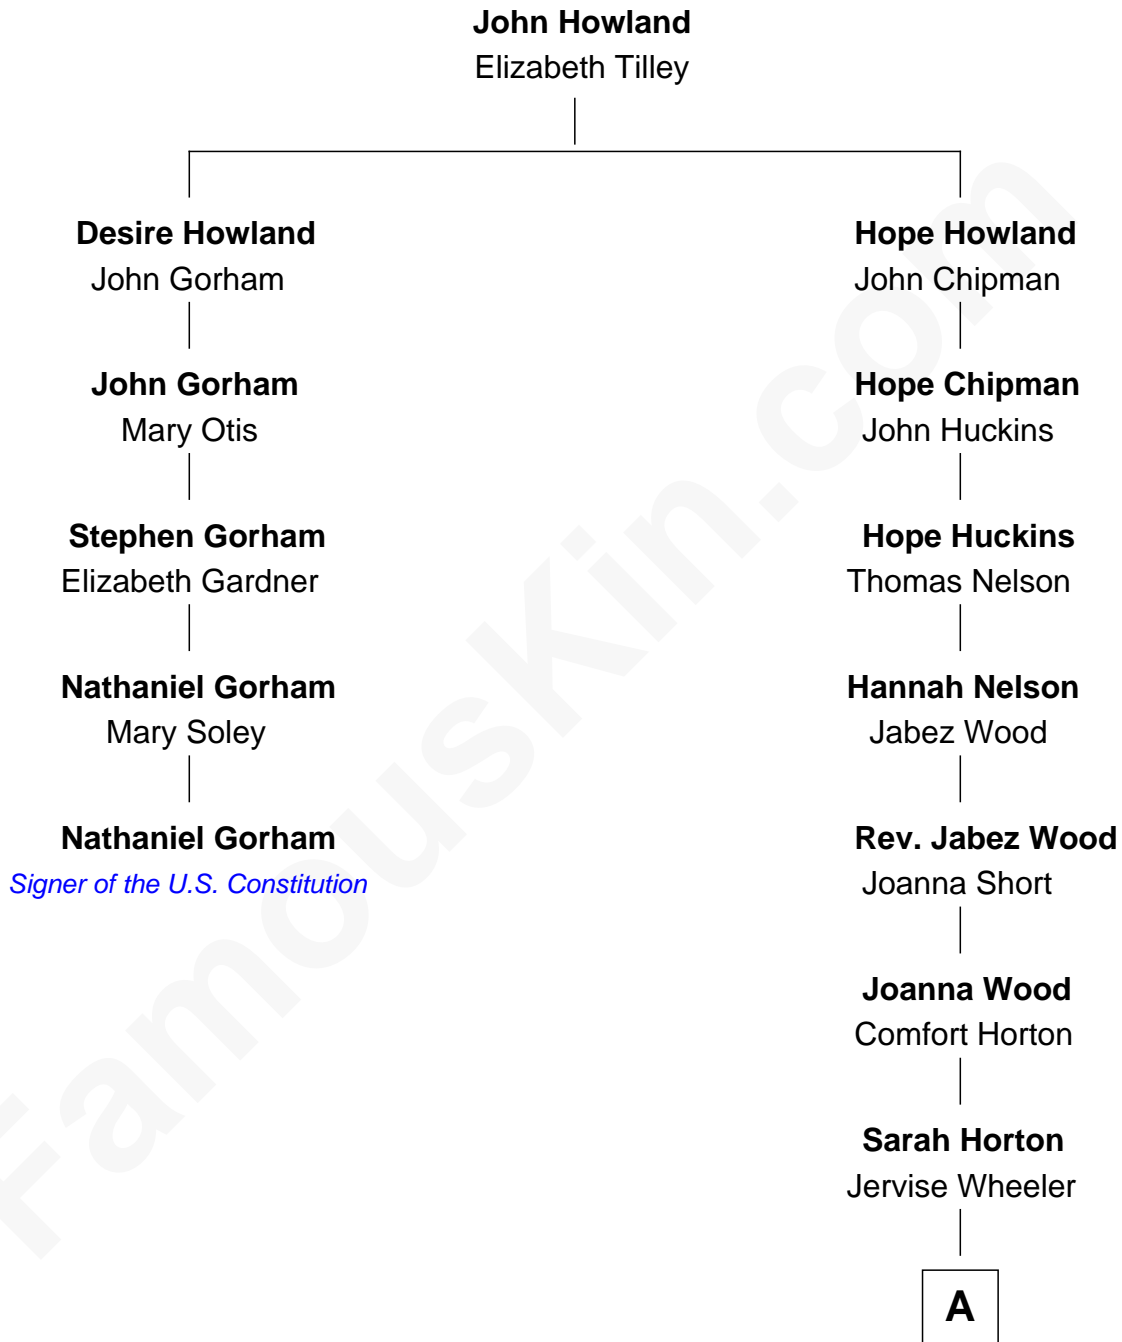

FamousKin.com

Relationship Chart of Nathaniel Gorham

Signer of the U.S. Constitution

4th cousin 9 times removed of

George W. Bush
43rd U.S. President

A

Betsey S. Wheeler

Levi Pierce

Elizabeth Slade Pierce

Cortland Philip Livingston Butler

Mary Elizabeth Butler

Robert Emmet Sheldon

Flora Sheldon

Samuel Prescott Bush

Prescott Sheldon Bush

Dorothy Wear Walker