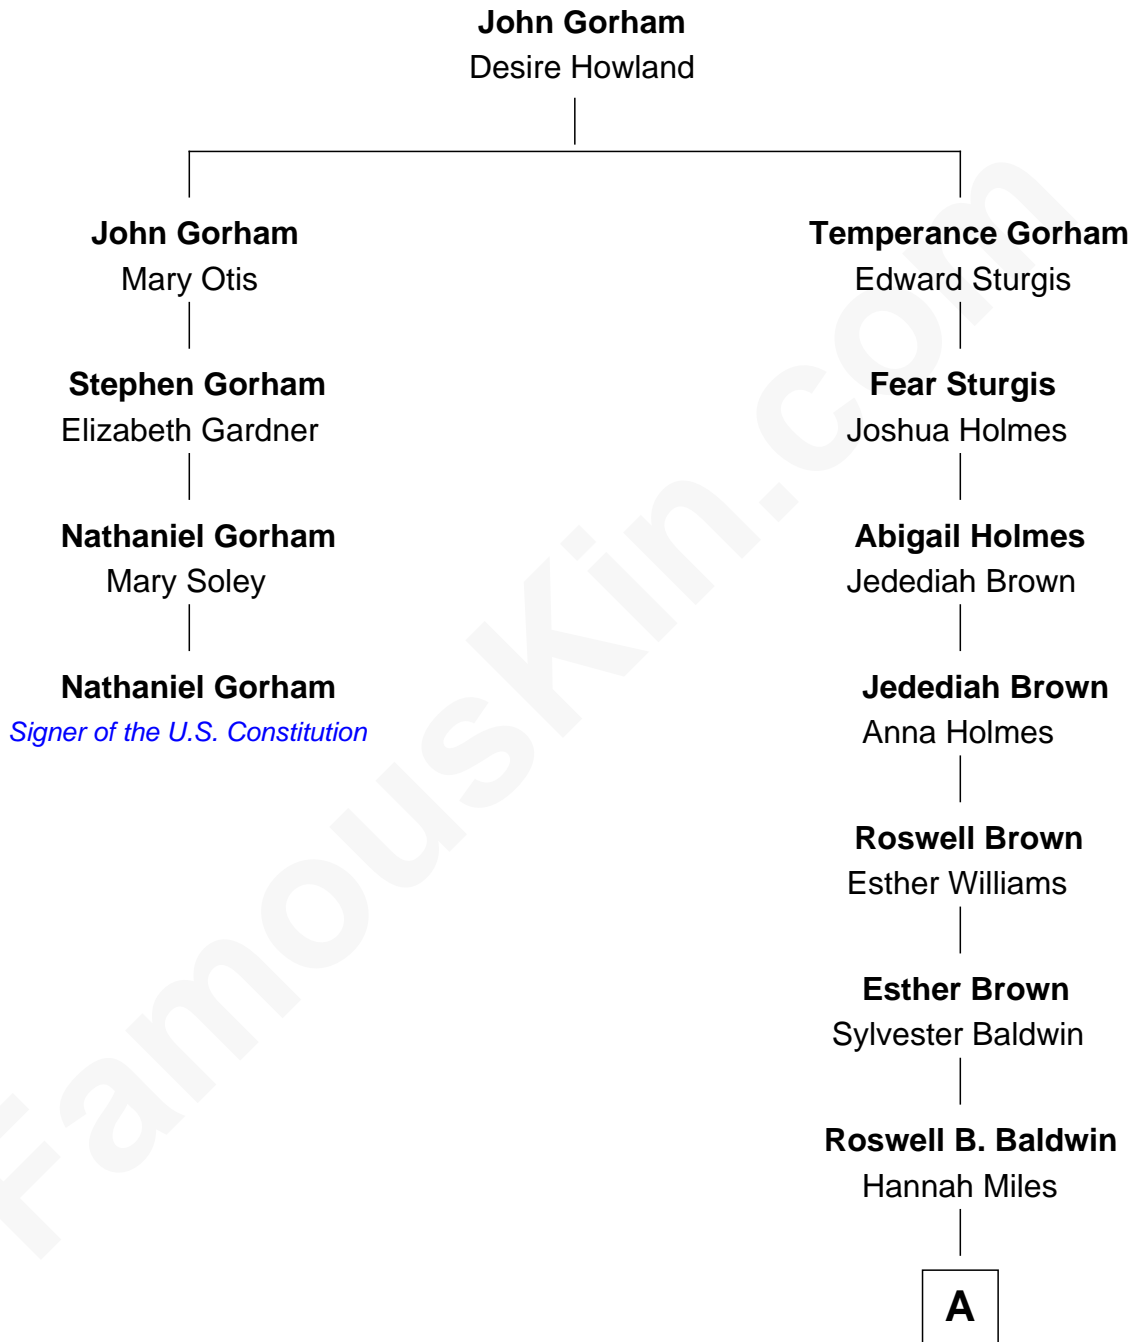

FamousKin.com

Relationship Chart of

Nathaniel Gorham

Signer of the U.S. Constitution

3rd cousin 7 times removed of

Alec Baldwin

Television and Movie Actor

A

Sylvester Davis Baldwin

Helen Irene McNamara

Alexander Rae Baldwin

Ruth Mary Noble

Alexander Rae Baldwin

Carol Newcomb Martineau

Alec Baldwin

Television and Movie Actor