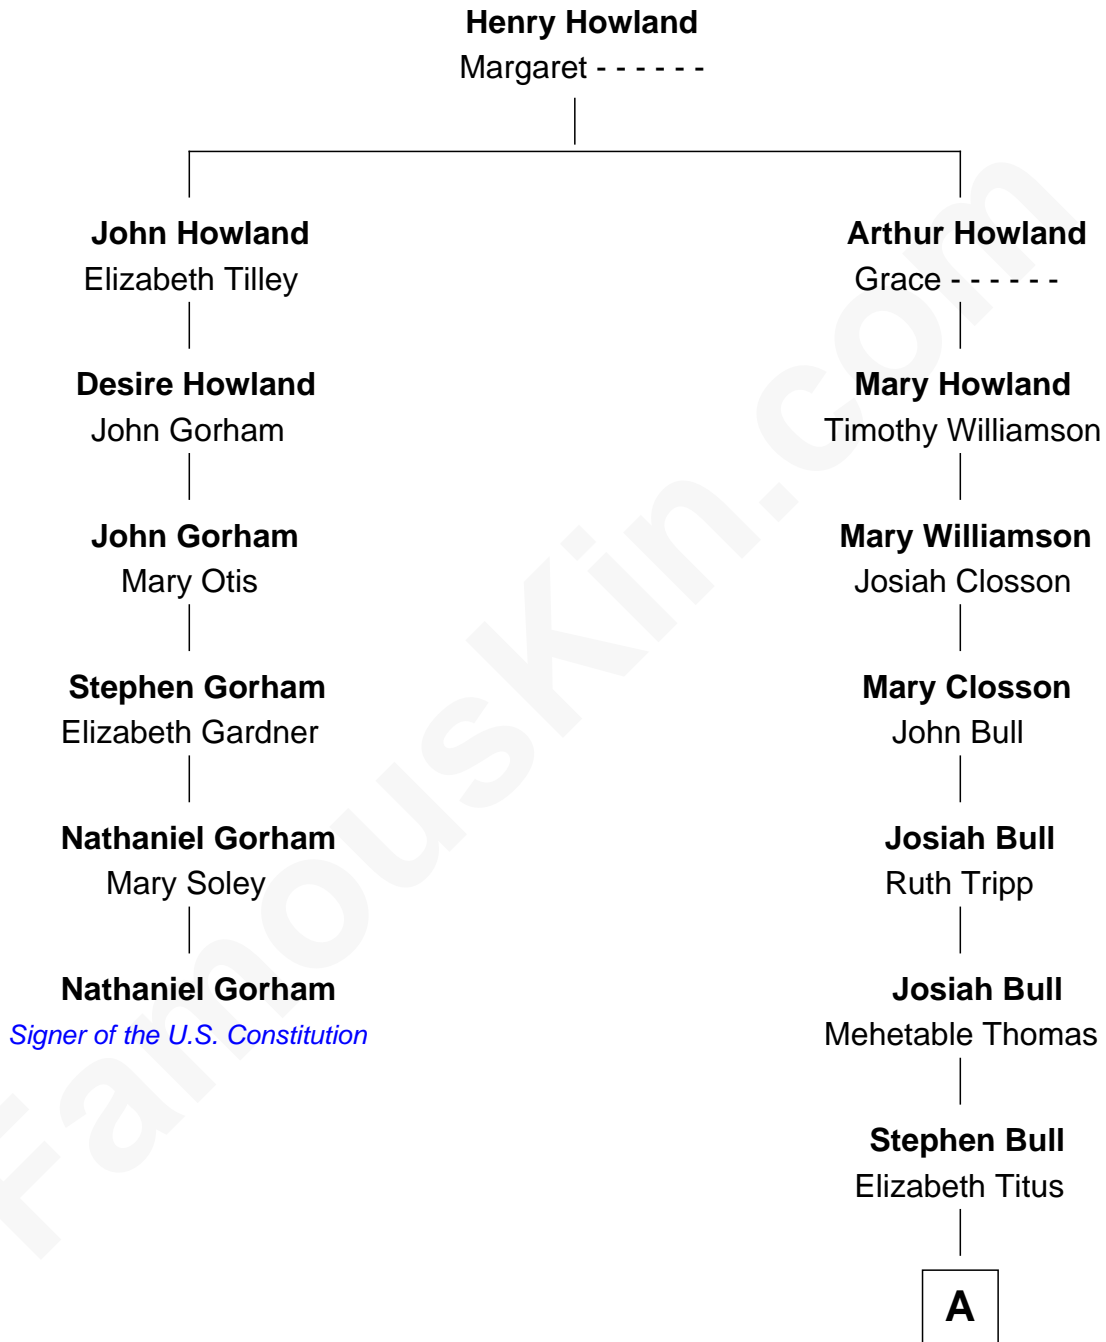

## Relationship Chart of

### Nathaniel Gorham

*Signer of the U.S. Constitution*

5th cousin 7 times removed of

**David Carradine**

*TV and Movie Actor*

**A**

|  
**Mary Bull**

Benjamin Richmond