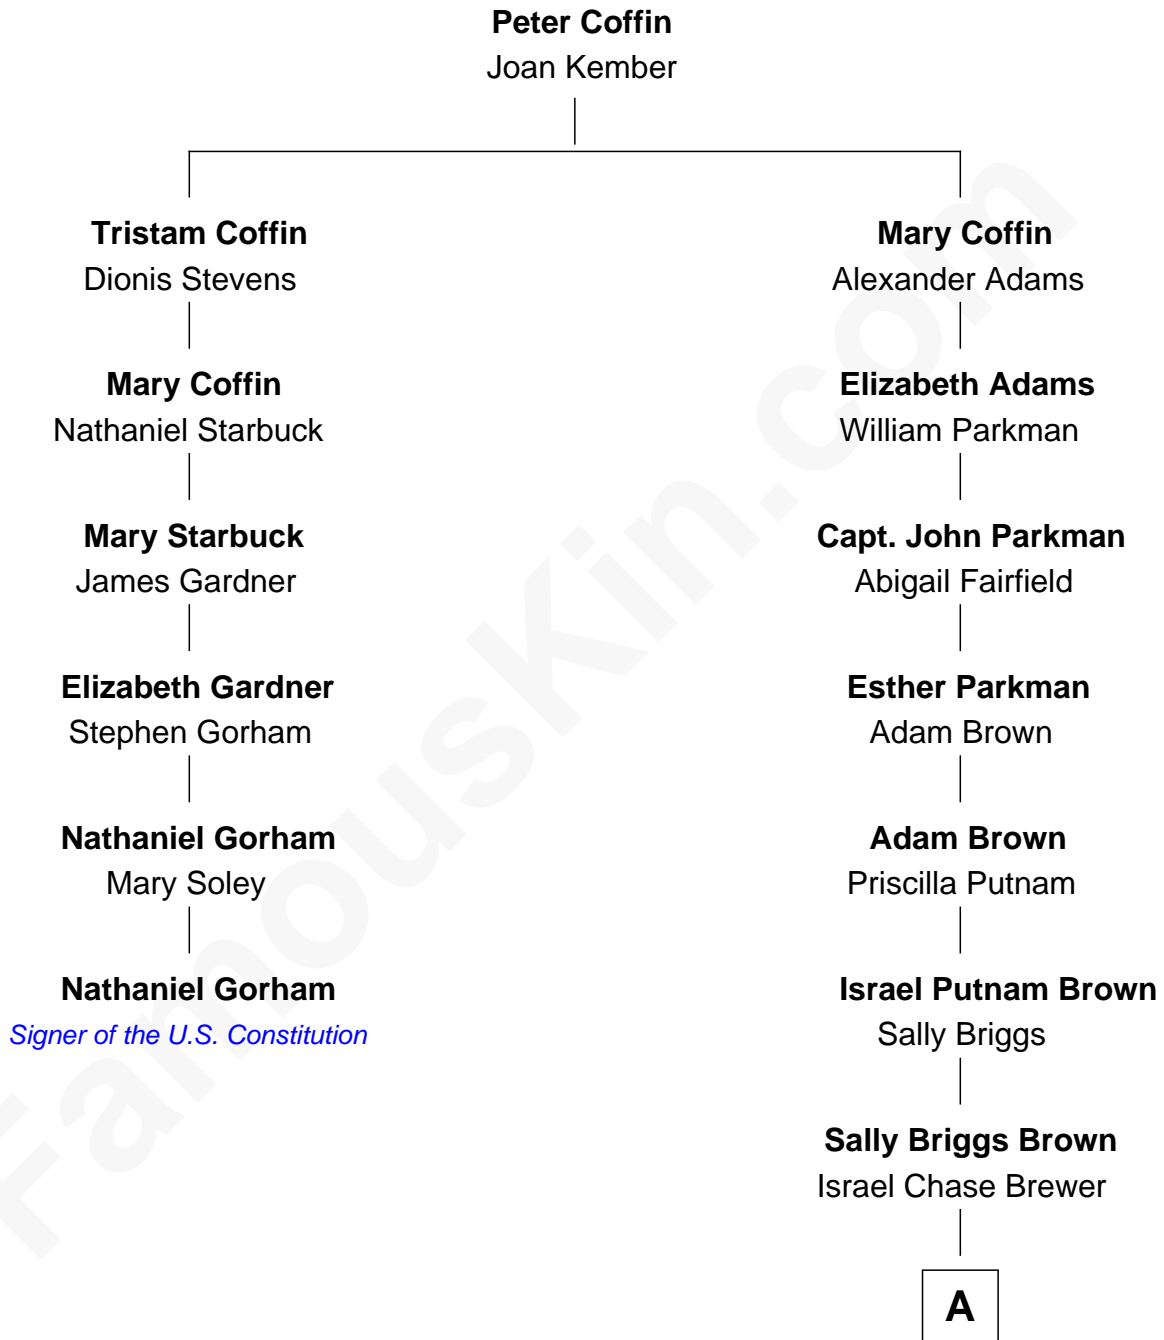

# FamousKin.com

## Relationship Chart of Nathaniel Gorham

*Signer of the U.S. Constitution*

5th cousin 4 times removed of

**Calvin Coolidge**

*30th U.S. President*

**A**

—  
**Sarah Almeda Brewer**  
Calvin Galusha Coolidge

—  
**Col. John Calvin Coolidge**  
Victoria Josephine Moor

—  
**Calvin Coolidge**  
*30th U.S. President*

FamousKin.com