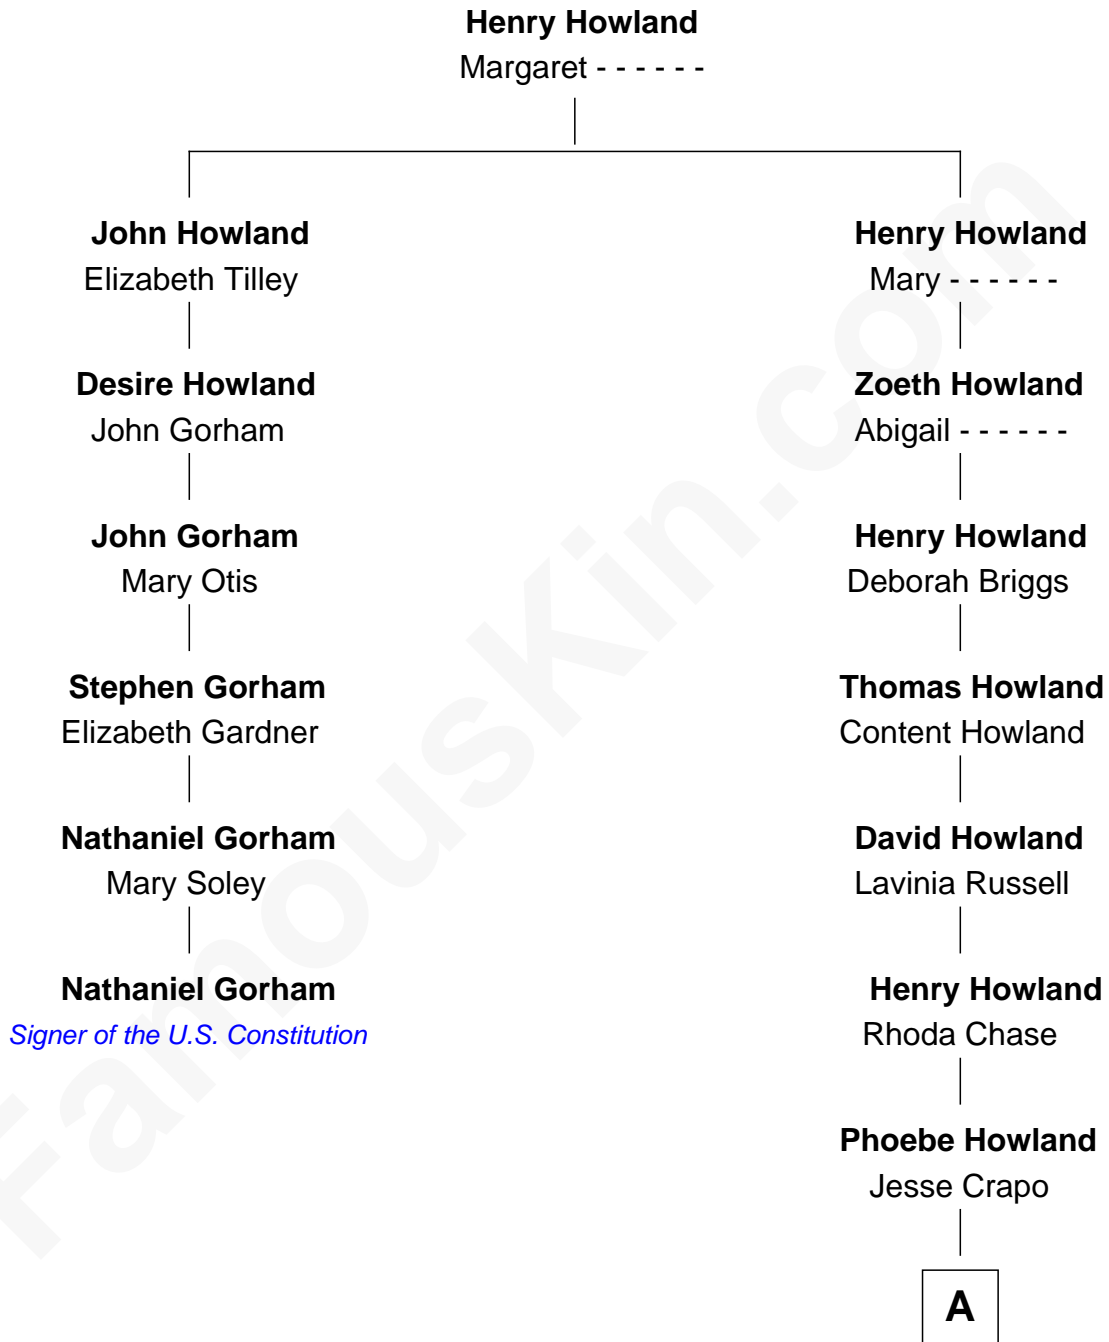

FamousKin.com

Relationship Chart of

Nathaniel Gorham

Signer of the U.S. Constitution

5th cousin 4 times removed of

William Durant

Co-Founder of General Motors and Founder of Frigidaire

A

Henry Howland Crapo

Mary Anne Slocum

Rebecca Folger Crapo

William Clark Durant

William Durant

Co-Founder of General Motors