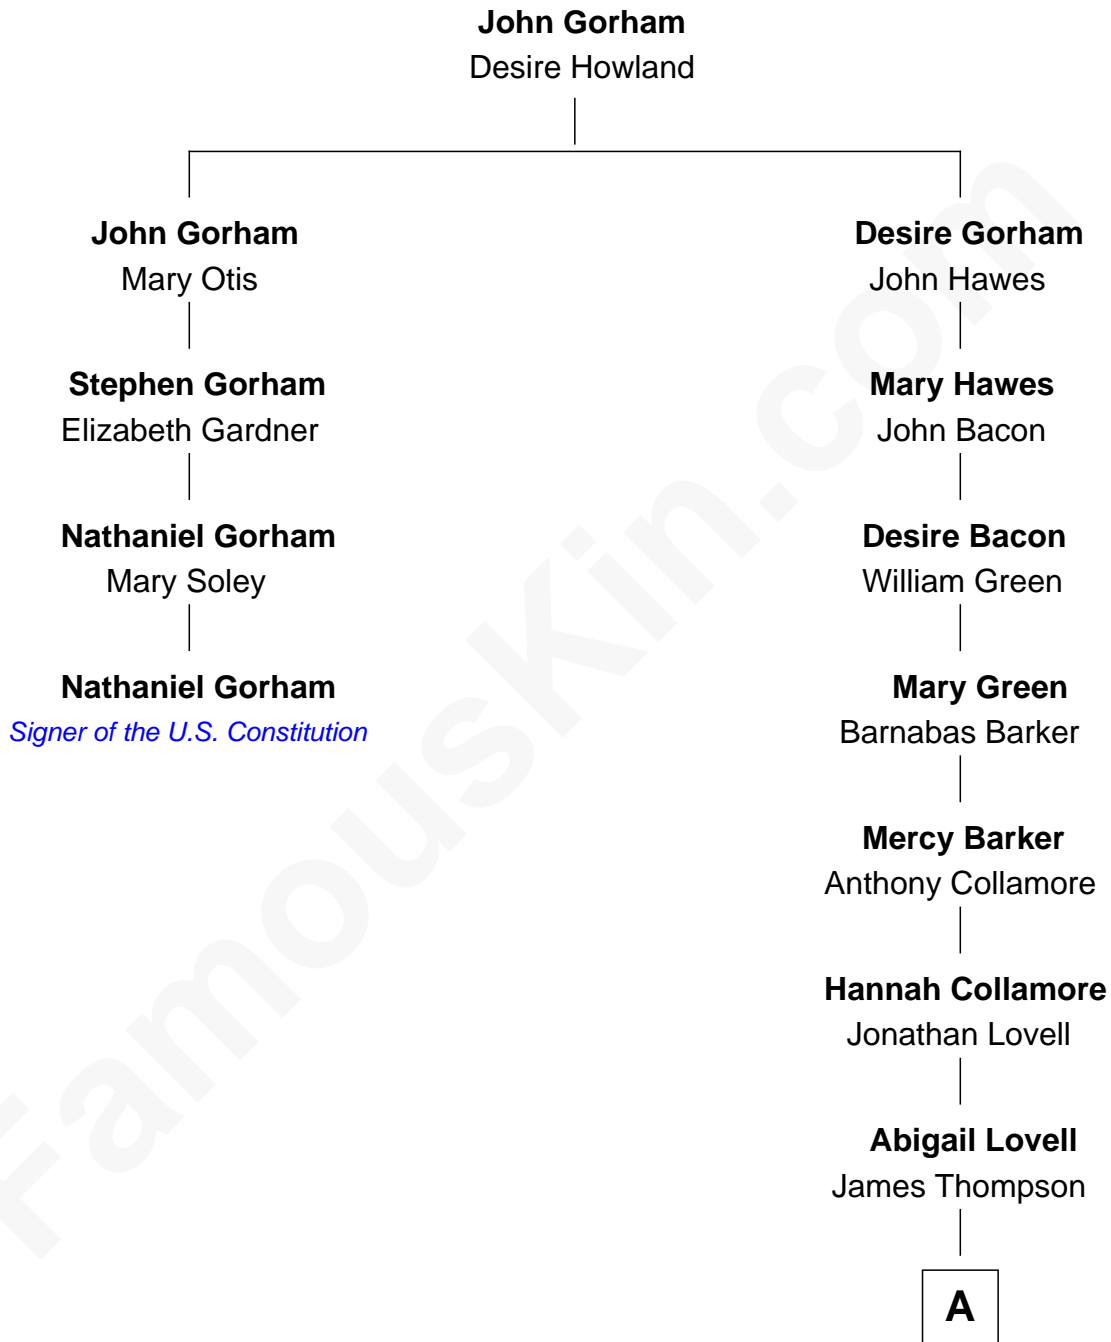

# FamousKin.com

## Relationship Chart of Nathaniel Gorham

*Signer of the U.S. Constitution*

3rd cousin 9 times removed of

**Bill Gates**

*Founder of Microsoft*

**A**

**Barker Lovell Thompson**

Caroline M. - - - - -

**Isabella A. Thompson**

Oscar Rodman Oakley

**Belle Oakley**

James W. Maxwell

**James Willard Maxwell**

Adelle Thompson

**Mary A. Maxwell**

William Henry Gates