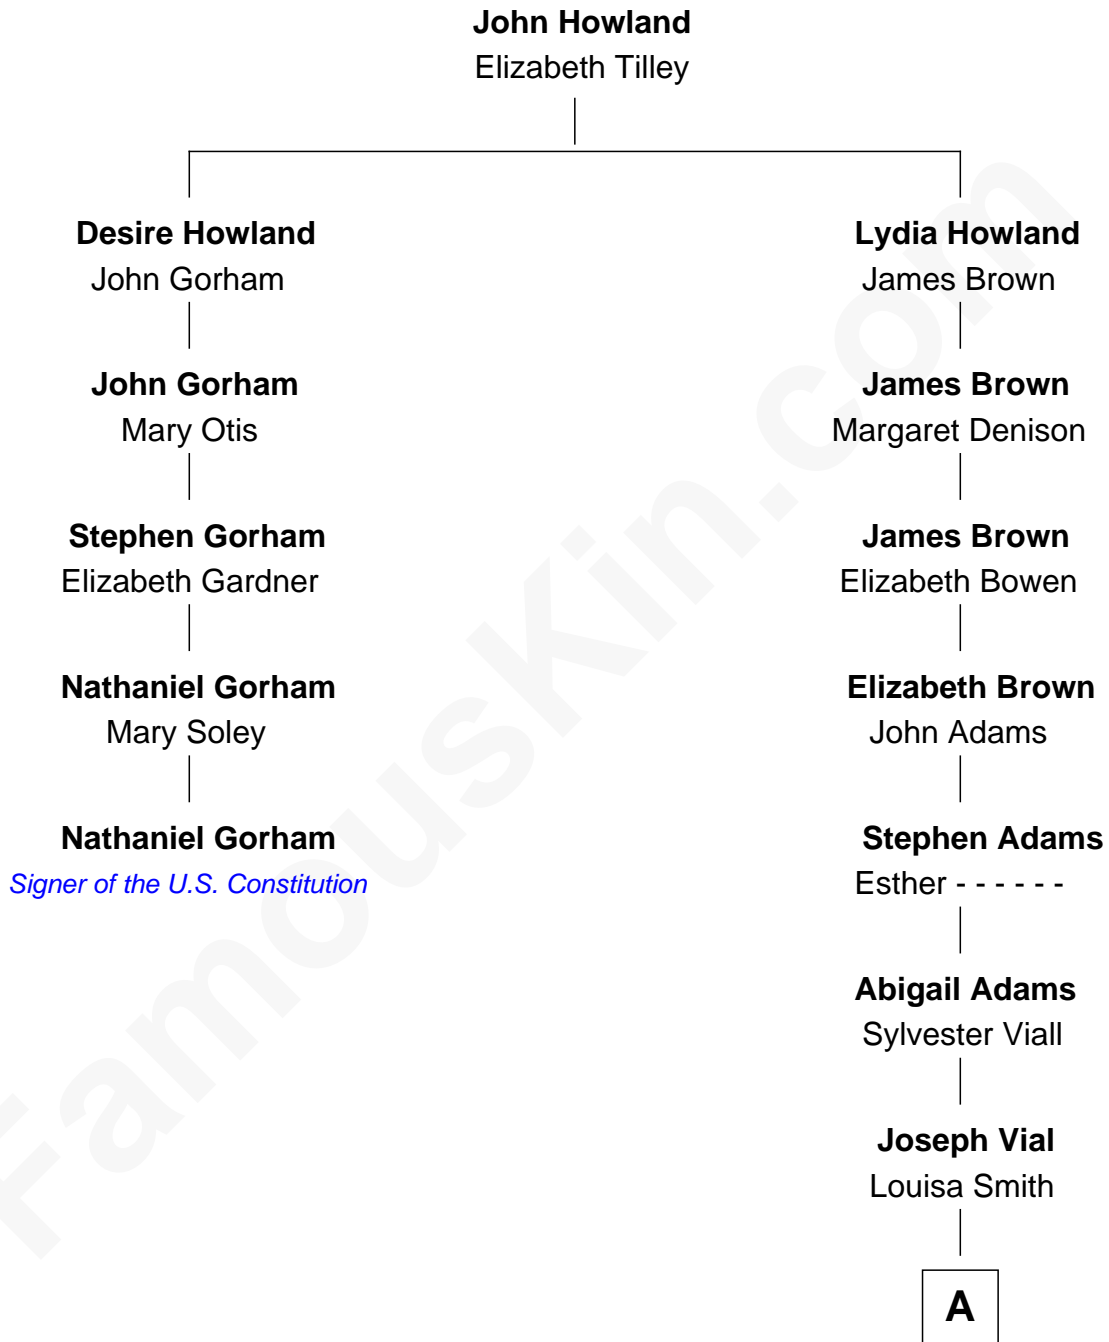

FamousKin.com

Relationship Chart of

Nathaniel Gorham

Signer of the U.S. Constitution

4th cousin 8 times removed of

Kate Upton

Sports Illustrated Swimsuit Cover Model

A

Samuel Vial

Margaret McNaughton

George McNaughton Vial

Emma Frost Goodrich

Charles Henry Vial

Margaret Hastings Tyler

Elizabeth Brooks Vial

Stephen Edward Upton