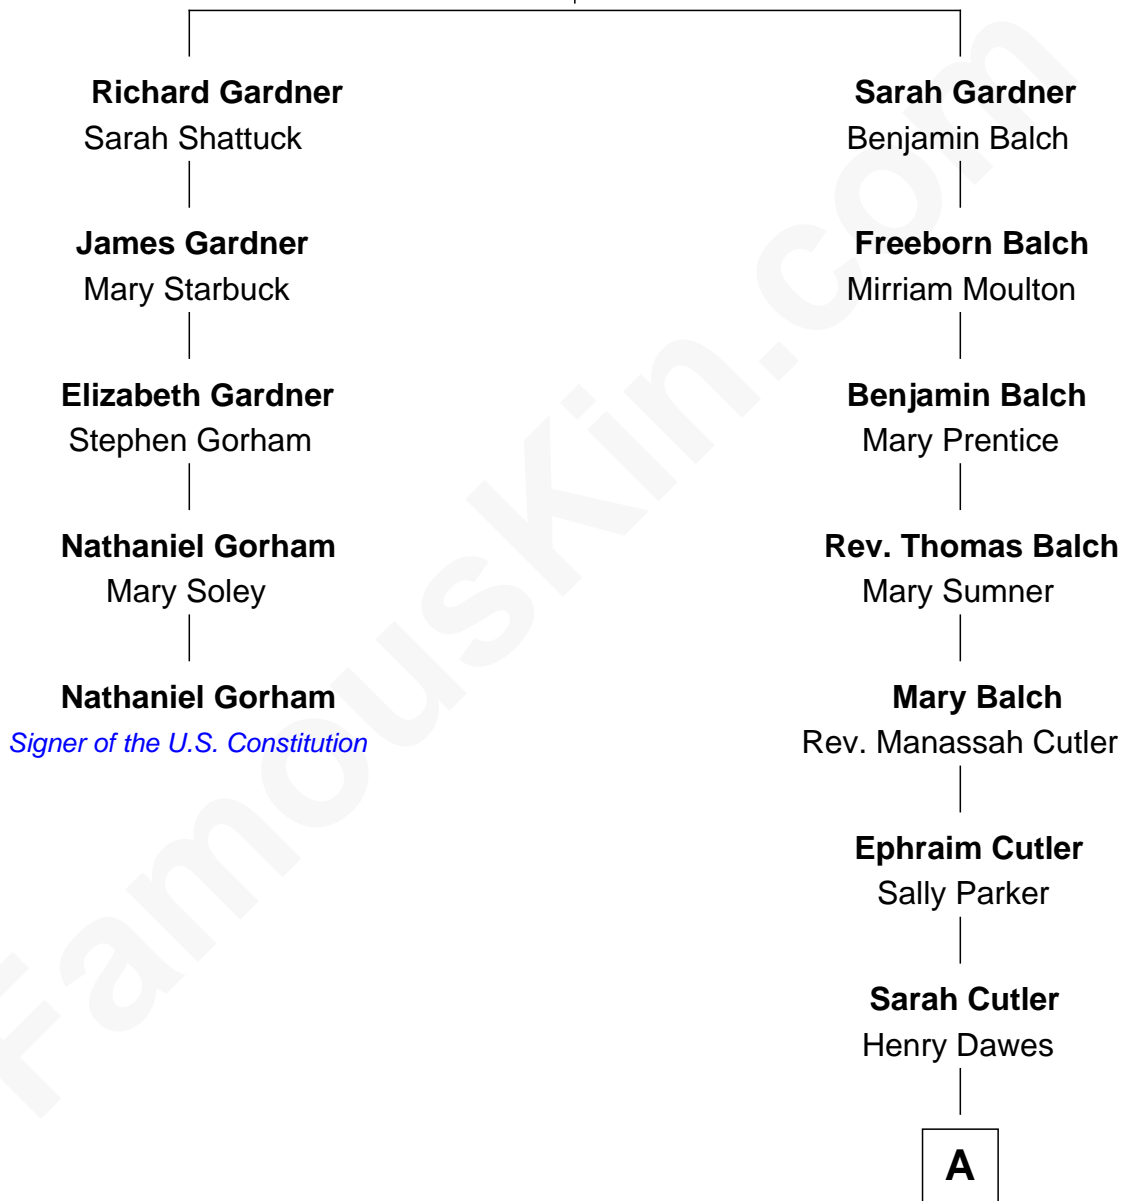

## Relationship Chart of

### Nathaniel Gorham

*Signer of the U.S. Constitution*

4th cousin 4 times removed of

### Charles Dawes

*30th U.S. Vice-President*

**Thomas Gardner**

A

Brig. Gen. Rufus R. Dawes

Mary Beman Gates

Charles Dawes

*30th U.S. Vice-President*