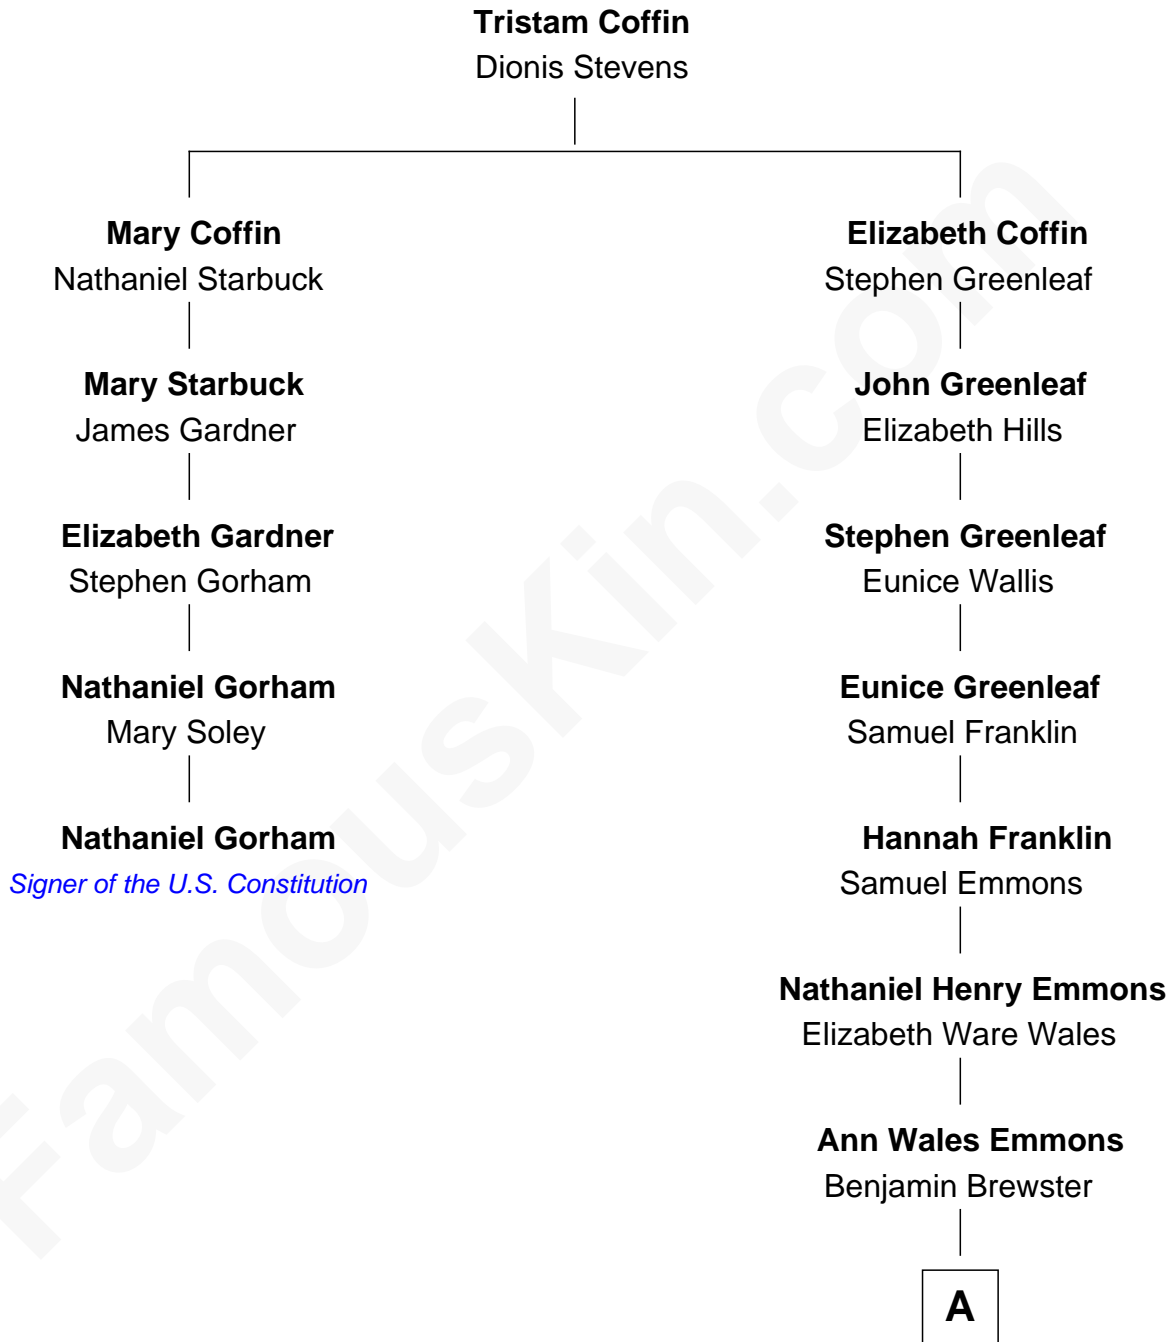

FamousKin.com

Relationship Chart of

Nathaniel Gorham

Signer of the U.S. Constitution

4th cousin 6 times removed of

Paget Brewster
TV Actress

A

Dr. George Washington Wales Brewster

Ellen Mackenzie Hodge

George Washington Wales Brewster

Joan Ryerson

Galen Brewster

Hathaway Tew

Paget Brewster

TV Actress