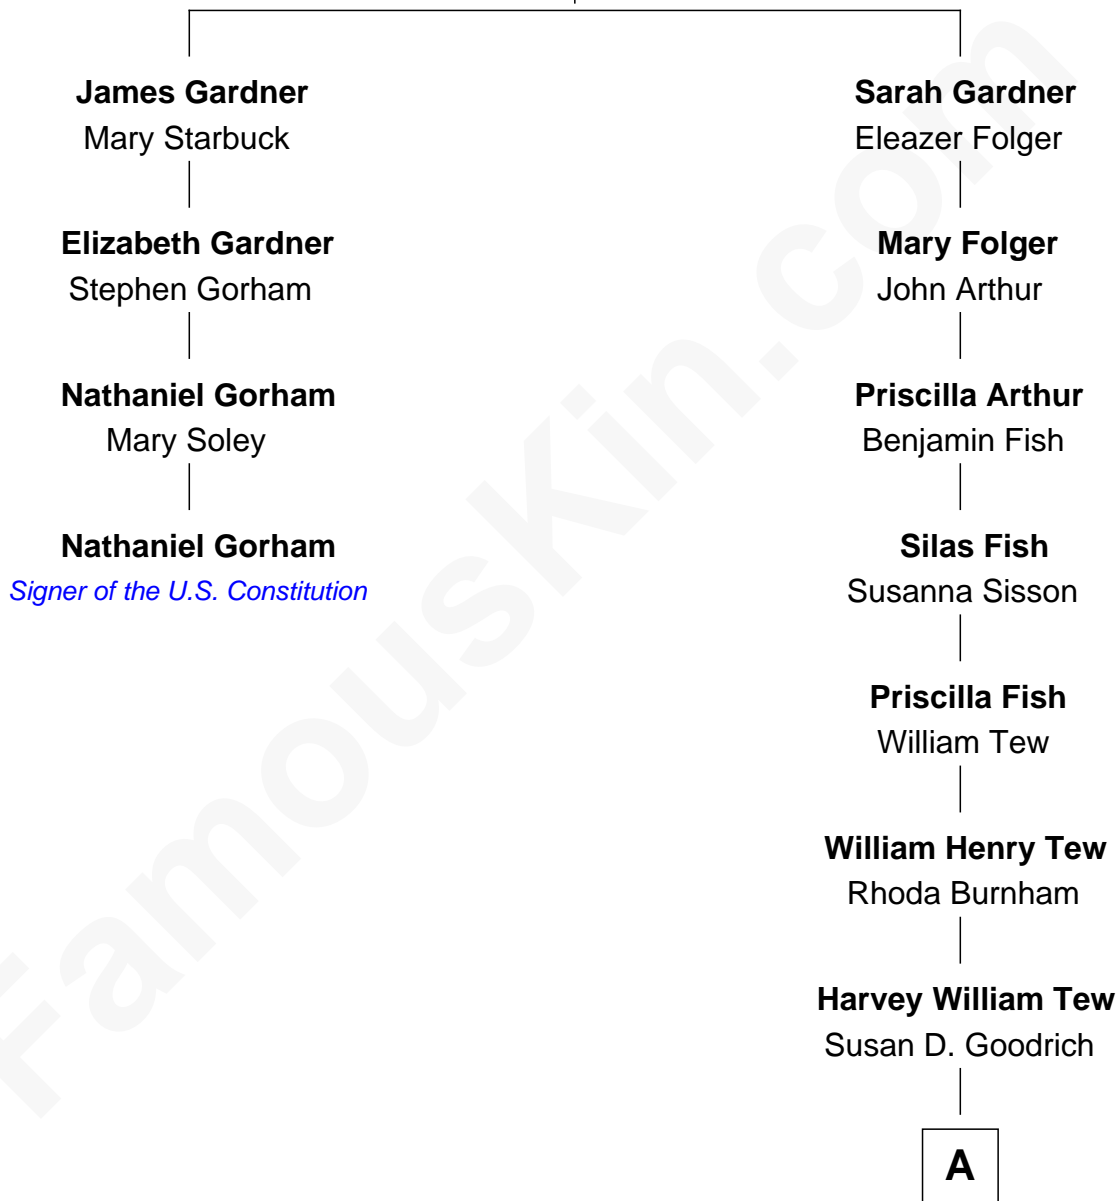

FamousKin.com

Relationship Chart of

Nathaniel Gorham

Signer of the U.S. Constitution

3rd cousin 7 times removed of

Paget Brewster
TV Actress

Richard Gardner
Sarah Shattuck

A

James Dinsmore Tew

Elinor Edith Bechtel

John Bechtel Tew

Valerie Hathaway

Hathaway Tew

Galen Brewster

Paget Brewster

TV Actress