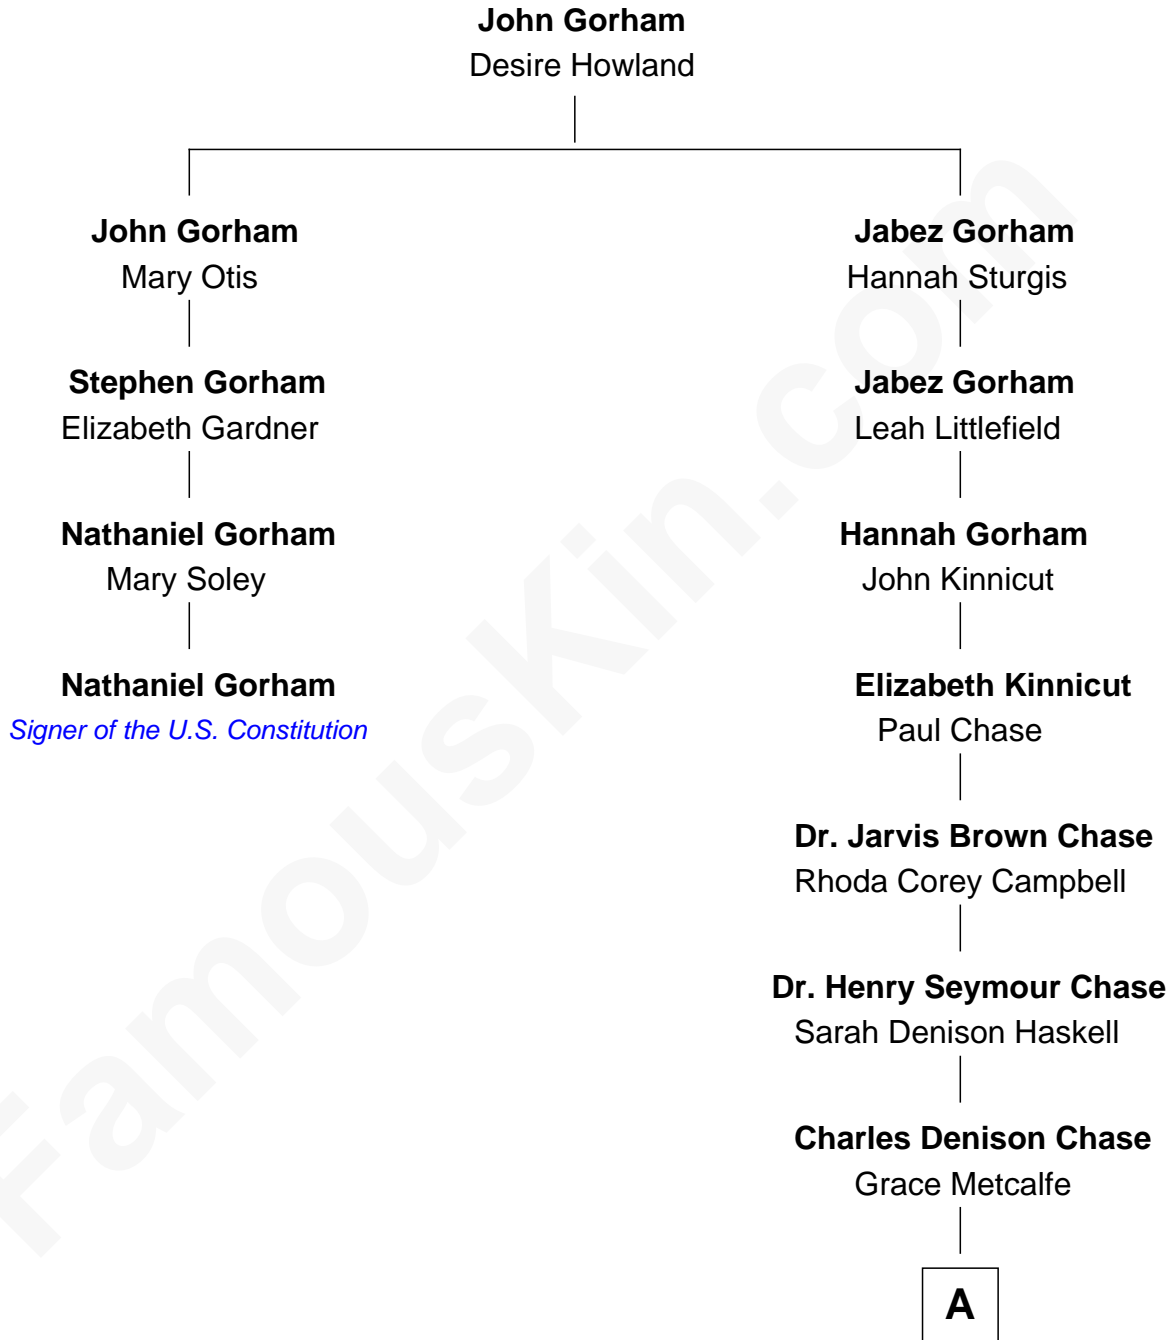

FamousKin.com

Relationship Chart of

Nathaniel Gorham

Signer of the U.S. Constitution

3rd cousin 6 times removed of

Chevy Chase

Comedian, Actor and Writer

A

Edward Leigh Chase

Mabel Penrose Tinsley

Edward Tinsley Chase

Cathalene Parker Browning

Chevy Chase

Comedian, Actor and Writer