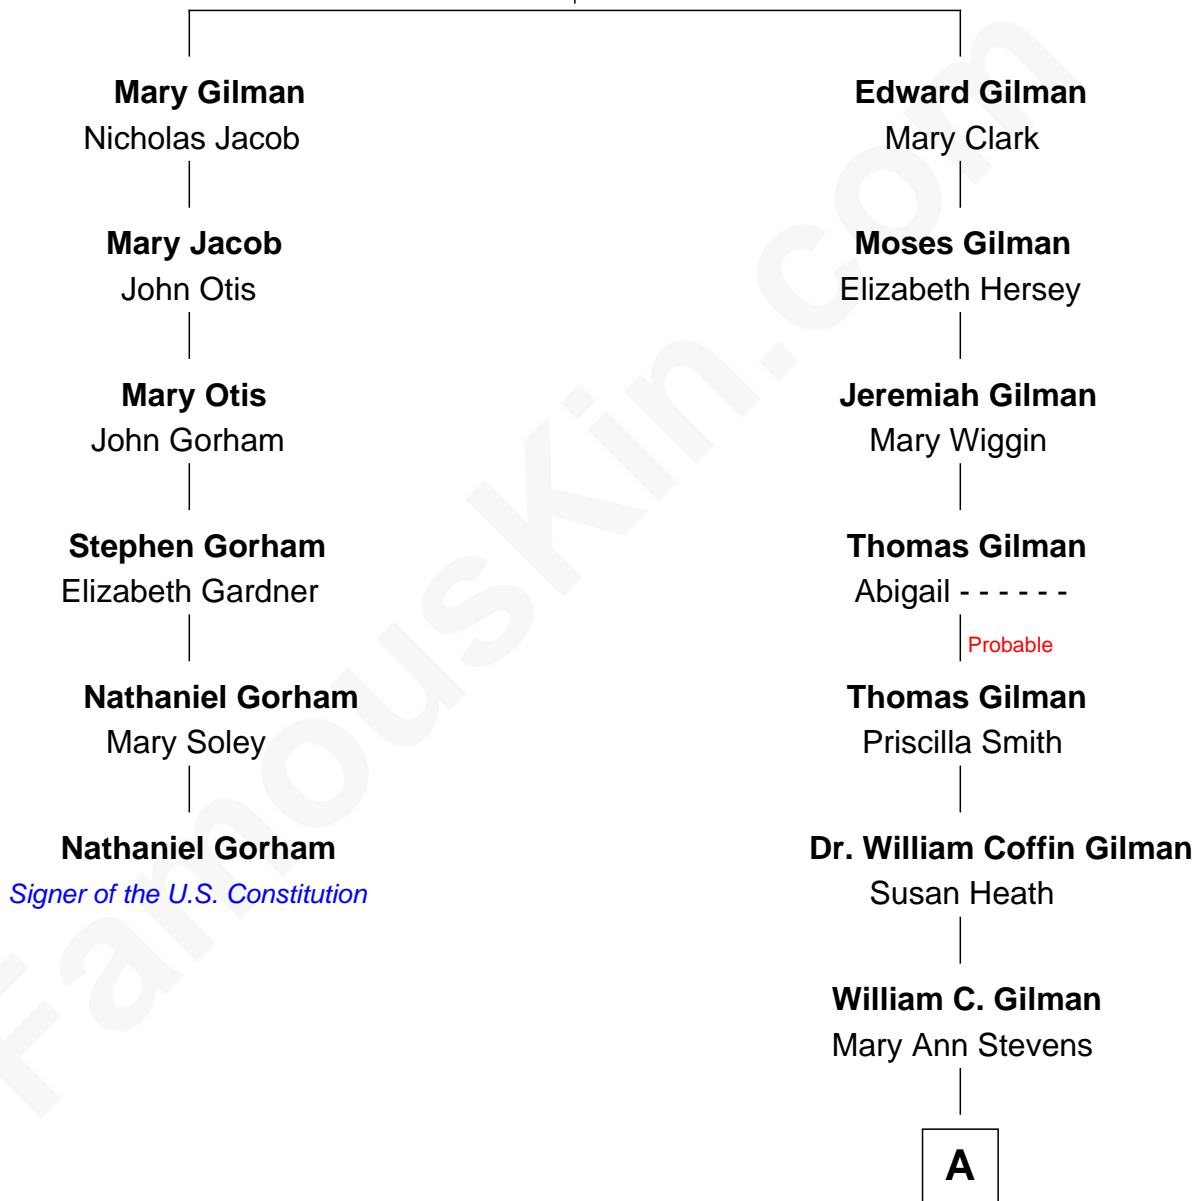

FamousKin.com

Relationship Chart of

Nathaniel Gorham

Signer of the U.S. Constitution

5th cousin 5 times removed of

George Hamilton

TV and Movie Actor

Edward Gilman

A

—
George C. Gilman
Elizabeth Melissa Lane

—
Lillian C. Gilman
Harry Fuller Hamilton

—
George William Hamilton
Anne Lucille Stevens

—
George Hamilton
TV and Movie Actor

FamousKin.com