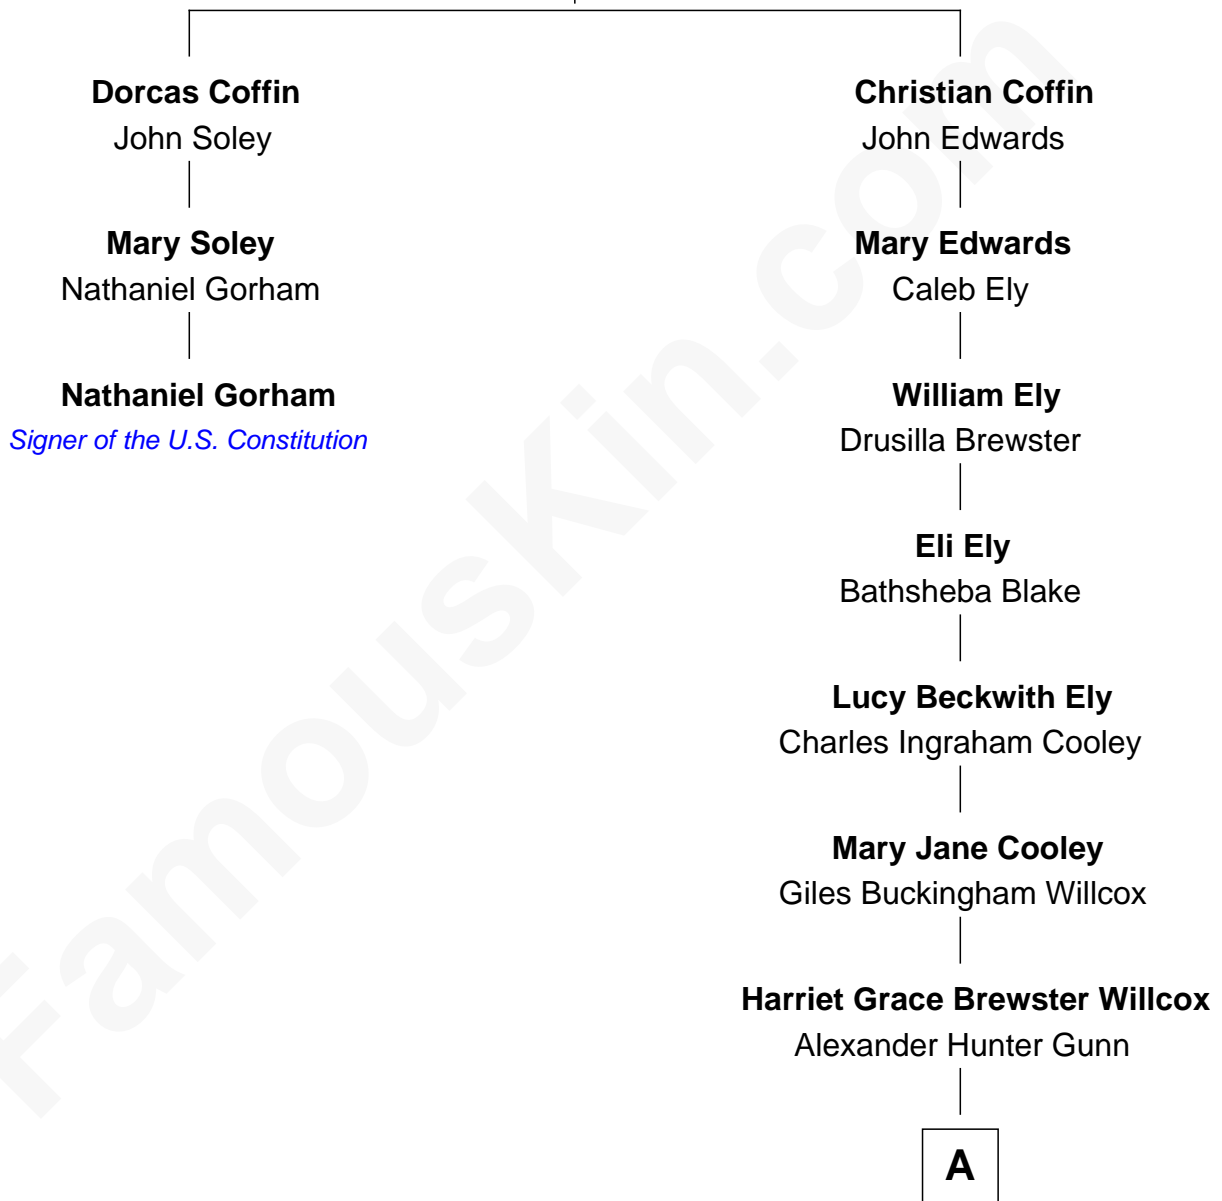

Nathaniel Coffin

Damaris Gayer