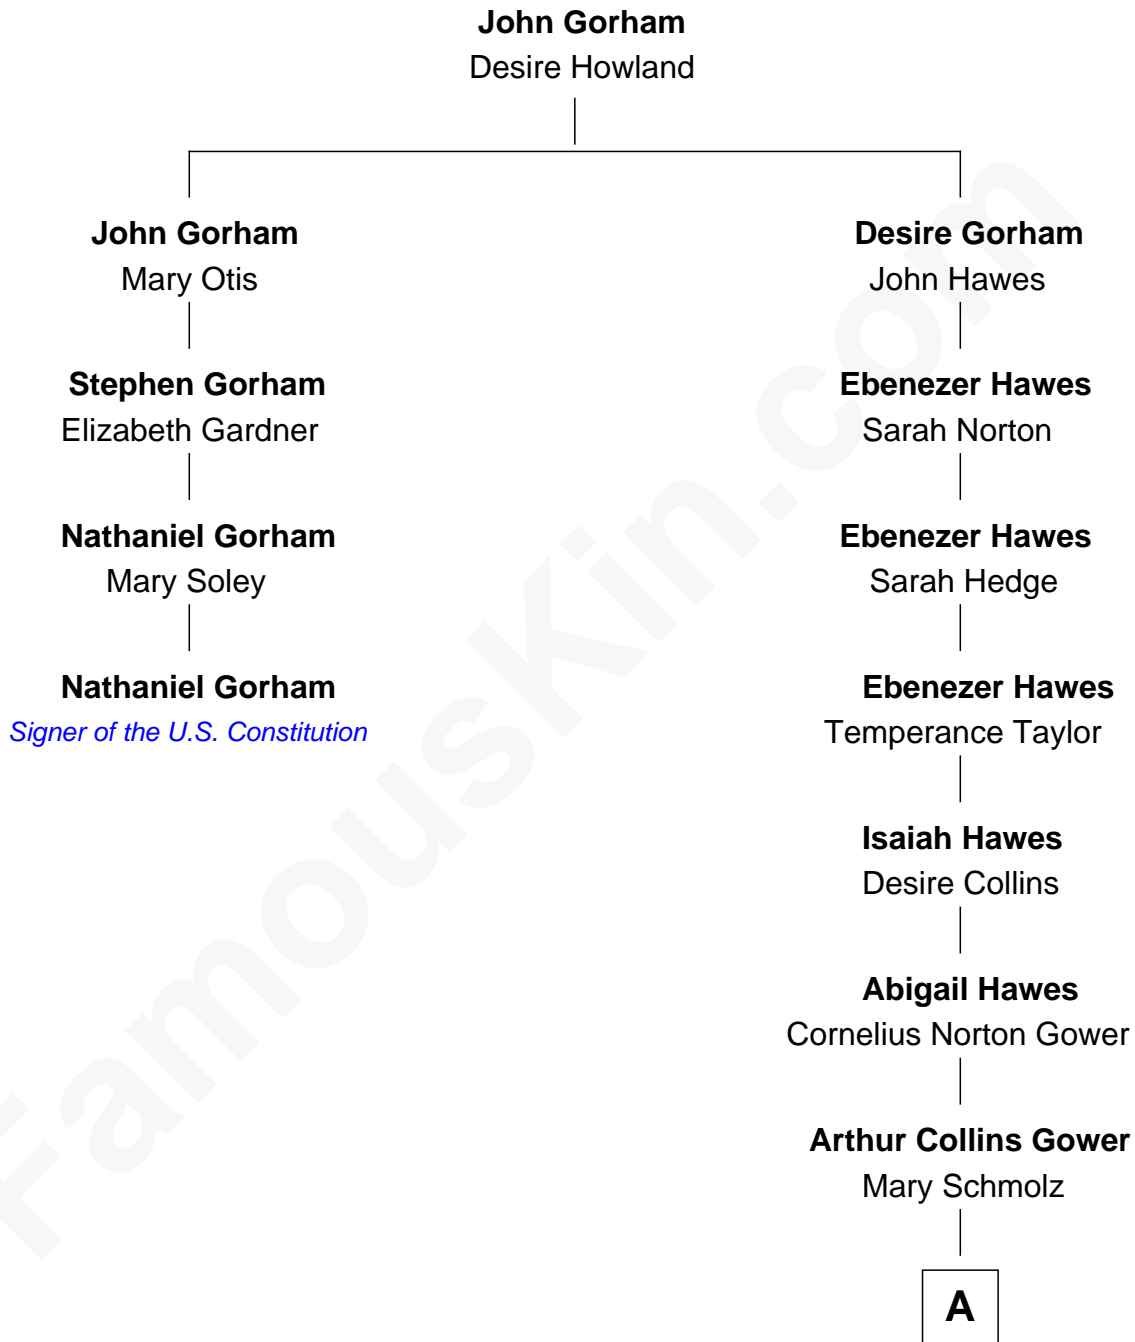

# FamousKin.com

## Relationship Chart of Nathaniel Gorham

*Signer of the U.S. Constitution*

3rd cousin 7 times removed of

**Sarah Palin**

*9th Governor of Alaska*

**A**

James Carl Gower  
Cora Godfrey Strong

Helen Louise Gower  
Clement James Sheeran

Sarah Sheeran  
Charles Richard Heath

Sarah Palin  
*9th Governor of Alaska*

FamousKin.com