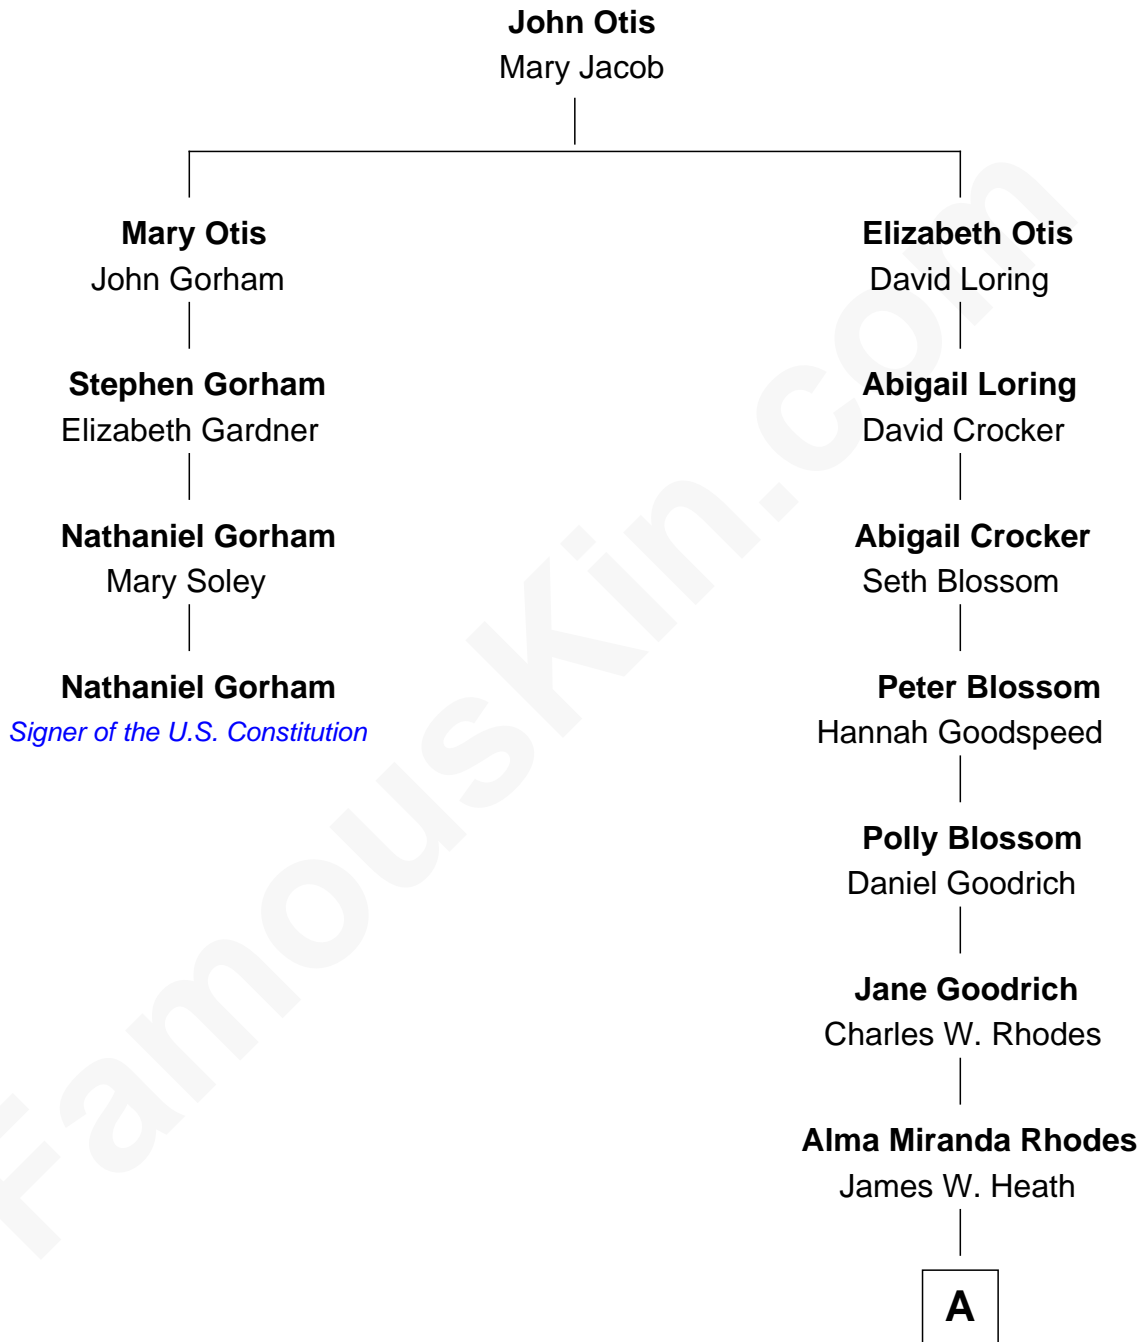

FamousKin.com

Relationship Chart of

Nathaniel Gorham

Signer of the U.S. Constitution

3rd cousin 7 times removed of

Sarah Palin

9th Governor of Alaska

A

Charles R. Heath
Alice Adeline Oriel

Charles Francis Heath
Nellie Marie Brandt

Charles Richard Heath
Sarah Sheeran

Sarah Palin
9th Governor of Alaska

FamousKin.com