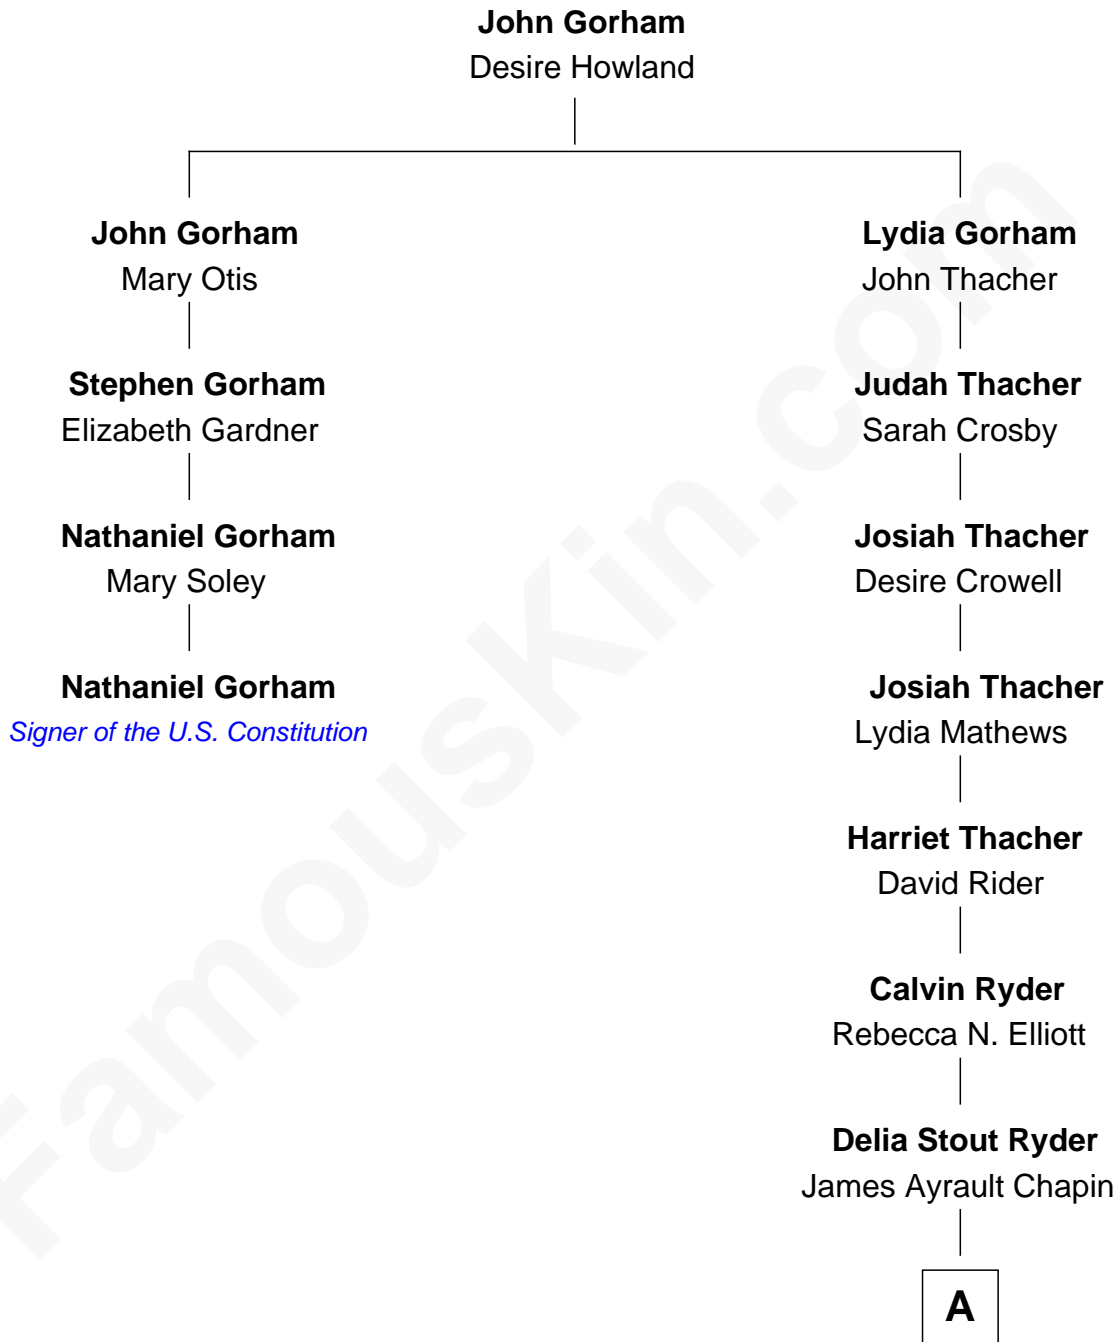

FamousKin.com

Relationship Chart of

Nathaniel Gorham

Signer of the U.S. Constitution

3rd cousin 6 times removed of

Harry Chapin

Singer and Songwriter

A