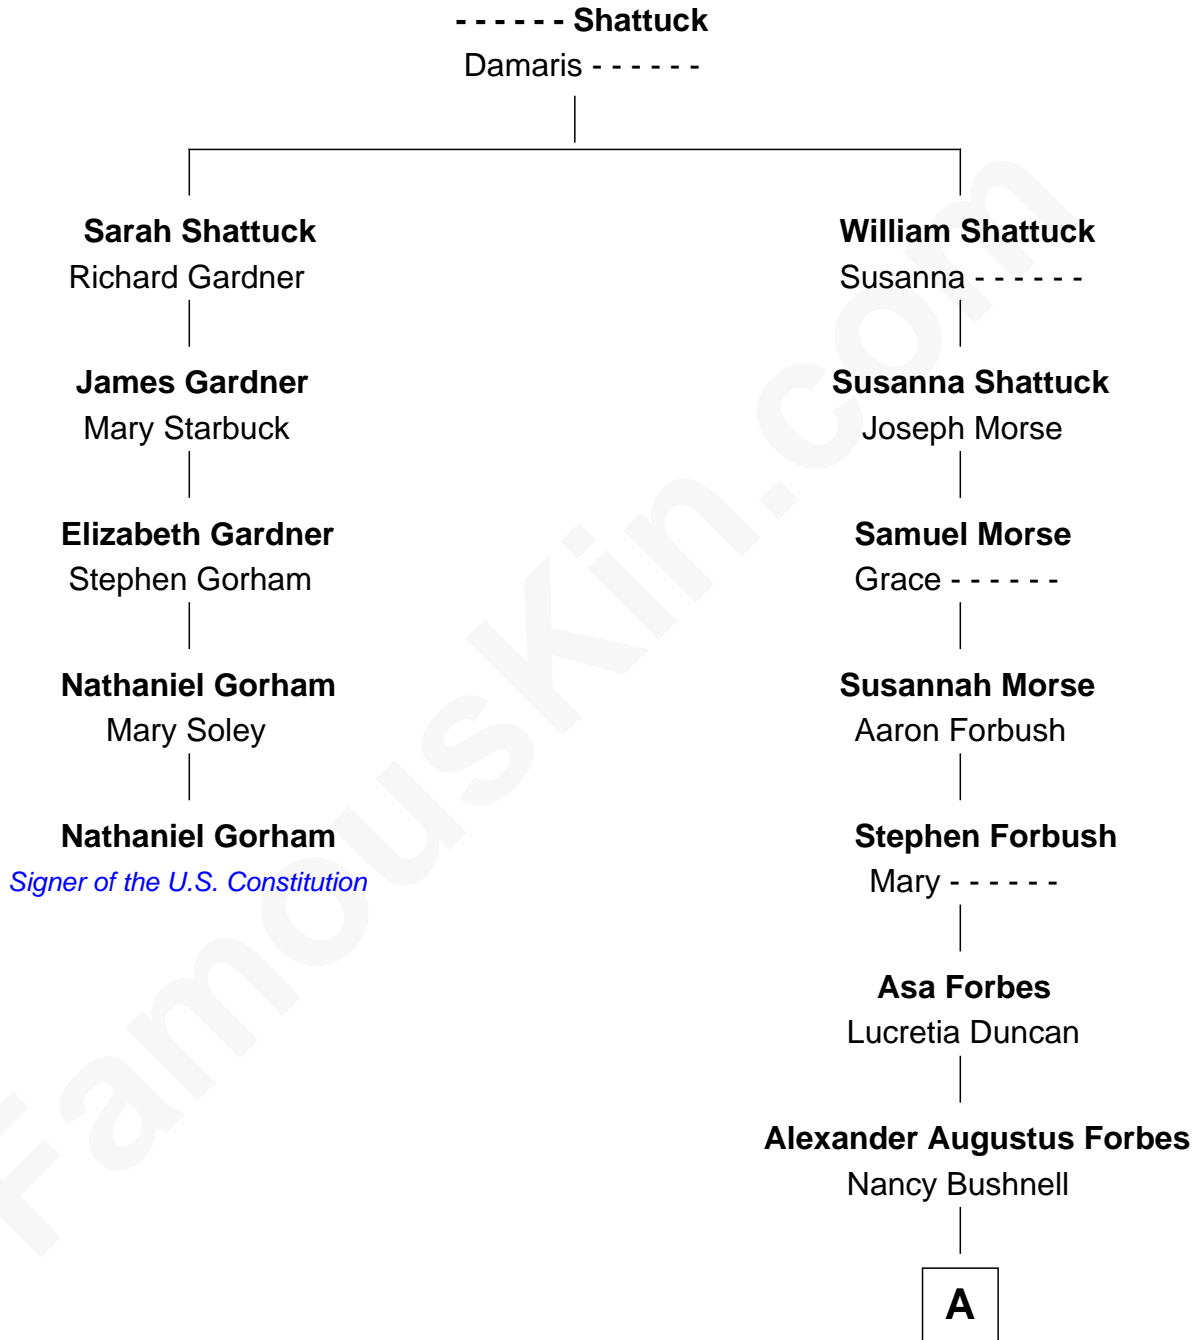

FamousKin.com

Relationship Chart of

Nathaniel Gorham

Signer of the U.S. Constitution

4th cousin 6 times removed of

Harry Chapin

Singer and Songwriter

A

Ira Bushnell Forbes

Arabel Fellows Beal

Abigail Beal Forbes

James Ormsbee Chapin

James Forbes Chapin

Jeanne Elspeth Burke

Harry Chapin

Singer and Songwriter