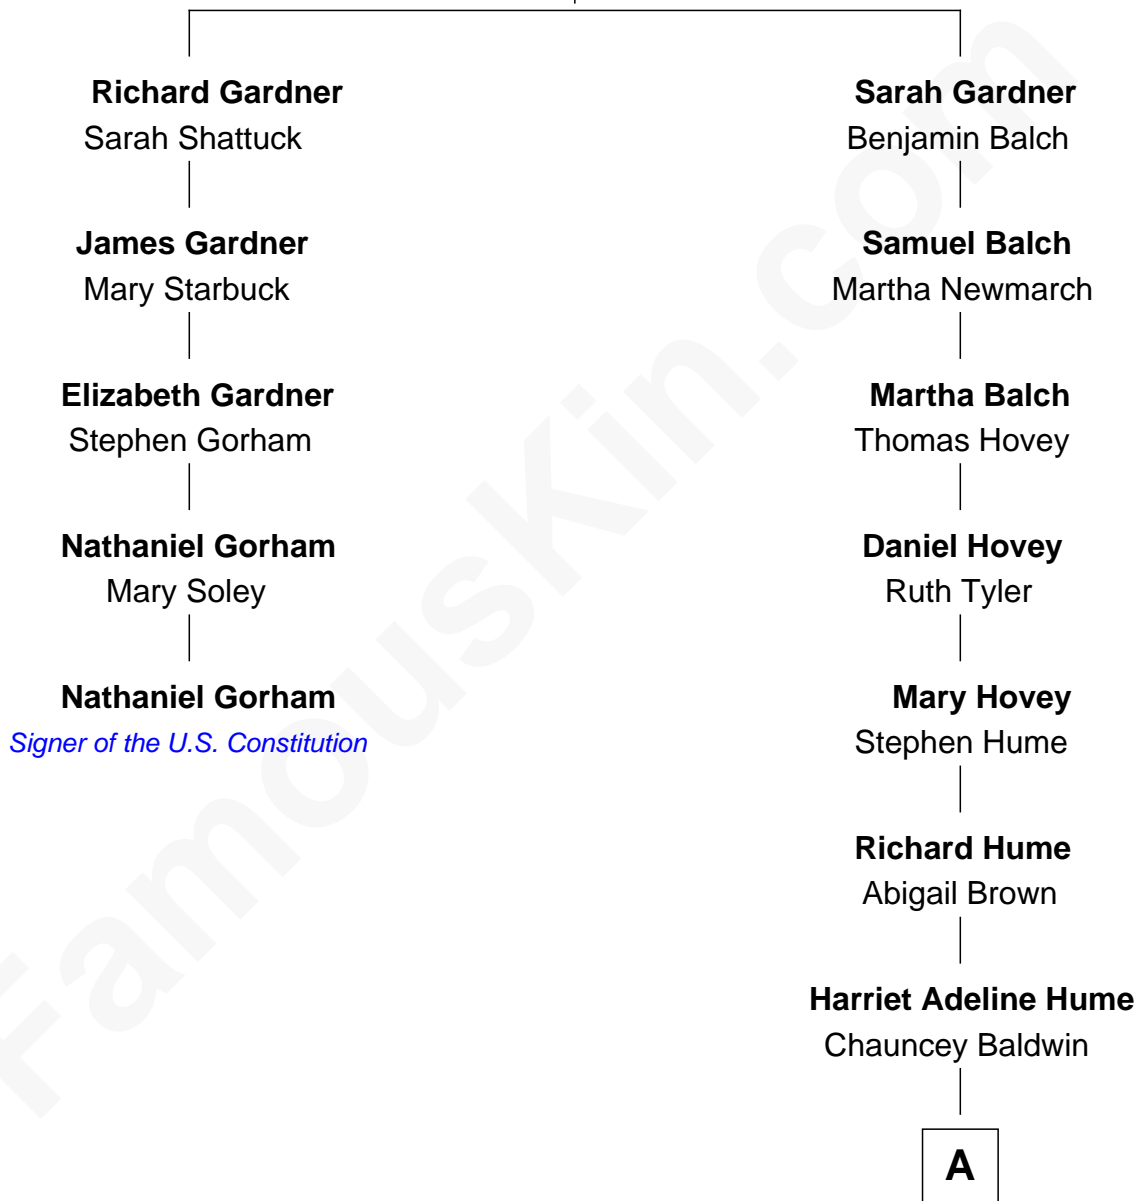

FamousKin.com

Relationship Chart of Nathaniel Gorham

Signer of the U.S. Constitution

4th cousin 7 times removed of

Jordana Brewster

TV and Movie Actress

Thomas Gardner

A

Celina Sophia Baldwin
Charles Kingman Brewster

Kingman Brewster
Florence Foster Besse

Kingman Brewster
Mary Louise Phillips

Alden Brewster
Maria João Leão de Sousa

Jordana Brewster
TV and Movie Actress