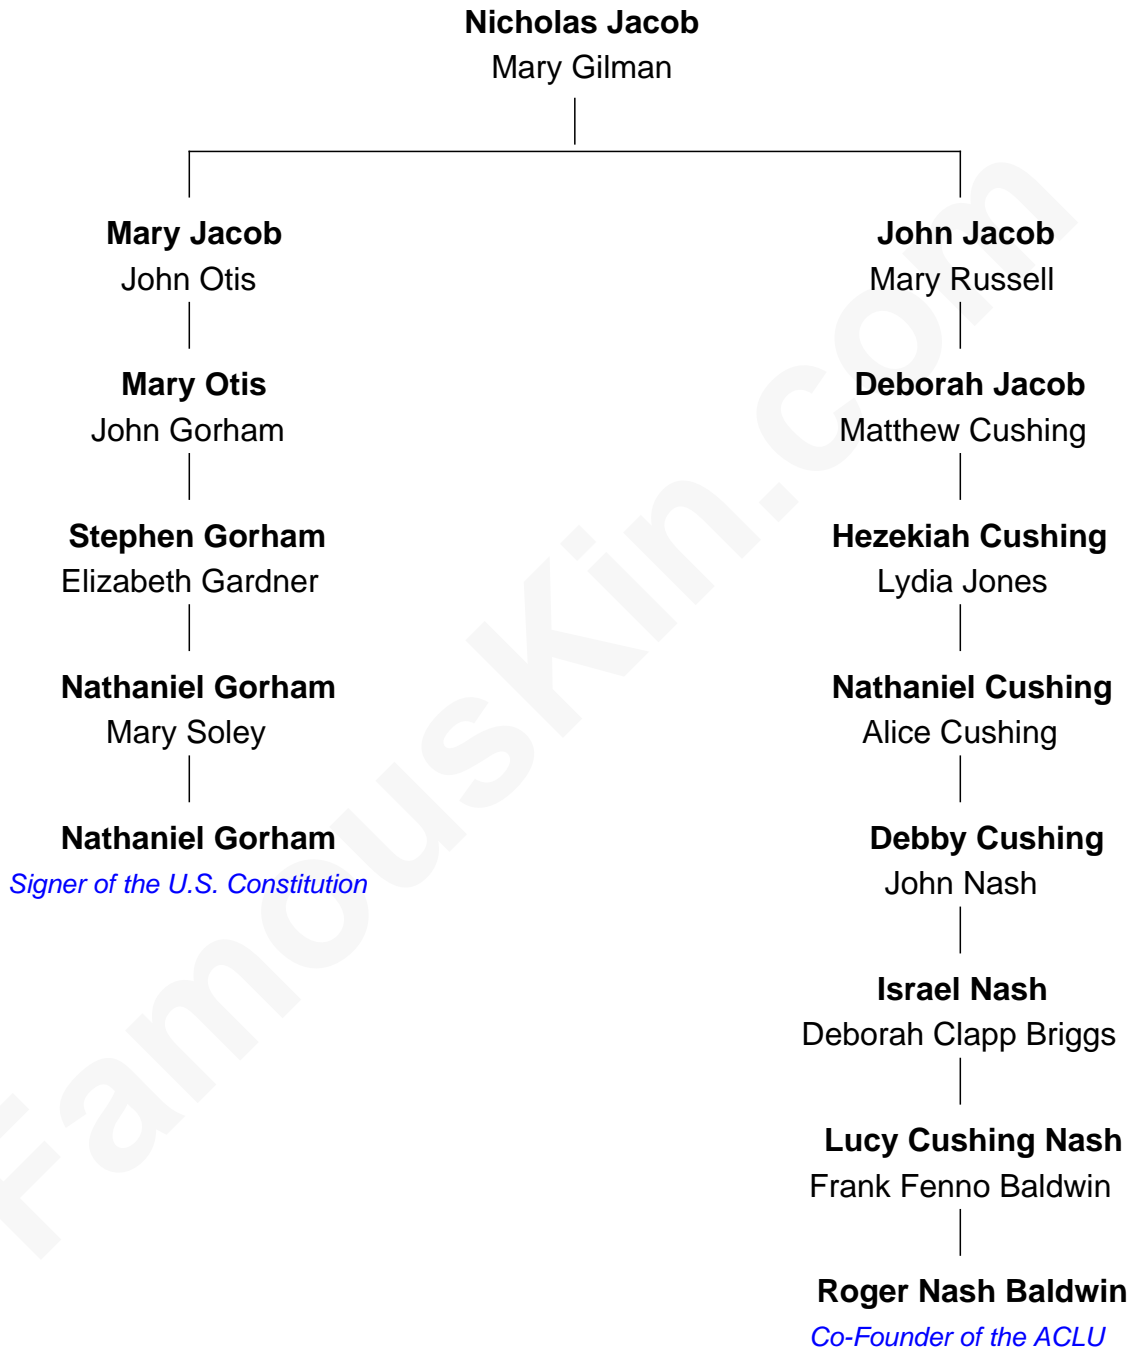

# FamousKin.com

## Relationship Chart of Nathaniel Gorham

*Signer of the U.S. Constitution*

4th cousin 3 times removed of

**Roger Nash Baldwin**

*Co-Founder of the ACLU*

Roger Nash Baldwin photo by [Bernard Gotfryd](#)