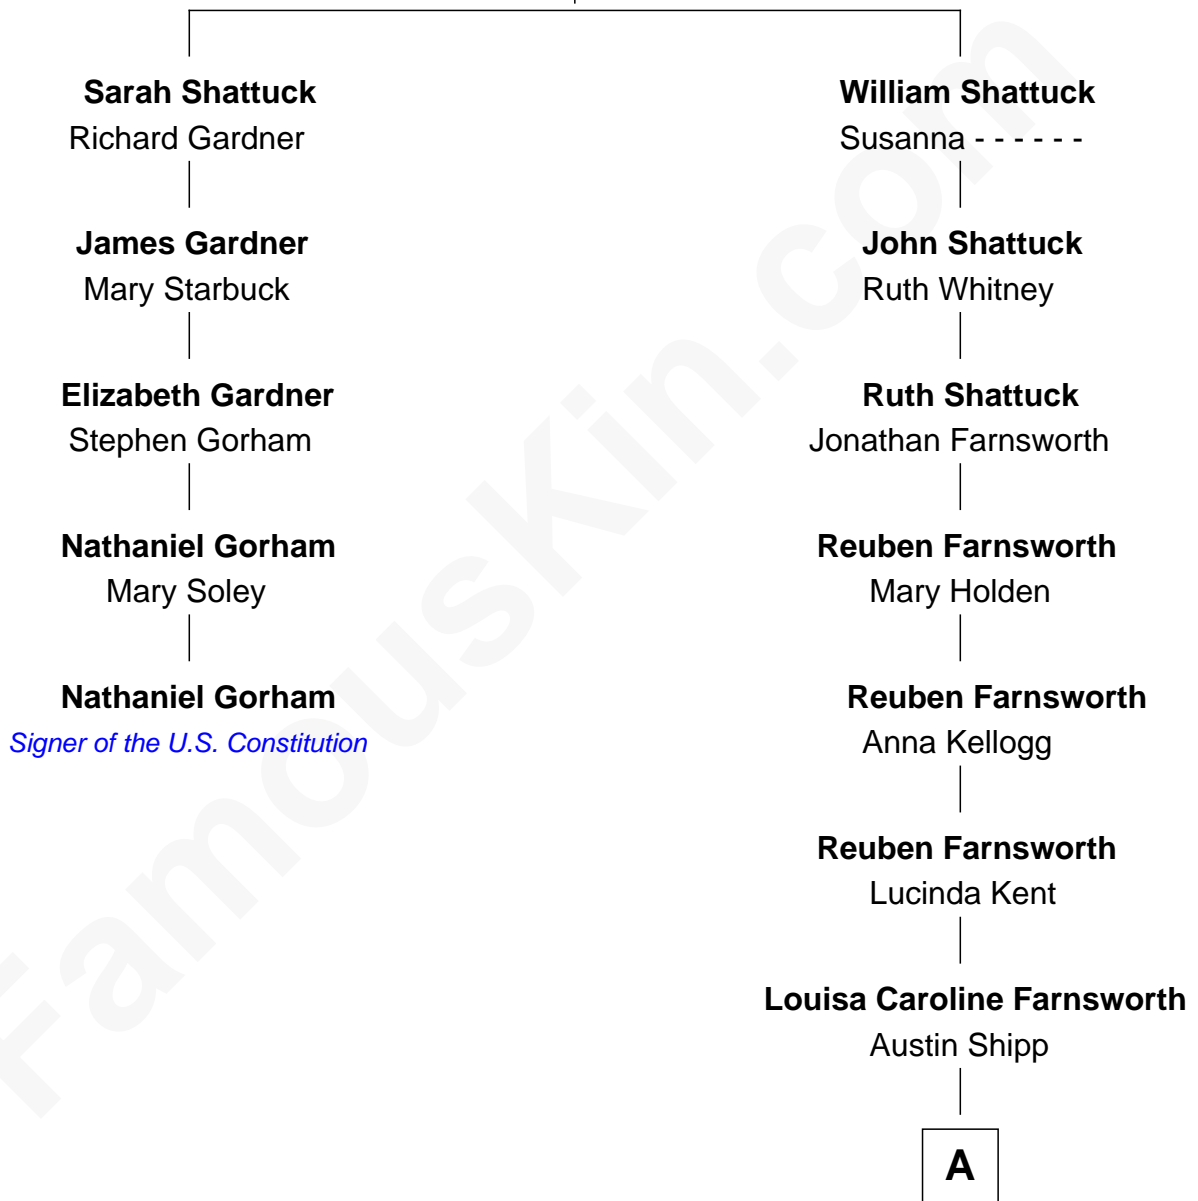

## Relationship Chart of

### Nathaniel Gorham

*Signer of the U.S. Constitution*

4th cousin 7 times removed of

**Amy Adams**  
*Movie Actress*

**Damaris** -----  
----- Shattuck

A

Dr. Milford Bard Shipp

Ellis Reynolds