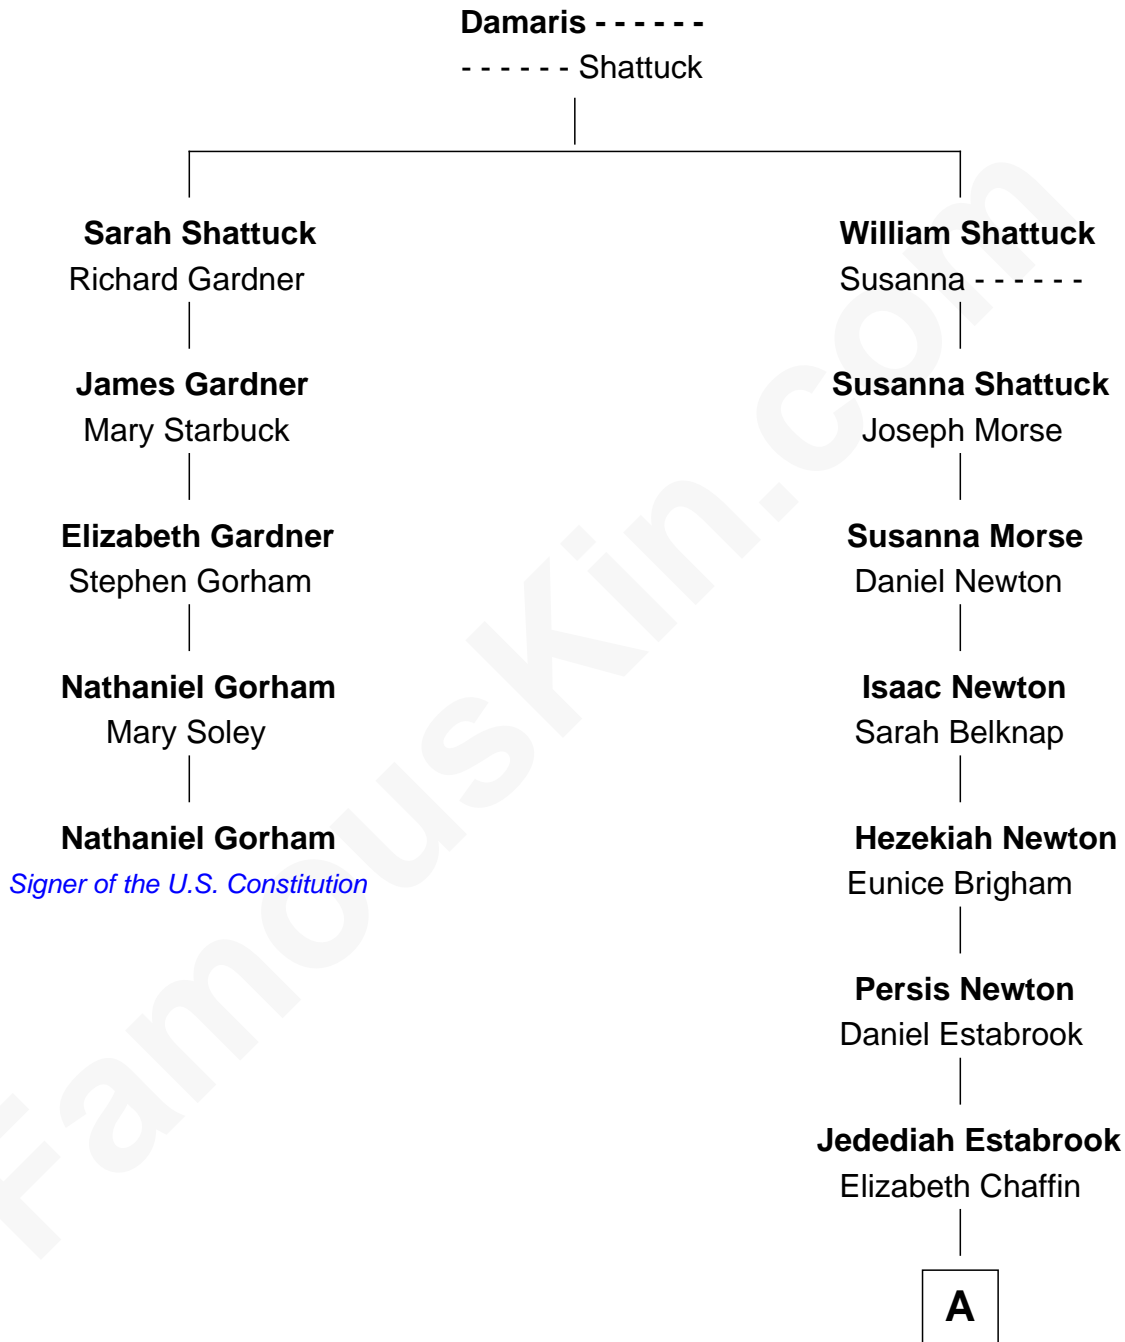

FamousKin.com

Relationship Chart of Nathaniel Gorham

Signer of the U.S. Constitution

4th cousin 7 times removed of

Thomas J. Watson, Jr.

President and CEO of I.B.M.

A

Artemus Estabrook

Esther Marble

Julia Ann Estabrook

Oliver Kittredge

Arthur Melville Kittredge

Mary Jeannette Broadwell

Mary Jeannette Kittredge

Thomas John Watson

Thomas J. Watson, Jr.